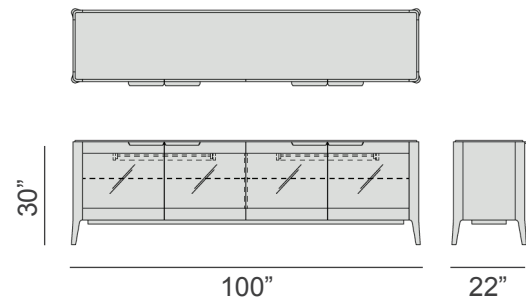

Atlante 4-7

Design: C. Ballabio

Description

Sideboard in solid canaletto walnut or ash with two or four doors in smoked glass or wood. Top is available in marble, wood or frosted backcoated glass. The inside is equipped with glass shelves.

The smoked glass version of the doors has internal dimmer LED lighting with transformer 110/220 Volts.

Dimensions

2 doors:

53"1/8W x 22"D x 30"H

4 doors:

100"W x 22"D x 30"H

2 doors

4 doors