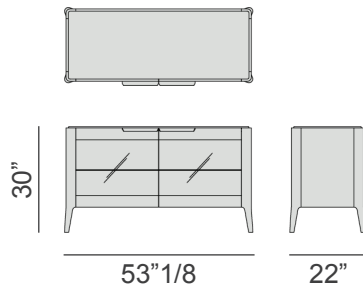

Atlante 4-7

Design: C. Ballabio

Description

Sideboard in solid canaletto walnut or ash with two or four doors in smoked glass or wood. Top is available in marble, wood or frosted backcoated glass. The inside is equipped with glass shelves.

The smoked glass version of the doors has internal dimmer LED lighting with transformer 110/220 Volts.

Dimensions

2 doors:

53"1/8W x 22"D x 30"H

4 doors:

100"W x 22"D x 30"H

2 doors

4 doors