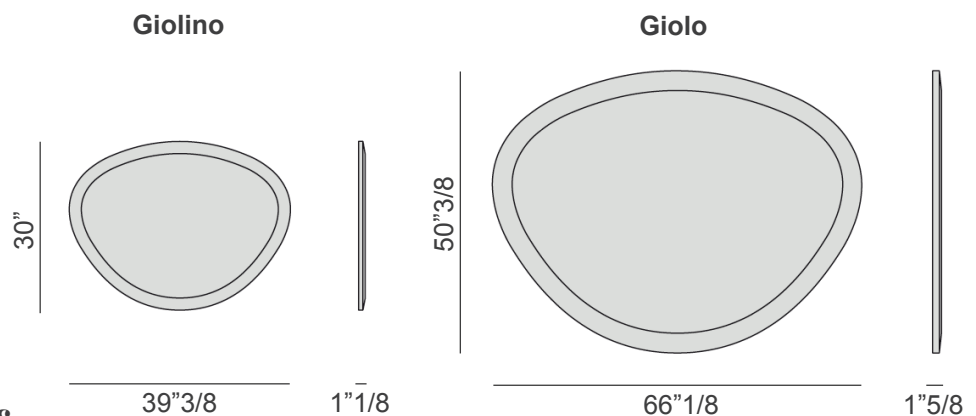

Giolo & Giolino

Design: E. Garbin - M. Dell'Orto

Description

Mirror with frame in solid Canaletto walnut.

Dimensions

Giolo:

66"1/8W x 1"5/8D x 50"3/8H

Giolino:

39"3/8W x 1"1/8D x 30"H

Finishes and materials

Frame: - Canaletto Walnut, Canaletto Walnut Moka Stained, Canaletto Walnut Wenge Stained or Matt Lacquered Closed Pore / Natural Ash, Ash Moka Stained, Ash Canaletta Walnut Stained, Ash Wengé Stained, Ash Canapa Stained, Ash Grey Stained or Matt Lacquered Open Pore / Leaf (Gold or Silver).