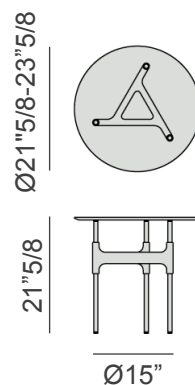

Joint Side & Coffee Table

Design: M. Marconato - T. Zappa

Description

Side or Coffee table with brushed brass metal base varnished with a clear coat. Top supports and metal feet fixed on a central decorative element in solid Canaletto walnut. Top can be in tempered clear glass with bevelled edges (1/2" thick) or in marble.

Dimensions

Side Table:

Ø 21"5/8 - 23"5/8 x 21"5/8H. Base: Ø 15"

Coffee Table:

Ø 43"1/4 - 47"1/4 x 13"3/4H. Base: Ø 31"1/2

Side Table

Coffee Table

Finishes and materials