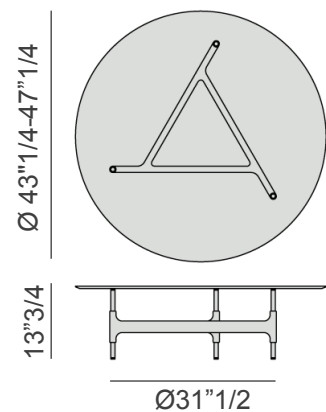

Joint Side & Coffee Table

Design: M. Marconato - T. Zappa

Description

Side or Coffee table with brushed brass metal base varnished with a clear coat. Top supports and metal feet fixed on a central decorative element in solid Canaletto walnut. Top can be in tempered clear glass with bevelled edges (1/2" thick) or in marble.

Dimensions

Side Table:

Ø 21"5/8 - 23"5/8 x 21"5/8H. Base: Ø 15"

Coffee Table:

Ø 43"1/4 - 47"1/4 x 13"3/4H. Base: Ø 31"1/2

Side Table

Coffee Table

Finishes and materials