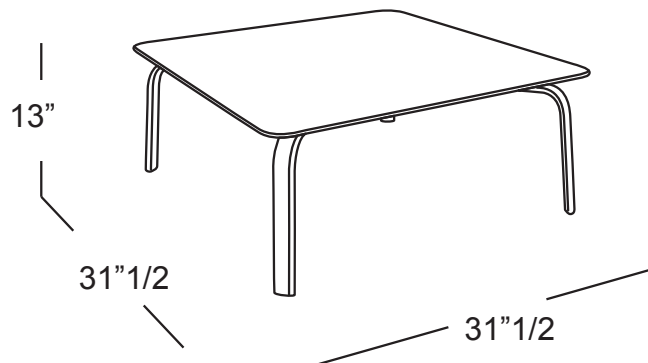

Key West

Design: Gian Vittorio Plazzogna & Roberto Papparotto

Description

Outdoor corner table with aluminum top, powder coated. Versatile coffee table, ideal to provide continuity between two spaces, integrating it in a corner even if it's perfect also in a central position. Clean and essential lines allow an easy combination, both for outdoor or indoor, for contract or residential projects.

Dimensions

31"1/2W x 31"1/2D x 13"H

Materials

Structure and Top: Aluminum frame with powder coated.