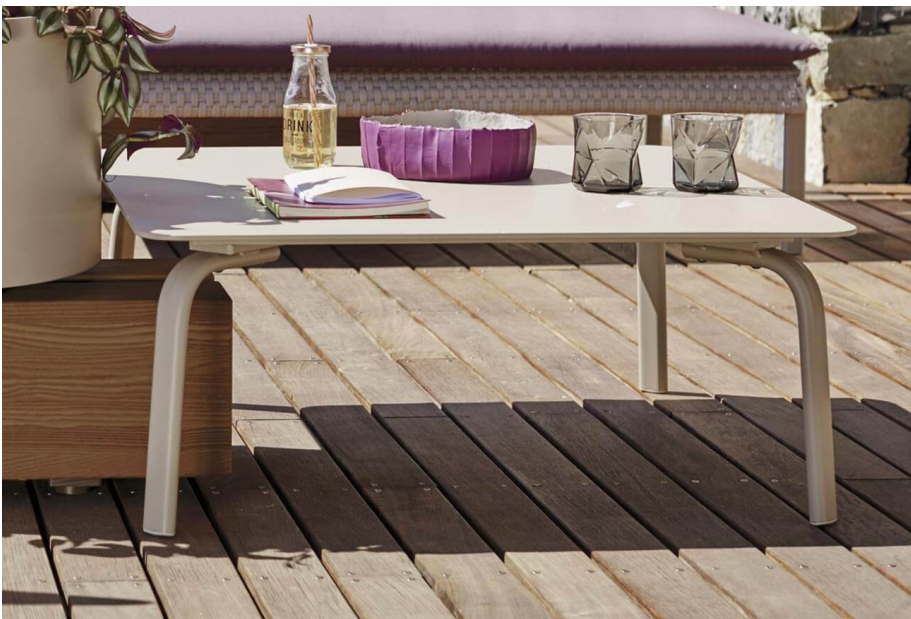

Key West

Design: Gian Vittorio Plazzogna & Roberto Papparotto

Description

Outdoor corner table with aluminum top, powder coated. Versatile coffee table, ideal to provide continuity between two spaces, integrating it in a corner even if it's perfect also in a central position. Clean and essential lines allow an easy combination, both for outdoor or indoor, for contract or residential projects.

Dimensions

31"1/2W x 31"1/2D x 13"H

Materials

Structure and Top: Aluminum frame with powder coated.