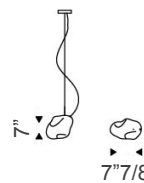

### *Dimensions*

**Single lamp:** 7"7/8W x 5"7/8D x 7"H

+ 118"1/8 MaxH of tensors and Canopy

**6 round comp.:** 6 x 7"7/8W x 5"7/8D x 7"H

+ 118"1/8MaxH of tensors and Canopy

**12 round comp.:** 12 x 7"7/8W x 5"7/8D x 7"H

+ 118"1/8MaxH of tensors and Canopy

Single lamp

6 round comp.

12 round comp.