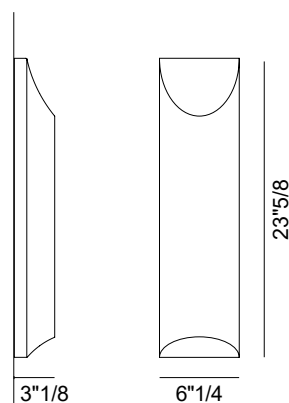

Aprile

Description

Wall lamp with metal structure in the finishes: brushed bronze or white varnished.

Dimensions

Fatty: 9"7/8W x 15"3/4H x 3"1/8D

Tall: 6"1/4W x 23"5/8H x 3"1/8D

Small: 5"W x 11"H x 3"1/8D

Light Source:

13.5W - LED 2700/3000K Dimm. TRIAC

White 377lm

Bronze 251lm

Finishes and materials

Structure: Brushed bronze or White varnished.

Fatty

Tall

Small