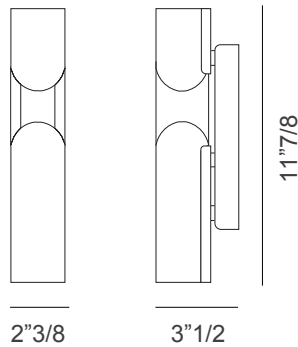

Clash (fixed)

Design: Artefatto

Description

Adjustable wall lamp with inner structure in metal in the finishes matt black or brushed bronze and outer structure in transparent glass. Bulb not included.

Light source:

2x 20W - GU10 LED

2.2W - 3000K

908lm

Made in Italy.

Dimensions

2"3/8W x 3"1/2D x 11"7/8H

Finishes and materials

Inner structure: matt black or brushed bronze metal.

Outer structure: transparent glass.

Clash (adjustable)

Design: Artefatto

Description

Adjustable wall lamp with inner structure in metal in the finishes matt black or brushed bronze and outer structure in transparent glass. Shorter part can rotate 45° to each side. Bulb not included.

Light source:

2x 20W - GU10 LED

2.2W - 3000K

908lm

Made in Italy.

Dimensions

2"3/8W x 3"1/2D x 11"7/8H

Finishes and materials