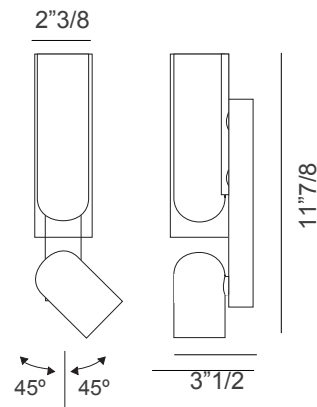

Clash (fixed)

Design: Artefatto

Description

Adjustable wall lamp with inner structure in metal in the finishes matt black or brushed bronze and outer structure in transparent glass. Bulb not included.

Light source:

2x 20W - GU10 LED

2.2W - 3000K

908lm

Made in Italy.

Dimensions

2"3/8W x 3"1/2D x 11"7/8H

Finishes and materials

Inner structure: matt black or brushed bronze metal.

Outer structure: transparent glass.

Clash (adjustable)

Design: Artefatto

Description

Adjustable wall lamp with inner structure in metal in the finishes matt black or brushed bronze and outer structure in transparent glass. Shorter part can rotate 45° to each side. Bulb not included.

Light source:

2x 20W - GU10 LED

2.2W - 3000K

908lm

Made in Italy.

Dimensions

2"3/8W x 3"1/2D x 11"7/8H

Finishes and materials