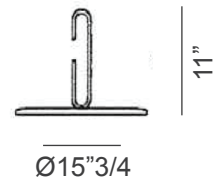

Clip

Design: Daniel Debiasi & Federico Sandri

Description

Suspension or ceiling lamp with metal structure in gold, black, bronze, blue or orange metal. Available in two sizes: Mini or Large.

Available as a single element or in cluster. Made in Italy.

Dimensions

Mini: Ø7" x 7"1/2H

Large: Ø15"3/4 x 11"H

Cable length: 157"1/2

Light Source:

Mini: 12W LED 3000K - 2700K

Large: 21W LED 3000K- 2700K

Large Ring

Finishes and materials

Structure: Gold, black, bronze, blue or orange metal.