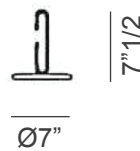

Dimensions

Mini: Ø7" x 7"1/2H

Large: Ø15"3/4 x 11"H

Cable length: 157"1/2

Light Source:

Mini: 12W LED 3000K - 2700K

Large: 21W LED 3000K- 2700K

Mini Ring