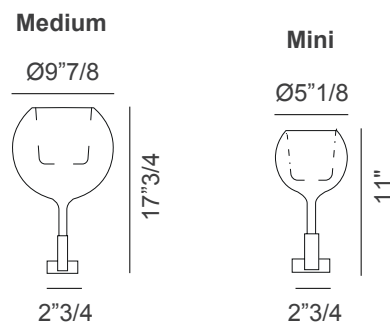

Glo

Design: Carlo Colombo

Description

Wall lamp with structure in gold or black matt metal. Outer shade in transparent, bronze, gold, silver, rose gold, black, green or 4 ever mirrored glass. Inner shade is sandblasted.

Medium light source: 1x 25W - E12 LED.

Mini light source: 1x 20W - G9 LED.

Bulb not included. Made in Italy.

Dimensions

Medium: Ø9"7/8 x 173/8H

Mini: Ø5"1/8 x 11"H

Finishes and materials

Structure: