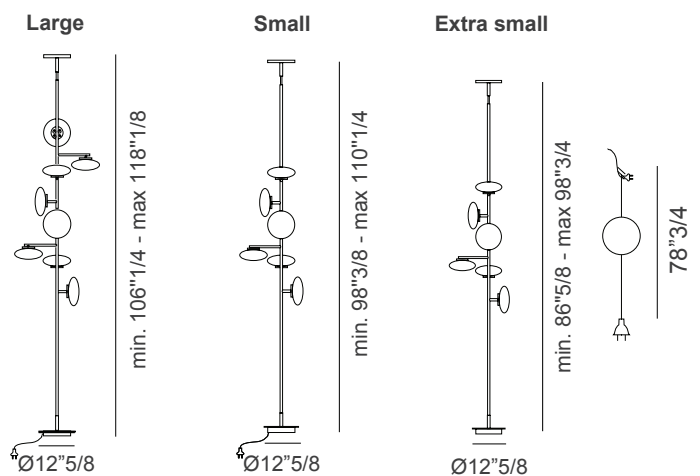

Mami

Design: Umberto Asnago

Description

Floor to ceiling lamp with metal structure in matt black or brushed bronze. Shade in blown glass.

Light Source:

Large: 53W - 5096lm LED 2700/3000K.

Small : 40W - 3822lm LED 2700/3000K.

Extra small: 40W - 3822lm LED 2700/3000K.

Dimmer included. Made in Italy.

Dimensions

Large: Ø12"5/8 x 23"5/8D Adj. H: 106"1/4 to 118"1/8

Small: Ø12"5/8 x 19"5/8D Adj. H: 98"3/8 to 110"1/4

Extra small: Ø12"5/8 x 19"5/8D Adj. H: 86"5/8 to 98"3/4

Cable length: 78"3/4

Finishes and materials

Structure: Matt black or brushed bronze.

Shade: White blown glass.