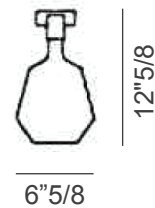

MoM

Design: Umberto Asnago

Description

Wall lamp with metal structure in the colors matt gold or matt black. Shades in borosilicate glass with matt oxidized metallic finish in the colors: blue avio, sage green, powder pink, sand, mustard, white or black.

Dimensions

Fatty: 6"5/8W x 12"5/8H

Slim: 5"1/2W x 14"5/8H

Fatty

Slim

Light Source:

1 x 25W LED - E12

Finishes and materials