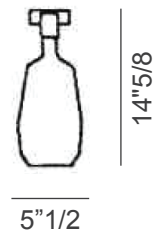

Dimensions

Fatty: 6"5/8W x 12"5/8H

Slim: 5"1/2W x 14"5/8H

Fatty

Slim

Light Source:

1 x 25W LED - E12

Finishes and materials