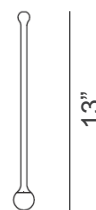

Storm

Design: Bartoli Design

Description

Suspension lamp made by a matt varnished metal stick in gold, black or glossy chrome. Available in three sizes. Can be used as single pendant or in cluster. Single canopy in the finishes white, gold or black. Made in Italy.

Dimensions

Mini: 13"H

Medium: 16"1/2H

Large: 18"1/2H

Cable length: 157"1/2

Light Source:

4W LED 2700K (345lm) - 3000K (383lm)

Mini

13"

Medium

16"1/2

Large

18"1/2

Finishes and materials

Structure: Matt varnished metal in gold, black or glossy chrome.

Product: Storm Suspension Lamp

COMPOSITIONS

<p>2A</p>  <p>N.1 Storm Large (gold); N.1 Storm Medium (chrome); N.1 Storm Mini (black) + N.1 plate Ø11"7/8 (white)</p>	<p>2B</p>  <p>N.3 Storm Large (black); N.1 Storm Medium (black); N.1 Storm Mini (black) + N.1 plate Ø16"1/2 (white)</p>	<p>2C</p>  <p>N.3 Storm Large (gold); N.2 Storm Medium (gold); N.2 Storm Mini (gold) + N.1 plate Ø16"1/2 (white)</p>	<p>2D</p>  <p>N.3 Storm Large (chrome); N.2 Storm Medium (chrome); N.2 Storm Mini (chrome) + N.1 plate Ø23"5/8 (white)</p>
<p>2E</p>  <p>N.2 Storm Large (gold); N.3 Storm Medium (gold); N.3 Storm Mini (gold) + N.8 canopies (on-off gold)</p>	<p>2F</p>  <p>N.2 Storm Large (chrome); N.4 Storm Medium (chrome); N.2 Storm Mini (chrome) + N.1 plate 36"1/4W x 5"1/2D (white)</p>	<p>2G</p>  <p>N.1 Storm Large (gold); N.4 Storm Medium (gold); N.2 Storm Mini (gold) + N.1 plate 35"3/8W x 17"3/4D (white)</p>	<p>2H</p>  <p>N.2 Storm Large (black); N.3 Storm Medium (black); N.3 Storm Mini (black) + N.1 plate 54"3/8W x 5"1/2D (white)</p>