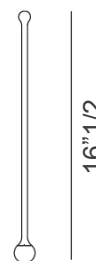

Storm

Design: Bartoli Design

Description

Suspension lamp made by a matt varnished metal stick in gold, black or glossy chrome. Available in three sizes. Can be used as single pendant or in cluster. Single canopy in the finishes white, gold or black. Made in Italy.

Dimensions

Mini: 13"H

Medium: 16"1/2H

Large: 18"1/2H

Cable length: 157"1/2

Light Source:

4W LED 2700K (345lm) - 3000K (383lm)

Mini

13"

Medium

16"1/2

Large

18"1/2

Finishes and materials

Structure: Matt varnished metal in gold, black or glossy chrome.

Product: Storm Suspension Lamp

COMPOSITIONS

<p>2A</p>  <p>N.1 Storm Large (gold); N.1 Storm Medium (chrome); N.1 Storm Mini (black) + N.1 plate Ø11"7/8 (white)</p>	<p>2B</p>  <p>N.3 Storm Large (black); N.1 Storm Medium (black); N.1 Storm Mini (black) + N.1 plate Ø16"1/2 (white)</p>	<p>2C</p>  <p>N.3 Storm Large (gold); N.2 Storm Medium (gold); N.2 Storm Mini (gold) + N.1 plate Ø16"1/2 (white)</p>	<p>2D</p>  <p>N.3 Storm Large (chrome); N.2 Storm Medium (chrome); N.2 Storm Mini (chrome) + N.1 plate Ø23"5/8 (white)</p>
<p>2E</p>  <p>N.2 Storm Large (gold); N.3 Storm Medium (gold); N.3 Storm Mini (gold) + N.8 canopies (on-off gold)</p>	<p>2F</p>  <p>N.2 Storm Large (chrome); N.4 Storm Medium (chrome); N.2 Storm Mini (chrome) + N.1 plate 36"1/4W x 5"1/2D (white)</p>	<p>2G</p>  <p>N.1 Storm Large (gold); N.4 Storm Medium (gold); N.2 Storm Mini (gold) + N.1 plate 35"3/8W x 17"3/4D (white)</p>	<p>2H</p>  <p>N.2 Storm Large (black); N.3 Storm Medium (black); N.3 Storm Mini (black) + N.1 plate 54"3/8W x 5"1/2D (white)</p>