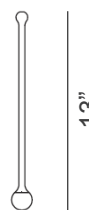

Storm

Design: Bartoli Design

Description

Suspension lamp made by a matt varnished metal stick in gold, black or glossy chrome.

Can be used as single pendant or in cluster. Single canopy in the finishes white, gold or black. Made in Italy.

Dimensions

Mini: 13"H

Medium: 16"1/2H

Large: 18"1/2H

Cable length: 157"1/2

Light Source:

4W - LED 2700/3000K 400lm

Mini

13"

Medium

16"1/2

Large

18"1/2

Finishes and materials

Structure: Matt varnished metal in gold, black or glossy chrome.