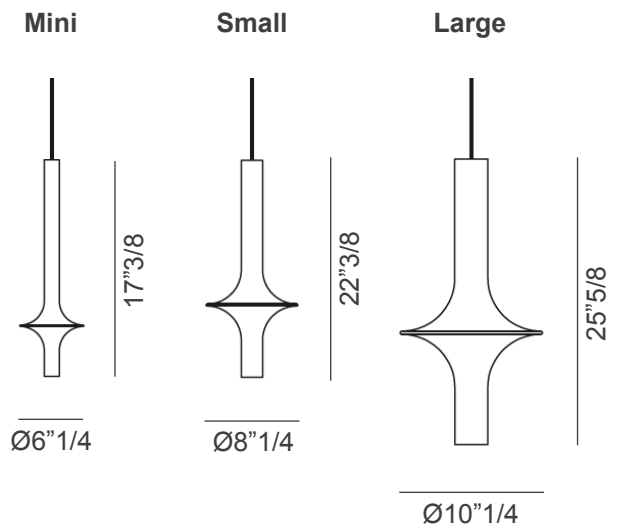

## *Description*

Suspension lamp with metal structure in the colors: matt gold, matt copper or matt graphite. Shade in transparent or smoked borosilicate glass. Available in three sizes: Mini, Small and Large. Single canopy available in the same finish of the structure. Can be applied as a single element or in cluster.

## *Dimensions*

**Mini:** Ø6"1/4 x 17"3/8H

**Small:** Ø8"1/4 x 22"3/8H

**Large:** Ø10"1/4 x 25"5/8H

**Cable length:** 157"1/2

### **Light Source:**

4W 333lm transp. glass 2700K

4W 207lm fumé glass 2700K

4W 370lm transp. glass 3000K

4W 230lm fumé glass 3000K