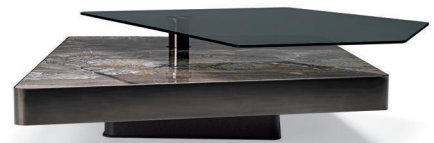

## *Description*

Final Cut Coffee Table with base in metal Micaceous Brown Varnished finish, upper top in Smoked Glass and lower top in Marble with frame available in one of the metal finishes of the collection as Black Nickel, Titanium or Oxy Grey Varnished.

## *Dimensions*

46"7/8 - 65"1/8W x 60" - 67"3/8D x 13"H  
Base Height: 8"5/8

## *Finishes and materials*

**Base:** Varnished Micaceous Brown metal.

**Upper Top:** Smoked Glass.

**Lower Top:** Arabesque Grey, Niveo White, Moon Gray or Flamingo Quartz.

**Lower Top's frame:** Black Nickel, Titanium or Oxy Grey Varnished metal.