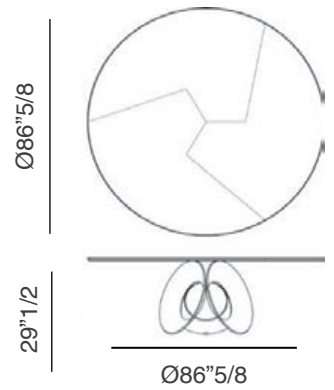

Oracle

Description

The new fixed dining table Oracle by Gino Carollo is the expression of circular geometric shape; a symbol of perfection. A furniture piece whose shape expresses totality and centrality. The top with a circular or oval shape is made of MDF veneered in mocha oak or sucupira. Its unique base resembles the construction of the flower of life: three overlapping circles that appear to turn around a single point. The metal base is available in micaceous brown, brass or titanium.

Oracle Fixed Round Table Marble Top: Ø63" x 29"1/2H

Oracle Fixed Round Table Marble Top Ø86"5/8 x 29"1/2H

Oracle Fixed Round Table MDF With Lazy Susan: Ø78"3/4 x 29"1/2H