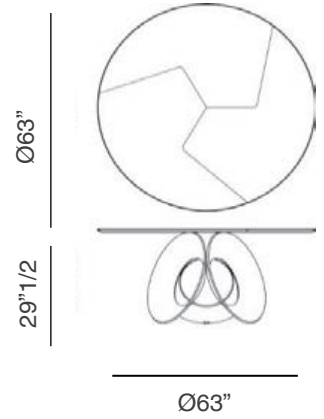

Oracle

Description

The new fixed dining table Oracle by Gino Carollo is the expression of circular geometric shape; a symbol of perfection. A furniture piece whose shape expresses totality and centrality. The top with a circular or oval shape is made of MDF veneered in mocha oak or sucupira. Its unique base resembles the construction of the flower of life: three overlapping circles that appear to turn around a single point. The metal base is available in micaceous brown, brass or titanium.

Oracle Fixed Round Table Marble Top: Ø63" x 29"1/2H

Oracle Fixed Round Table Marble Top Ø86"5/8 x 29"1/2H

Oracle Fixed Round Table MDF With Lazy Susan: Ø78"3/4 x 29"1/2H