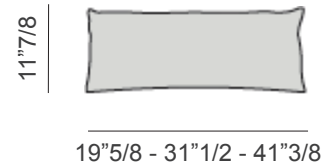

DECORATIVE CUSHION B

19"5/8 - 31"1/2 - 41"3/8W x 11"7/8H

Finishes and materials

Structure: Canaletto walnut, Canaletto walnut Moka stained or Canaletto walnut Wenge stained.

Container: Canaletto walnut, Canaletto walnut Moka stained or Canaletto walnut Wenge stained.

Container's Top: Canaletto walnut, Canaletto walnut Moka stained or Canaletto walnut Wenge stained and Smoked Glass finish.

Cover: Fabric, C.O.M Fabric or Fabric Cat. A/B/C/D/E or Leather, Leather Cat. Extra/Plus/Lux.

Metal Feet: Brushed Brass or Black Chromed finish.

(For more specifications, please refer to "Finishes & Materials")