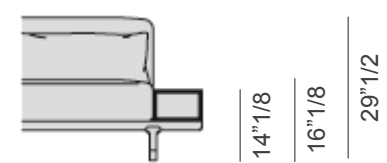

CONTAINER

Container Height: 14"1/8
Seat Height: 16"1/8
Sofa Height: 29"1/2