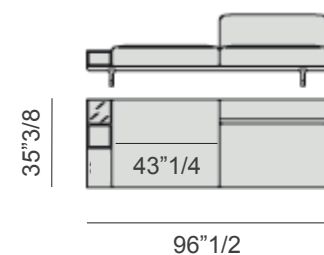

ARGO CHAISE LOUNGE B

96"1/2W x 35"3/8D x 29"1/2H
Container Height: 14"1/8
Container Width: 10"
Seats Width: 43"1/4
Seat Height: 16"1/8