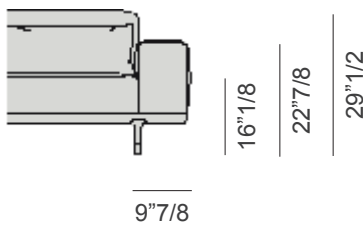

Argo

Dimensions

LOW ARM

9"7/8W x 22"7/8H
Seat Height: 16"1/8
Sofa Height: 29"1/2