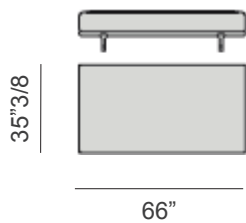

Argo

Dimensions

ARGO OTTOMAN

66"W x 35"3/8D x 16"1/8H