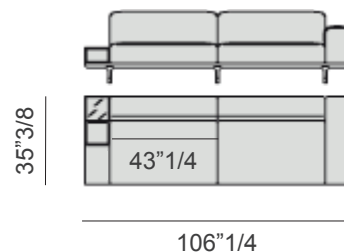

ARGO SOFA L/R B

106"1/4W x 35"3/8D x 29"1/2H
Container Height: 14"1/8
Container Width: 10"
Seats Width: 43"1/4
Seat Height: 16"1/8