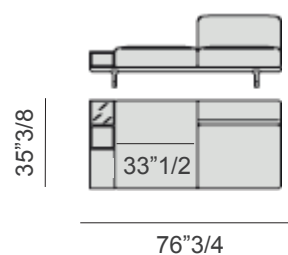

ARGO CHAISE LOUNGE L/R A

76"3/4W x 35"3/8D x 29"1/2H
Container Height: 14"1/8
Container Width: 10"
Seats Width: 33"1/2
Seat Height: 16"1/8