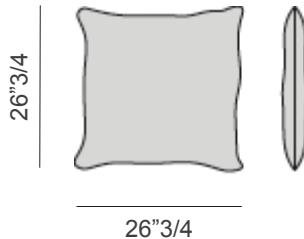

DECORATIVE CUSHION A

26"3/4W x 26"3/4H