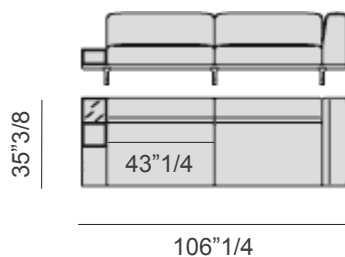

ARGO CORNER L/R B

106"1/4W x 35"3/8D x 29"1/2H
Container Height: 14"1/8
Container Width: 10"
Seats Width: 43"1/4
Seat Height: 16"1/8