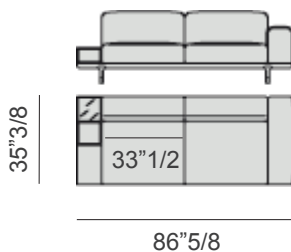

ARGO SOFA L/R A

86"5/8W x 35"3/8D x 29"1/2H
Container Height: 14"1/8
Container Width: 10"
Seats Width: 33"1/2
Seat Height: 16"1/8