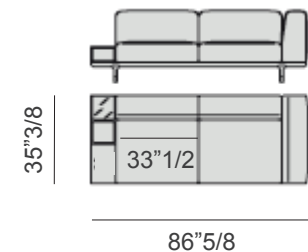

ARGO CORNER L/R A

86"5/8W x 35"3/8D x 29"1/2H
Container Height: 14"1/8
Container Width: 10"
Seats Width: 33"1/2
Seat Height: 16"1/8