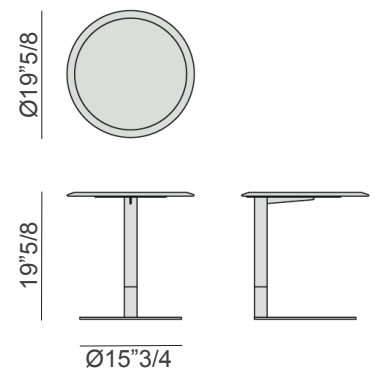

Jok

Design: G. & O. Burratti

Description

Round side table with pole in solid canaletta walnut, metal base and top in wood, backcoated glass, marble or Rock.

Dimensions

Ø19"5/8 x 19"5/8H
Base: Ø15"3/4

Finishes and materials

Pole: Canaletto walnut, Canaletto walnut Moka stained or Canaletto walnut Wenge stained.

Base: Metal in Black Chromed or Brushed brass finish.

(For more specifications, please refer to "Finishes & Materials")