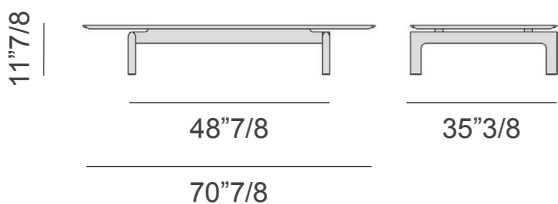

Quay Coffe Table

Design: G. & O. Buratti

Description

Rectangular Coffee Table with recessed structure in solid Canaletto wood, Marble top and metal Brushed Brass end feet.

Dimensions

70"7/8W x 35"3/8D x 11"7/8H
Clearance between the legs: 48"7/8