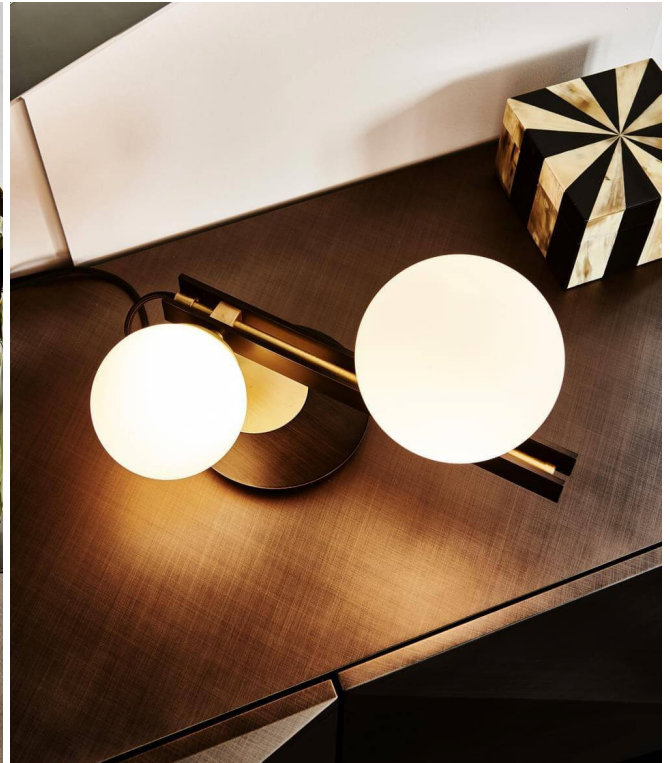

Planeta

Design: Studio Kronos

Description

Table lamp where the blown glass lampshades revolve around the burnished steel frame like a miniature planetary system. Brushed brass details. Made in Italy.

Light source: 2 G9 LED lamps 2W.

Dimensions

14"1/8W x 8"5/8D x 10"H

Table lamp