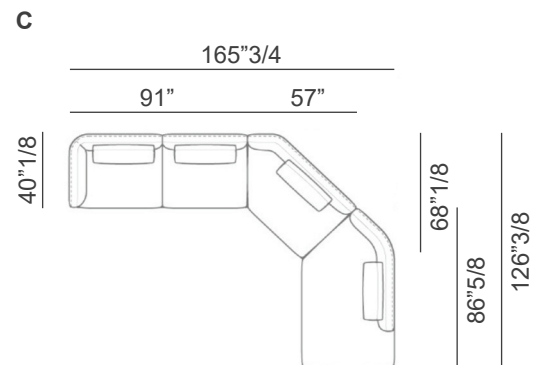

Self Control

Dimensions

Seat height: 15"3/4
 Armrest height: 25"5/8

Composition A) 119"1/4W x 67"3/8D x 32"5/8H
 Left unit 75"1/8, chaise-longue with right long arm
 44" x 67"3/8, 3 back cushions 3/8",
 1 back cushion 22"3/8 x 16"1/2.

Composition B) 165"3/4W x 81"1/2D x 32"5/8H
 Left unit 91", unit with right pouf and 45° angle,
 3 back cushions 31"1/2.

Composition C) 165"3/4W x 126"3/8D x 32"5/8H
 Left unit 91", central unit 57" x 68"1/8 with right 45° angle,
 unit with right pouf and 45° angle, 4 backcushions 31"1/2.
 As shown in picture.

Composition E) 135"W x 67"3/8D x 32"5/8H
 left unit 91" + chaise-longue with right full arm 44"W x 67"3/8D
 + 2 back cushions 31"1/2 + 1 back cushion 27"1/2.

(For more specifications, please refer to "Finishes & Materials")

Self Control

Dimensions

Seat height: 15"3/4
Armrest height: 25"5/8

Composition F 148"W x 68"1/8D x 32"5/8H
Left unit 91" + central unit 57"W x 68"1/8D with angle 45°
+ 3 back cushions 31"1/2

(For more specifications, please refer to "Finishes & Materials")