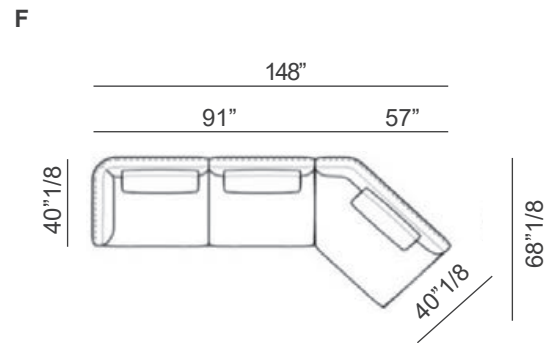

Self Control

Dimensions

Seat height: 15"3/4
 Armrest height: 25"5/8

Composition A) 119"1/4W x 67"3/8D x 32"5/8H
 Left unit 75"1/8, chaise-longue with right long arm
 44" x 67"3/8, 3 back cushions 3/8",
 1 back cushion 22"3/8 x 16"1/2.

Composition B) 165"3/4W x 81"1/2D x 32"5/8H
 Left unit 91", unit with right pouf and 45° angle,
 3 back cushions 31"1/2.

Composition C) 165"3/4W x 126"3/8D x 32"5/8H
 Left unit 91", central unit 57" x 68"1/8 with right 45° angle,
 unit with right pouf and 45° angle, 4 backcushions 31"1/2.
 As shown in picture.

Composition E) 135"W x 67"3/8D x 32"5/8H
 left unit 91" + chaise-longue with right full arm 44"W x 67"3/8D
 + 2 back cushions 31"1/2 + 1 back cushion 27"1/2.

(For more specifications, please refer to "Finishes & Materials")

Self Control

Dimensions

Seat height: 15"3/4
Armrest height: 25"5/8

Composition F 148"W x 68"1/8D x 32"5/8H
Left unit 91" + central unit 57"W x 68"1/8D with angle 45°
+ 3 back cushions 31"1/2

(For more specifications, please refer to "Finishes & Materials")