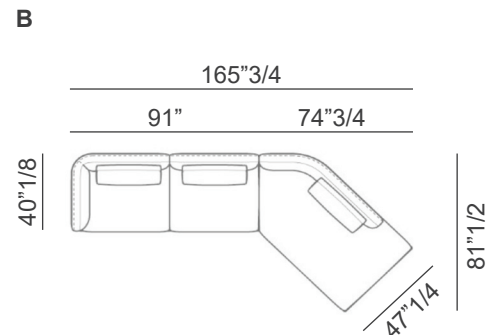

Self Control

Dimensions

Seat height: 15"3/4
 Armrest height: 25"5/8

Composition A) 119"1/4W x 67"3/8D x 32"5/8H
 Left unit 75"1/8, chaise-longue with right long arm
 44" x 67"3/8, 3 back cushions 3/8",
 1 back cushion 22"3/8 x 16"1/2.

Composition B) 165"3/4W x 81"1/2D x 32"5/8H
 Left unit 91", unit with right pouf and 45° angle,
 3 back cushions 31"1/2.

Composition C) 165"3/4W x 126"3/8D x 32"5/8H
 Left unit 91", central unit 57" x 68"1/8 with right 45° angle,
 unit with right pouf and 45° angle, 4 backcushions 31"1/2.
 As shown in picture.

Composition E) 135"W x 67"3/8D x 32"5/8H
 left unit 91" + chaise-longue with right full arm 44"W x 67"3/8D
 + 2 back cushions 31"1/2 + 1 back cushion 27"1/2.

(For more specifications, please refer to "Finishes & Materials")

Self Control

Dimensions

Seat height: 15"3/4
Armrest height: 25"5/8

Composition F 148"W x 68"1/8D x 32"5/8H
Left unit 91" + central unit 57"W x 68"1/8D with angle 45°
+ 3 back cushions 31"1/2

(For more specifications, please refer to "Finishes & Materials")