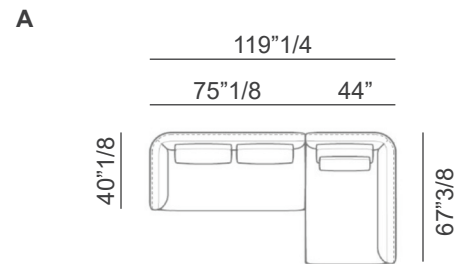

Self Control

Dimensions

Seat height: 15"3/4
 Armrest height: 25"5/8

Composition A) 119"1/4W x 67"3/8D x 32"5/8H
 Left unit 75"1/8, chaise-longue with right long arm
 44" x 67"3/8, 3 back cushions 3/8",
 1 back cushion 22"3/8 x 16"1/2.

Composition B) 165"3/4W x 81"1/2D x 32"5/8H
 Left unit 91", unit with right pouf and 45° angle,
 3 back cushions 31"1/2.

Composition C) 165"3/4W x 126"3/8D x 32"5/8H
 Left unit 91", central unit 57" x 68"1/8 with right 45° angle,
 unit with right pouf and 45° angle, 4 backcushions 31"1/2.
 As shown in picture.

Composition E) 135"W x 67"3/8D x 32"5/8H
 left unit 91" + chaise-longue with right full arm 44"W x 67"3/8D
 + 2 back cushions 31"1/2 + 1 back cushion 27"1/2.

(For more specifications, please refer to "Finishes & Materials")

Self Control

Dimensions

Seat height: 15"3/4
Armrest height: 25"5/8

Composition F 148"W x 68"1/8D x 32"5/8H
Left unit 91" + central unit 57"W x 68"1/8D with angle 45°
+ 3 back cushions 31"1/2

(For more specifications, please refer to "Finishes & Materials")