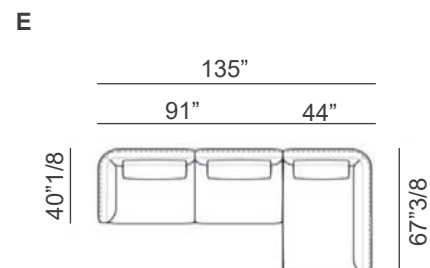

Self Control

Dimensions

Seat height: 15"3/4
 Armrest height: 25"5/8

Composition A) 119"1/4W x 67"3/8D x 32"5/8H
 Left unit 75"1/8, chaise-longue with right long arm
 44" x 67"3/8, 3 back cushions 3/8",
 1 back cushion 22"3/8 x 16"1/2.

Composition B) 165"3/4W x 81"1/2D x 32"5/8H
 Left unit 91", unit with right pouf and 45° angle,
 3 back cushions 31"1/2.

Composition C) 165"3/4W x 126"3/8D x 32"5/8H
 Left unit 91", central unit 57" x 68"1/8 with right 45° angle,
 unit with right pouf and 45° angle, 4 backcushions 31"1/2.
 As shown in picture.

Composition E) 135"W x 67"3/8D x 32"5/8H
 left unit 91" + chaise-longue with right full arm 44"W x 67"3/8D
 + 2 back cushions 31"1/2 + 1 back cushion 27"1/2.

(For more specifications, please refer to "Finishes & Materials")

Self Control

Dimensions

Seat height: 15"3/4
Armrest height: 25"5/8

Composition F 148"W x 68"1/8D x 32"5/8H
Left unit 91" + central unit 57"W x 68"1/8D with angle 45°
+ 3 back cushions 31"1/2

(For more specifications, please refer to "Finishes & Materials")