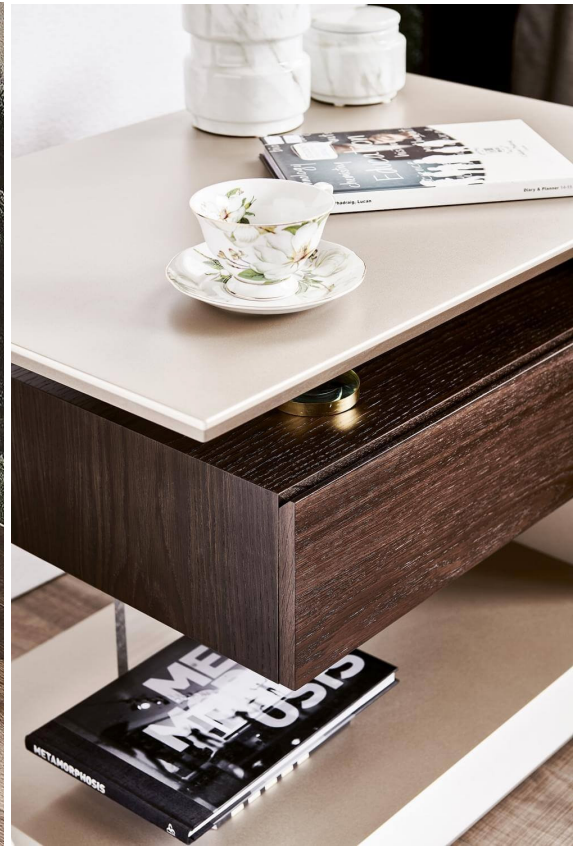

Biagio

Design: Paolo Cattelan

Description

Reversible nightstand with embossed lacquered wood structure. It comes with one drawer unit in wood. The transparent methacrylate below acts as a refined base, dividing the lower shelf into two compartments. Made in Italy.

Dimensions

29"1/2W x 19"5/8D x 21"1/4H