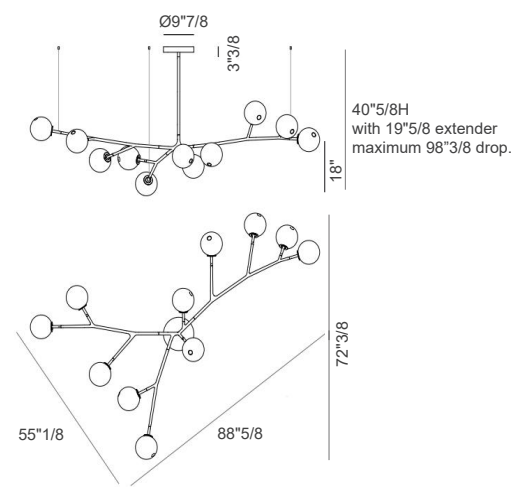

Finishes & Materials

Armature: Matt black rubberized stainless steel.

Pendants: Clear or colored glass.

Armature 28

Dimensions

- 28.5a.1)** 55"7/8W x 19"5/8D x 34"3/8H
- 28.8a.1)** 63"3/8W x 37"3/4D x 32"7/8H
- 28.8a.2)** 97"3/8W x 35"5/8D x 34"7/8H
- 28.9a.1)** 79"1/8W x 68"1/8D x 40"5/8H
- 28.9a.2)** 63"3/4W x 41"D x 38"1/8H
- 28.11a.1)** 93"1/8W x 72"3/8D x 40"5/8H Extender
- 28.11a.2)** 73"5/8W x 41"3/4D x 37"3/8H
- 28.13a.1)** 71"1/4W x 48"D x 37"3/4H
- 28.17a.1)** 76"3/8W x 80"D x 42"H
- 28.20a.1)** 101"W x 69"1/2D x 38"1/8H
- 28.23a.1)** 100"1/4W x 82"7/8D x 44"3/8H
- 28.33a.1)** 106"1/4W x 102"3/8D x 61"3/8H

Standard Extender Lengths

- 19"5/8
- 29"1/2 (28.33a1 only)

Additional Extender Lengths

- 5"7/8
- 9"7/8
- 19"5/8
- 29"1/2 (includes two additional clear pendants)
- 47"1/4

Pendant: ± Ø6"1/2

28.5a.1) Five pendants

28.8a.1) Eight pendants

28.8a.2) Eight pendants

28.9a.1) Nine pendants

28.9a.2) Nine pendants

28.11a.1) Eleven pendants

Armature 28

28.11a.2) Eleven pendants

37 3/8H
with 19 5/8
maximum 98 3/8 drop.

28.13a.1) Thirteen pendants

37 3/4H
with 19 5/8
extender
maximum 98 3/8 drop.

28.17a.1) Seventeen pendant

42"H
with 19 5/8
extender
maximum 98 3/8 drop.

28.20a.1) Twenty pendants

38 1/8H
with 19 5/8
maximum 98 3/8 drop.