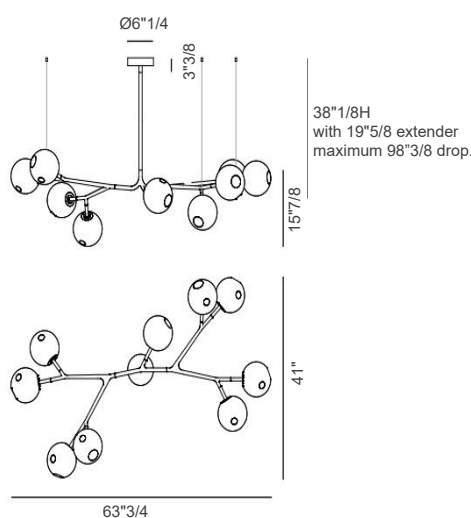

Finishes & Materials

Armature: Matt black rubberized stainless steel.

Pendants: Clear or colored glass.

Armature 28

Dimensions

- 28.5a.1)** 55"7/8W x 19"5/8D x 34"3/8H
- 28.8a.1)** 63"3/8W x 37"3/4D x 32"7/8H
- 28.8a.2)** 97"3/8W x 35"5/8D x 34"7/8H
- 28.9a.1)** 79"1/8W x 68"1/8D x 40"5/8H
- 28.9a.2)** 63"3/4W x 41"D x 38"1/8H
- 28.11a.1)** 93"1/8W x 72"3/8D x 40"5/8H Extender
- 28.11a.2)** 73"5/8W x 41"3/4D x 37"3/8H
- 28.13a.1)** 71"1/4W x 48"D x 37"3/4H
- 28.17a.1)** 76"3/8W x 80"D x 42"H
- 28.20a.1)** 101"W x 69"1/2D x 38"1/8H
- 28.23a.1)** 100"1/4W x 82"7/8D x 44"3/8H
- 28.33a.1)** 106"1/4W x 102"3/8D x 61"3/8H

Standard Extender Lengths

- 19"5/8
- 29"1/2 (28.33a1 only)

Additional Extender Lengths

- 5"7/8
- 9"7/8
- 19"5/8
- 29"1/2 (includes two additional clear pendants)
- 47"1/4

Pendant: ± Ø6"1/2

28.5a.1) Five pendants

28.8a.1) Eight pendants

28.8a.2) Eight pendants

28.9a.1) Nine pendants

28.9a.2) Nine pendants

28.11a.1) Eleven pendants

Armature 28

28.11a.2) Eleven pendants

37 3/8H
with 19 5/8
maximum 98 3/8 drop.

28.13a.1) Thirteen pendants

37 3/4H
with 19 5/8
extender
maximum 98 3/8 drop.

28.17a.1) Seventeen pendant

42"H
with 19 5/8
extender
maximum 98 3/8 drop.

28.20a.1) Twenty pendants

38 1/8H
with 19 5/8
maximum 98 3/8 drop.