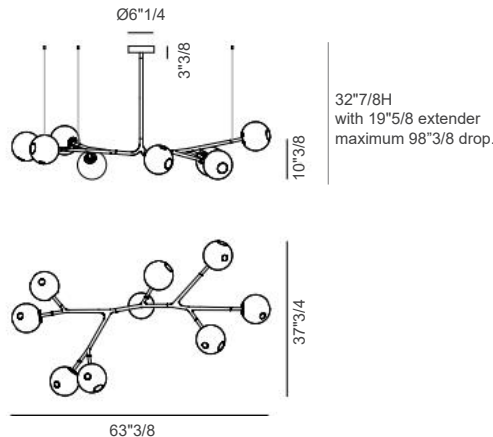

LED lamps, power supplies, and pendant anchor kits are included.

Standard armature comes with 19"5/8 extender (except for 28.33a.1). 28.33a.1 comes with 29"1/2 extender. Also additional extender is available (maximum drop 98"3/8) in 5"7/8, 9"7/8, 19"5/8, 29"1/2 (includes two additional clear pendants) and 47"1/4.

Finishes & Materials

Armature: Matt black rubberized stainless steel.

Pendants: Clear or colored glass.

Armature 28

Dimensions

- 28.5a.1)** 55"7/8W x 19"5/8D x 34"3/8H
- 28.8a.1)** 63"3/8W x 37"3/4D x 32"7/8H
- 28.8a.2)** 97"3/8W x 35"5/8D x 34"7/8H
- 28.9a.1)** 79"1/8W x 68"1/8D x 40"5/8H
- 28.9a.2)** 63"3/4W x 41"D x 38"1/8H
- 28.11a.1)** 93"1/8W x 72"3/8D x 40"5/8H Extender
- 28.11a.2)** 73"5/8W x 41"3/4D x 37"3/8H
- 28.13a.1)** 71"1/4W x 48"D x 37"3/4H
- 28.17a.1)** 76"3/8W x 80"D x 42"H
- 28.20a.1)** 101"W x 69"1/2D x 38"1/8H
- 28.23a.1)** 100"1/4W x 82"7/8D x 44"3/8H
- 28.33a.1)** 106"1/4W x 102"3/8D x 61"3/8H

Standard Extender Lengths

- 19"5/8
- 29"1/2 (28.33a1 only)

Additional Extender Lengths

- 5"7/8
- 9"7/8
- 19"5/8
- 29"1/2 (includes two additional clear pendants)
- 47"1/4

Pendant: ± Ø6"1/2

28.5a.1) Five pendants

28.8a.1) Eight pendants

28.8a.2) Eight pendants

28.9a.1) Nine pendants

28.9a.2) Nine pendants

28.11a.1) Eleven pendants

Armature 28

28.11a.2) Eleven pendants

37 3/8H
with 19 5/8
maximum 98 3/8 drop.