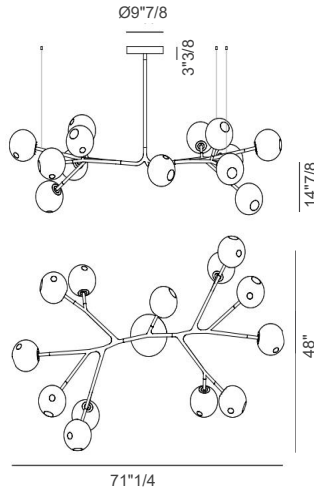

Finishes & Materials

Armature: Matt black rubberized stainless steel.

Pendants: Clear or colored glass.

Armature 28

Dimensions

- 28.5a.1)** 55"7/8W x 19"5/8D x 34"3/8H
- 28.8a.1)** 63"3/8W x 37"3/4D x 32"7/8H
- 28.8a.2)** 97"3/8W x 35"5/8D x 34"7/8H
- 28.9a.1)** 79"1/8W x 68"1/8D x 40"5/8H
- 28.9a.2)** 63"3/4W x 41"D x 38"1/8H
- 28.11a.1)** 93"1/8W x 72"3/8D x 40"5/8H Extender
- 28.11a.2)** 73"5/8W x 41"3/4D x 37"3/8H
- 28.13a.1)** 71"1/4W x 48"D x 37"3/4H
- 28.17a.1)** 76"3/8W x 80"D x 42"H
- 28.20a.1)** 101"W x 69"1/2D x 38"1/8H
- 28.23a.1)** 100"1/4W x 82"7/8D x 44"3/8H
- 28.33a.1)** 106"1/4W x 102"3/8D x 61"3/8H

Standard Extender Lengths

- 19"5/8
- 29"1/2 (28.33a1 only)

Additional Extender Lengths

- 5"7/8
- 9"7/8
- 19"5/8
- 29"1/2 (includes two additional clear pendants)
- 47"1/4

Pendant: ± Ø6"1/2

28.5a.1) Five pendants

28.8a.1) Eight pendants

28.8a.2) Eight pendants

28.9a.1) Nine pendants

28.9a.2) Nine pendants

28.11a.1) Eleven pendants

Armature 28

28.11a.2) Eleven pendants

37 3/8H
with 19 5/8
maximum 98 3/8 drop.

28.13a.1) Thirteen pendants

37 3/4H
with 19 5/8
extender
maximum 98 3/8 drop.

28.17a.1) Seventeen pendant

42"H
with 19 5/8
extender
maximum 98 3/8 drop.

28.20a.1) Twenty pendants

38 1/8H
with 19 5/8
maximum 98 3/8 drop.