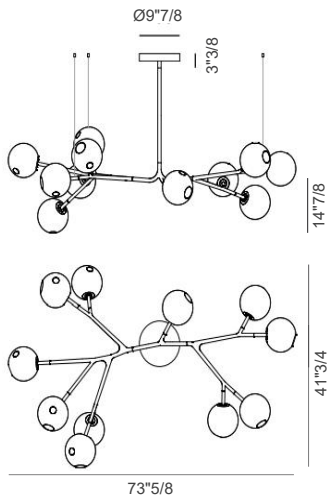

Finishes & Materials

Armature: Matt black rubberized stainless steel.

Pendants: Clear or colored glass.

Armature 28

Dimensions

- 28.5a.1)** 55"7/8W x 19"5/8D x 34"3/8H
- 28.8a.1)** 63"3/8W x 37"3/4D x 32"7/8H
- 28.8a.2)** 97"3/8W x 35"5/8D x 34"7/8H
- 28.9a.1)** 79"1/8W x 68"1/8D x 40"5/8H
- 28.9a.2)** 63"3/4W x 41"D x 38"1/8H
- 28.11a.1)** 93"1/8W x 72"3/8D x 40"5/8H Extender
- 28.11a.2)** 73"5/8W x 41"3/4D x 37"3/8H
- 28.13a.1)** 71"1/4W x 48"D x 37"3/4H
- 28.17a.1)** 76"3/8W x 80"D x 42"H
- 28.20a.1)** 101"W x 69"1/2D x 38"1/8H
- 28.23a.1)** 100"1/4W x 82"7/8D x 44"3/8H
- 28.33a.1)** 106"1/4W x 102"3/8D x 61"3/8H

Standard Extender Lengths

- 19"5/8
- 29"1/2 (28.33a1 only)

Additional Extender Lengths

- 5"7/8
- 9"7/8
- 19"5/8
- 29"1/2 (includes two additional clear pendants)
- 47"1/4

Pendant: ± Ø6"1/2

28.5a.1) Five pendants

28.8a.1) Eight pendants

28.8a.2) Eight pendants

28.9a.1) Nine pendants

28.9a.2) Nine pendants

28.11a.1) Eleven pendants

Armature 28

28.11a.2) Eleven pendants

37 3/8H
with 19 5/8
maximum 98 3/8 drop.

28.13a.1) Thirteen pendants

37 3/4H
with 19 5/8
extender
maximum 98 3/8 drop.

28.17a.1) Seventeen pendant

42"H
with 19 5/8
extender
maximum 98 3/8 drop.

28.20a.1) Twenty pendants

38 1/8H
with 19 5/8
maximum 98 3/8 drop.