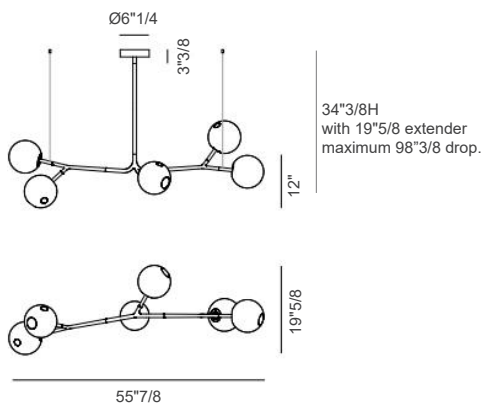

LED lamps, power supplies, and pendant anchor kits are included.

Standard armature comes with 19"5/8 extender (except for 28.33a.1). 28.33a.1 comes with 29"1/2 extender. Also additional extender is available (maximum drop 98"3/8) in 5"7/8, 9"7/8, 19"5/8, 29"1/2 (includes two additional clear pendants) and 47"1/4.

Finishes & Materials

Armature: Matt black rubberized stainless steel.

Pendants: Clear or colored glass.

Armature 28

Dimensions

- 28.5a.1)** 55"7/8W x 19"5/8D x 34"3/8H
- 28.8a.1)** 63"3/8W x 37"3/4D x 32"7/8H
- 28.8a.2)** 97"3/8W x 35"5/8D x 34"7/8H
- 28.9a.1)** 79"1/8W x 68"1/8D x 40"5/8H
- 28.9a.2)** 63"3/4W x 41"D x 38"1/8H
- 28.11a.1)** 93"1/8W x 72"3/8D x 40"5/8H Extender
- 28.11a.2)** 73"5/8W x 41"3/4D x 37"3/8H
- 28.13a.1)** 71"1/4W x 48"D x 37"3/4H
- 28.17a.1)** 76"3/8W x 80"D x 42"H
- 28.20a.1)** 101"W x 69"1/2D x 38"1/8H
- 28.23a.1)** 100"1/4W x 82"7/8D x 44"3/8H
- 28.33a.1)** 106"1/4W x 102"3/8D x 61"3/8H

Standard Extender Lengths

- 19"5/8
- 29"1/2 (28.33a1 only)

Additional Extender Lengths

- 5"7/8
- 9"7/8
- 19"5/8
- 29"1/2 (includes two additional clear pendants)
- 47"1/4

Pendant: ± Ø6"1/2

28.5a.1) Five pendants

28.8a.1) Eight pendants

28.8a.2) Eight pendants

28.9a.1) Nine pendants

28.9a.2) Nine pendants

28.11a.1) Eleven pendants

Armature 28

28.11a.2) Eleven pendants

37 3/8H
with 19 5/8
maximum 98 3/8 drop.