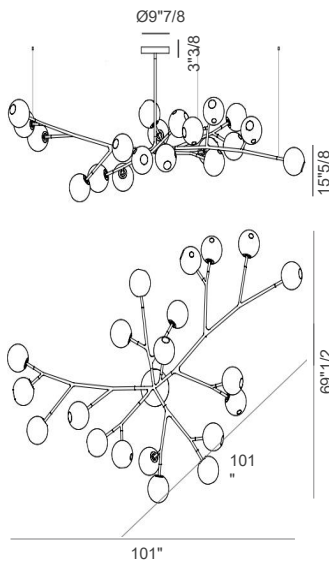

Finishes & Materials

Armature: Matt black rubberized stainless steel.

Pendants: Clear or colored glass.

Armature 28

Dimensions

- 28.5a.1)** 55"7/8W x 19"5/8D x 34"3/8H
- 28.8a.1)** 63"3/8W x 37"3/4D x 32"7/8H
- 28.8a.2)** 97"3/8W x 35"5/8D x 34"7/8H
- 28.9a.1)** 79"1/8W x 68"1/8D x 40"5/8H
- 28.9a.2)** 63"3/4W x 41"D x 38"1/8H
- 28.11a.1)** 93"1/8W x 72"3/8D x 40"5/8H Extender
- 28.11a.2)** 73"5/8W x 41"3/4D x 37"3/8H
- 28.13a.1)** 71"1/4W x 48"D x 37"3/4H
- 28.17a.1)** 76"3/8W x 80"D x 42"H
- 28.20a.1)** 101"W x 69"1/2D x 38"1/8H
- 28.23a.1)** 100"1/4W x 82"7/8D x 44"3/8H
- 28.33a.1)** 106"1/4W x 102"3/8D x 61"3/8H

28.8a.1) Eight pendants

28.8a.2) Eight pendants

28.9a.1) Nine pendants

28.9a.2) Nine pendants

28.11a.1) Eleven pendants

Armature 28

28.11a.2) Eleven pendants

37 3/8H
with 19 5/8
maximum 98 3/8 drop.

28.13a.1) Thirteen pendants

37 3/4H
with 19 5/8
extender
maximum 98 3/8 drop.

28.17a.1) Seventeen pendant

42"H
with 19 5/8
extender
maximum 98 3/8 drop.

28.20a.1) Twenty pendants

38 1/8H
with 19 5/8
maximum 98 3/8 drop.

28.23a.1) Twenty-three pendants

44 3/8H
with 19 5/8
extender
maximum 98 3/8 drop.

28.33a.1) Thirty-three pendants

61 3/8H
with 29 1/2
extender
maximum 98 3/8 drop.

Specifications

Mounting: Ceiling mounted.