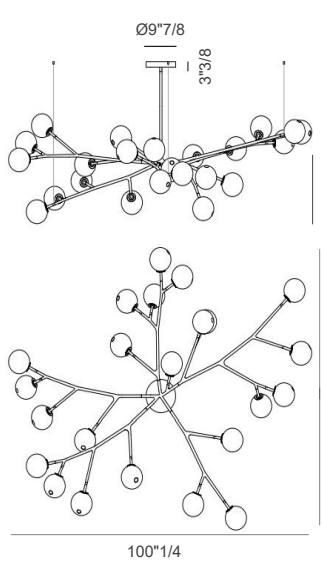

Finishes & Materials

Armature: Matt black rubberized stainless steel.

Pendants: Clear or colored glass.

Armature 28

Dimensions

- 28.5a.1)** 55"7/8W x 19"5/8D x 34"3/8H
- 28.8a.1)** 63"3/8W x 37"3/4D x 32"7/8H
- 28.8a.2)** 97"3/8W x 35"5/8D x 34"7/8H
- 28.9a.1)** 79"1/8W x 68"1/8D x 40"5/8H
- 28.9a.2)** 63"3/4W x 41"D x 38"1/8H
- 28.11a.1)** 93"1/8W x 72"3/8D x 40"5/8H Extender
- 28.11a.2)** 73"5/8W x 41"3/4D x 37"3/8H
- 28.13a.1)** 71"1/4W x 48"D x 37"3/4H
- 28.17a.1)** 76"3/8W x 80"D x 42"H
- 28.20a.1)** 101"W x 69"1/2D x 38"1/8H
- 28.23a.1)** 100"1/4W x 82"7/8D x 44"3/8H
- 28.33a.1)** 106"1/4W x 102"3/8D x 61"3/8H

28.8a.1) Eight pendants

28.8a.2) Eight pendants

28.9a.1) Nine pendants

28.9a.2) Nine pendants

28.11a.1) Eleven pendants

Armature 28

28.11a.2) Eleven pendants

37 3/8H
with 19 5/8
maximum 98 3/8 drop.

28.13a.1) Thirteen pendants

37 3/4H
with 19 5/8
extender
maximum 98 3/8 drop.

28.17a.1) Seventeen pendant

42"H
with 19 5/8
extender
maximum 98 3/8 drop.

28.20a.1) Twenty pendants

38 1/8H
with 19 5/8
maximum 98 3/8 drop.

28.23a.1) Twenty-three pendants

44 3/8H
with 19 5/8
extender
maximum 98 3/8 drop.

28.33a.1) Thirty-three pendants

61 3/8H
with 29 1/2
extender
maximum 98 3/8 drop.

Specifications

Mounting: Ceiling mounted.