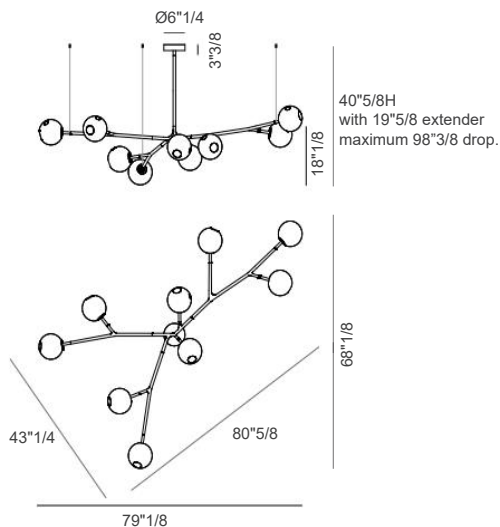

LED lamps, power supplies, and pendant anchor kits are included.

Standard armature comes with 19"5/8 extender (except for 28.33a.1). 28.33a.1 comes with 29"1/2 extender. Also additional extender is available (maximum drop 98"3/8) in 5"7/8, 9"7/8, 19"5/8, 29"1/2 (includes two additional clear pendants) and 47"1/4.

Finishes & Materials

Armature: Matt black rubberized stainless steel.

Pendants: Clear or colored glass.

Armature 28

Dimensions

- 28.5a.1)** 55"7/8W x 19"5/8D x 34"3/8H
- 28.8a.1)** 63"3/8W x 37"3/4D x 32"7/8H
- 28.8a.2)** 97"3/8W x 35"5/8D x 34"7/8H
- 28.9a.1)** 79"1/8W x 68"1/8D x 40"5/8H
- 28.9a.2)** 63"3/4W x 41"D x 38"1/8H
- 28.11a.1)** 93"1/8W x 72"3/8D x 40"5/8H Extender
- 28.11a.2)** 73"5/8W x 41"3/4D x 37"3/8H
- 28.13a.1)** 71"1/4W x 48"D x 37"3/4H
- 28.17a.1)** 76"3/8W x 80"D x 42"H
- 28.20a.1)** 101"W x 69"1/2D x 38"1/8H
- 28.23a.1)** 100"1/4W x 82"7/8D x 44"3/8H
- 28.33a.1)** 106"1/4W x 102"3/8D x 61"3/8H

Standard Extender Lengths

- 19"5/8
- 29"1/2 (28.33a1 only)

Additional Extender Lengths

- 5"7/8
- 9"7/8
- 19"5/8
- 29"1/2 (includes two additional clear pendants)
- 47"1/4

Pendant: ± Ø6"1/2

28.5a.1) Five pendants

28.8a.1) Eight pendants

28.8a.2) Eight pendants

28.9a.1) Nine pendants

28.9a.2) Nine pendants

28.11a.1) Eleven pendants

Armature 28

28.11a.2) Eleven pendants

37 3/8H
with 19 5/8
maximum 98 3/8 drop.