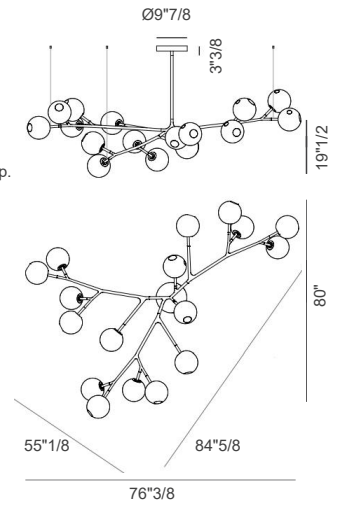

Finishes & Materials

Armature: Matt black rubberized stainless steel.

Pendants: Clear or colored glass.

Armature 28

Dimensions

- 28.5a.1)** 55"7/8W x 19"5/8D x 34"3/8H
- 28.8a.1)** 63"3/8W x 37"3/4D x 32"7/8H
- 28.8a.2)** 97"3/8W x 35"5/8D x 34"7/8H
- 28.9a.1)** 79"1/8W x 68"1/8D x 40"5/8H
- 28.9a.2)** 63"3/4W x 41"D x 38"1/8H
- 28.11a.1)** 93"1/8W x 72"3/8D x 40"5/8H Extender
- 28.11a.2)** 73"5/8W x 41"3/4D x 37"3/8H
- 28.13a.1)** 71"1/4W x 48"D x 37"3/4H
- 28.17a.1)** 76"3/8W x 80"D x 42"H
- 28.20a.1)** 101"W x 69"1/2D x 38"1/8H
- 28.23a.1)** 100"1/4W x 82"7/8D x 44"3/8H
- 28.33a.1)** 106"1/4W x 102"3/8D x 61"3/8H

Standard Extender Lengths

- 19"5/8
- 29"1/2 (28.33a1 only)

Additional Extender Lengths

- 5"7/8
- 9"7/8
- 19"5/8
- 29"1/2 (includes two additional clear pendants)
- 47"1/4

Pendant: ± Ø6"1/2

28.5a.1) Five pendants

28.8a.1) Eight pendants

28.8a.2) Eight pendants

28.9a.1) Nine pendants

28.9a.2) Nine pendants

28.11a.1) Eleven pendants

Armature 28

28.11a.2) Eleven pendants

37 3/8H
with 19 5/8
maximum 98 3/8 drop.

28.13a.1) Thirteen pendants

37 3/4H
with 19 5/8
extender
maximum 98 3/8 drop.

28.17a.1) Seventeen pendant

42"H
with 19 5/8
extender
maximum 98 3/8 drop.

28.20a.1) Twenty pendants

38 1/8H
with 19 5/8
maximum 98 3/8 drop.