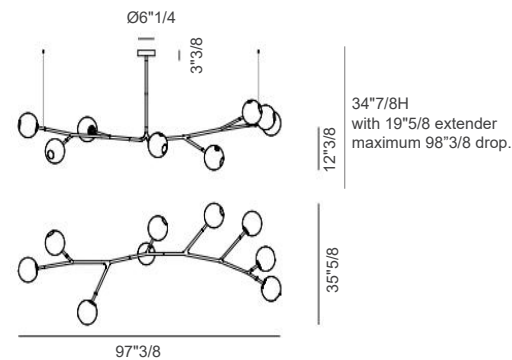

LED lamps, power supplies, and pendant anchor kits are included.

Standard armature comes with 19"5/8 extender (except for 28.33a.1). 28.33a.1 comes with 29"1/2 extender. Also additional extender is available (maximum drop 98"3/8) in 5"7/8, 9"7/8, 19"5/8, 29"1/2 (includes two additional clear pendants) and 47"1/4.

Finishes & Materials

Armature: Matt black rubberized stainless steel.

Pendants: Clear or colored glass.

Armature 28

Dimensions

- 28.5a.1)** 55"7/8W x 19"5/8D x 34"3/8H
- 28.8a.1)** 63"3/8W x 37"3/4D x 32"7/8H
- 28.8a.2)** 97"3/8W x 35"5/8D x 34"7/8H
- 28.9a.1)** 79"1/8W x 68"1/8D x 40"5/8H
- 28.9a.2)** 63"3/4W x 41"D x 38"1/8H
- 28.11a.1)** 93"1/8W x 72"3/8D x 40"5/8H Extender
- 28.11a.2)** 73"5/8W x 41"3/4D x 37"3/8H
- 28.13a.1)** 71"1/4W x 48"D x 37"3/4H
- 28.17a.1)** 76"3/8W x 80"D x 42"H
- 28.20a.1)** 101"W x 69"1/2D x 38"1/8H
- 28.23a.1)** 100"1/4W x 82"7/8D x 44"3/8H
- 28.33a.1)** 106"1/4W x 102"3/8D x 61"3/8H

Standard Extender Lengths

- 19"5/8
- 29"1/2 (28.33a1 only)

Additional Extender Lengths

- 5"7/8
- 9"7/8
- 19"5/8
- 29"1/2 (includes two additional clear pendants)
- 47"1/4

Pendant: ± Ø6"1/2

28.5a.1) Five pendants

28.8a.1) Eight pendants

28.8a.2) Eight pendants

28.9a.1) Nine pendants

28.9a.2) Nine pendants

28.11a.1) Eleven pendants

Armature 28

28.11a.2) Eleven pendants

37 3/8H
with 19 5/8
maximum 98 3/8 drop.