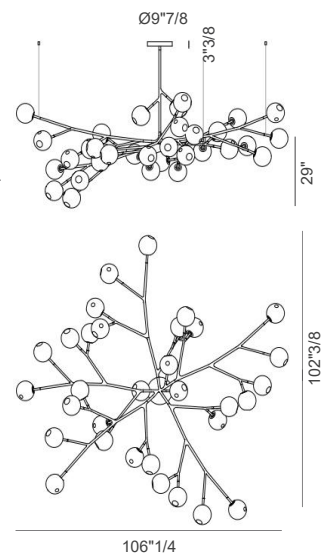

Finishes & Materials

Armature: Matt black rubberized stainless steel.

Pendants: Clear or colored glass.

Armature 28

Dimensions

- 28.5a.1)** 55"7/8W x 19"5/8D x 34"3/8H
- 28.8a.1)** 63"3/8W x 37"3/4D x 32"7/8H
- 28.8a.2)** 97"3/8W x 35"5/8D x 34"7/8H
- 28.9a.1)** 79"1/8W x 68"1/8D x 40"5/8H
- 28.9a.2)** 63"3/4W x 41"D x 38"1/8H
- 28.11a.1)** 93"1/8W x 72"3/8D x 40"5/8H Extender
- 28.11a.2)** 73"5/8W x 41"3/4D x 37"3/8H
- 28.13a.1)** 71"1/4W x 48"D x 37"3/4H
- 28.17a.1)** 76"3/8W x 80"D x 42"H
- 28.20a.1)** 101"W x 69"1/2D x 38"1/8H
- 28.23a.1)** 100"1/4W x 82"7/8D x 44"3/8H
- 28.33a.1)** 106"1/4W x 102"3/8D x 61"3/8H

28.8a.1) Eight pendants

28.8a.2) Eight pendants

28.9a.1) Nine pendants

28.9a.2) Nine pendants

28.11a.1) Eleven pendants

Armature 28

28.11a.2) Eleven pendants

37 3/8H
with 19 5/8
maximum 98 3/8 drop.

28.13a.1) Thirteen pendants

37 3/4H
with 19 5/8
extender
maximum 98 3/8 drop.

28.17a.1) Seventeen pendant

42"H
with 19 5/8
extender
maximum 98 3/8 drop.

28.20a.1) Twenty pendants

38 1/8H
with 19 5/8
maximum 98 3/8 drop.

28.23a.1) Twenty-three pendants

44 3/8H
with 19 5/8
extender
maximum 98 3/8 drop.

28.33a.1) Thirty-three pendants

61 3/8H
with 29 1/2
extender
maximum 98 3/8 drop.

Specifications

Mounting: Ceiling mounted.