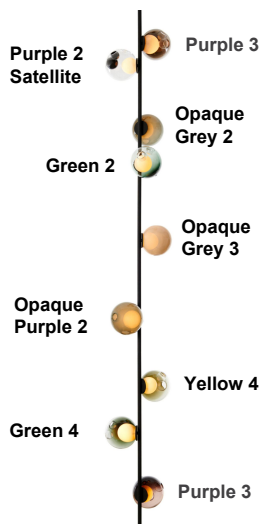

28 Stem

Description

Ceiling lamp with structure in a black or brass finish. Made with glass spheres lamp holder cavities. Pendants comes in clear or colored glass.

The lamp is created as a result from a complex glass blowing technique whereby air pressure is intermittently introduced into and then removed from a glass matrix which is intermittently heated and then rapidly cooled. The result is a distorted spherical shape with a composed collection of imploded inner shapes, one of which acts as a shade for the light source.

28 Stem

28.3ss-short Compositions

Stem-3A

Stem-3B

28.3ss-long Compositions

Stem-L-3A

Stem-L-3B

28.6ss Compositions

Stem-6A

Stem-6B

28.9ss Compositions

Stem-9A

Stem-9B

28.12ss Compositions

Stem-12A (off)

Stem-12B