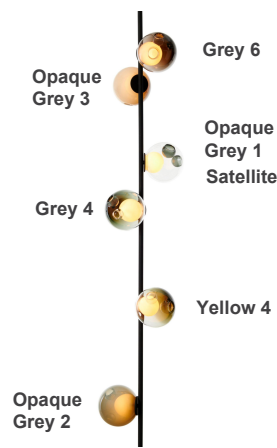

28 Stem

Description

Ceiling lamp with structure in a black or brass finish. Made with glass spheres lamp holder cavities. Pendants comes in clear or colored glass.

The lamp is created as a result from a complex glass blowing technique whereby air pressure is intermittently introduced into and then removed from a glass matrix which is intermittently heated and then rapidly cooled. The result is a distorted spherical shape with a composed collection of imploded inner shapes, one of which acts as a shade for the light source.

28 Stem

28.3ss-short Compositions

Stem-3A

Stem-3B

28.3ss-long Compositions

Stem-L-3A

Stem-L-3B

28.6ss Compositions

Stem-6A

Stem-6B

28.9ss Compositions

Stem-9A

Stem-9B

28.12ss Compositions

Stem-12A (off)

Stem-12B