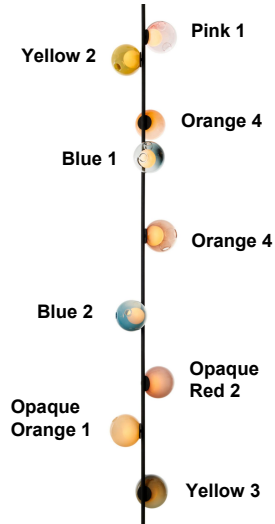

28 Stem

Description

Ceiling lamp with structure in a black or brass finish. Made with glass spheres lamp holder cavities. Pendants comes in clear or colored glass.

The lamp is created as a result from a complex glass blowing technique whereby air pressure is intermittently introduced into and then removed from a glass matrix which is intermittently heated and then rapidly cooled. The result is a distorted spherical shape with a composed collection of imploded inner shapes, one of which acts as a shade for the light source.

Ceiling to floor
28.9ss

Ceiling to floor
28.12ss

Specifications

Mounting: Ceiling mounted.

Glass Color: Clear, colour pendants.

Lamp: 1W LED, 2700K, 100lm.

Finishes: Brass or black powder coated stem.

Materials: Blown glass, brass stem, electrical components.

28 Stem

28.3ss-short Compositions

Stem-3A

Stem-3B

28.3ss-long Compositions

Stem-L-3A

Stem-L-3B

28.6ss Compositions

Stem-6A

Stem-6B

28.9ss Compositions

Stem-9A

Stem-9B

28.12ss Compositions

Stem-12A (off)

Stem-12B