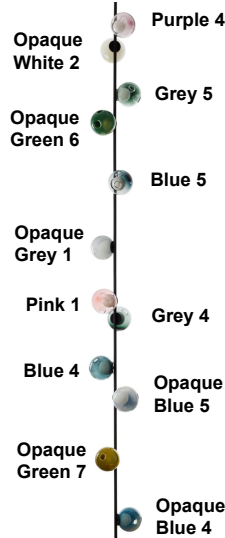

28 Stem

Description

Ceiling lamp with structure in a black or brass finish. Made with glass spheres lamp holder cavities. Pendants comes in clear or colored glass.

The lamp is created as a result from a complex glass blowing technique whereby air pressure is intermittently introduced into and then removed from a glass matrix which is intermittently heated and then rapidly cooled. The result is a distorted spherical shape with a composed collection of imploded inner shapes, one of which acts as a shade for the light source.

Ceiling to floor
28.9ss

Ceiling to floor
28.12ss

Specifications

Mounting: Ceiling mounted.

Glass Color: Clear, colour pendants.

Lamp: 1W LED, 2700K, 100lm.

Finishes: Brass or black powder coated stem.

Materials: Blown glass, brass stem, electrical components.

28 Stem

28.3ss-short Compositions

Stem-3A

Stem-3B

28.3ss-long Compositions

Stem-L-3A

Stem-L-3B

28.6ss Compositions

Stem-6A

Stem-6B

28.9ss Compositions

Stem-9A

Stem-9B

28.12ss Compositions

Stem-12A (off)

Stem-12B