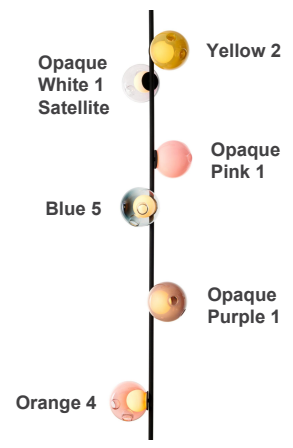

28 Stem

Description

Ceiling lamp with structure in a black or brass finish. Made with glass spheres lamp holder cavities. Pendants comes in clear or colored glass.

The lamp is created as a result from a complex glass blowing technique whereby air pressure is intermittently introduced into and then removed from a glass matrix which is intermittently heated and then rapidly cooled. The result is a distorted spherical shape with a composed collection of imploded inner shapes, one of which acts as a shade for the light source.

28 Stem

28.3ss-short Compositions

Stem-3A

Stem-3B

28.3ss-long Compositions

Stem-L-3A

Stem-L-3B

28.6ss Compositions

Stem-6A

Stem-6B

28.9ss Compositions

Stem-9A

Stem-9B

28.12ss Compositions

Stem-12A (off)

Stem-12B