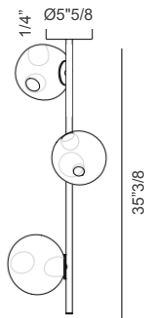

28 Stem

Description

Ceiling lamp with structure in a black or brass finish. Made with glass spheres lamp holder cavities. Pendants comes in clear or colored glass.

The lamp is created as a result from a complex glass blowing technique whereby air pressure is intermittently introduced into and then removed from a glass matrix which is intermittently heated and then rapidly cooled. The result is a distorted spherical shape with a composed collection of imploded inner shapes, one of which acts as a shade for the light source.

LED lamps and power supplies are included.

Optional additional extender available.

28 Stem

Dimensions

- 28.3ss-short) 35"3/8H with 3 pendants.
- 28.3ss-long) 70"7/8H with 3 pendants.
- 28.6ss) 70"7/8H with 6 pendants.
- 28.9ss) 106"1/4H with 9 pendants.
- 28.12ss) 145"5/8H with 12 pendants.

Pendant: 6"1/2 approx.

Additional Extender Lengths:

- 6"
- 12"
- 36"
- 60"

Pendant

± 6"1/2

Ceiling lamp
28.3ss-short

Ceiling lamp
28.3ss-long

Ceiling to floor
28.6ss

Ceiling to floor
28.9ss

Ceiling to floor
28.12ss

Specifications

Mounting: Ceiling mounted.

Glass Color: Clear, colour pendants.

Lamp: 1W LED, 2700K, 100lm.

Finishes: Brass or black powder coated stem.

Materials: Blown glass, brass stem, electrical components.