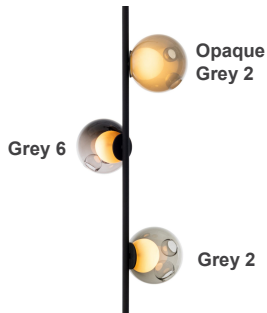

28 Stem

Description

Ceiling lamp with structure in a black or brass finish. Made with glass spheres lamp holder cavities. Pendants comes in clear or colored glass.

The lamp is created as a result from a complex glass blowing technique whereby air pressure is intermittently introduced into and then removed from a glass matrix which is intermittently heated and then rapidly cooled. The result is a distorted spherical shape with a composed collection of imploded inner shapes, one of which acts as a shade for the light source.

LED lamps and power supplies are included.

Optional additional extender available.

28 Stem

Dimensions

- 28.3ss-short) 35"3/8H with 3 pendants.
- 28.3ss-long) 70"7/8H with 3 pendants.
- 28.6ss) 70"7/8H with 6 pendants.
- 28.9ss) 106"1/4H with 9 pendants.
- 28.12ss) 145"5/8H with 12 pendants.

Ceiling to floor
28.9ss

Ceiling to floor
28.12ss

Specifications

Mounting: Ceiling mounted.

Glass Color: Clear, colour pendants.

Lamp: 1W LED, 2700K, 100lm.

Finishes: Brass or black powder coated stem.

Materials: Blown glass, brass stem, electrical components.

28 Stem

28.3ss-short Compositions

Stem-3A

Stem-3B

28.3ss-long Compositions

Stem-L-3A

Stem-L-3B

28.6ss Compositions