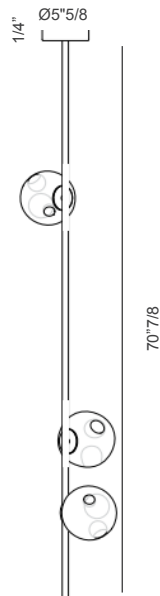

28 Stem

Description

Ceiling lamp with structure in a black or brass finish. Made with glass spheres lamp holder cavities. Pendants comes in clear or colored glass.

The lamp is created as a result from a complex glass blowing technique whereby air pressure is intermittently introduced into and then removed from a glass matrix which is intermittently heated and then rapidly cooled. The result is a distorted spherical shape with a composed collection of imploded inner shapes, one of which acts as a shade for the light source.

LED lamps and power supplies are included.

Optional additional extender available.

28 Stem

Dimensions

- 28.3ss-short) 35"3/8H with 3 pendants.
- 28.3ss-long) 70"7/8H with 3 pendants.
- 28.6ss) 70"7/8H with 6 pendants.
- 28.9ss) 106"1/4H with 9 pendants.
- 28.12ss) 145"5/8H with 12 pendants.

Pendant: 6"1/2 approx.

Additional Extender Lengths:

- 6"
- 12"
- 36"
- 60"

Pendant

± 6"1/2

Ceiling lamp
28.3ss-short

Ceiling lamp
28.3ss-long

Ceiling to floor
28.6ss

Ceiling to floor
28.9ss

Ceiling to floor
28.12ss

Specifications

Mounting: Ceiling mounted.

Glass Color: Clear, colour pendants.

Lamp: 1W LED, 2700K, 100lm.

Finishes: Brass or black powder coated stem.

Materials: Blown glass, brass stem, electrical components.