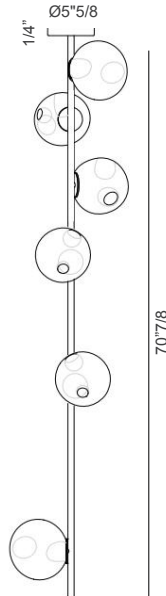

28 Stem

Description

Ceiling lamp with structure in a black or brass finish. Made with glass spheres lamp holder cavities. Pendants comes in clear or colored glass.

The lamp is created as a result from a complex glass blowing technique whereby air pressure is intermittently introduced into and then removed from a glass matrix which is intermittently heated and then rapidly cooled. The result is a distorted spherical shape with a composed collection of imploded inner shapes, one of which acts as a shade for the light source.

LED lamps and power supplies are included.

Optional additional extender available.

28 Stem

Dimensions

- 28.3ss-short) 35"3/8H with 3 pendants.
- 28.3ss-long) 70"7/8H with 3 pendants.
- 28.6ss) 70"7/8H with 6 pendants.
- 28.9ss) 106"1/4H with 9 pendants.
- 28.12ss) 145"5/8H with 12 pendants.

Pendant: 6"1/2 approx.

Additional Extender Lengths:

- 6"
- 12"
- 36"
- 60"

Pendant

± 6"1/2

Ceiling lamp
28.3ss-short

Ceiling lamp
28.3ss-long

Ceiling to floor
28.6ss

Ceiling to floor
28.9ss

Ceiling to floor
28.12ss

Specifications

Mounting: Ceiling mounted.

Glass Color: Clear, colour pendants.

Lamp: 1W LED, 2700K, 100lm.

Finishes: Brass or black powder coated stem.

Materials: Blown glass, brass stem, electrical components.