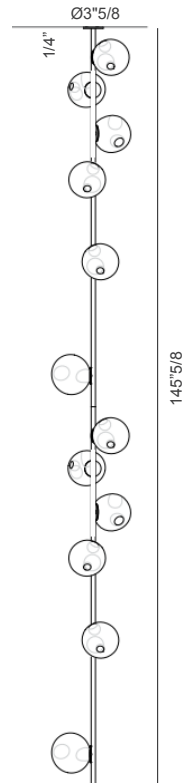

28 Stem

Description

Ceiling lamp with structure in a black or brass finish. Made with glass spheres lamp holder cavities. Pendants comes in clear or colored glass.

The lamp is created as a result from a complex glass blowing technique whereby air pressure is intermittently introduced into and then removed from a glass matrix which is intermittently heated and then rapidly cooled. The result is a distorted spherical shape with a composed collection of imploded inner shapes, one of which acts as a shade for the light source.

LED lamps and power supplies are included.

Optional additional extender available.

28 Stem

Dimensions

- 28.3ss-short) 35"3/8H with 3 pendants.
- 28.3ss-long) 70"7/8H with 3 pendants.
- 28.6ss) 70"7/8H with 6 pendants.
- 28.9ss) 106"1/4H with 9 pendants.
- 28.12ss) 145"5/8H with 12 pendants.

Pendant: 6"1/2 approx.

Additional Extender Lengths:

- 6"
- 12"
- 36"
- 60"

Pendant

± 6"1/2

Ceiling lamp
28.3ss-short

Ceiling lamp
28.3ss-long

Ceiling to floor
28.6ss

Ceiling to floor
28.9ss

Ceiling to floor
28.12ss

Specifications

Mounting: Ceiling mounted.

Glass Color: Clear, colour pendants.

Lamp: 1W LED, 2700K, 100lm.

Finishes: Brass or black powder coated stem.

Materials: Blown glass, brass stem, electrical components.