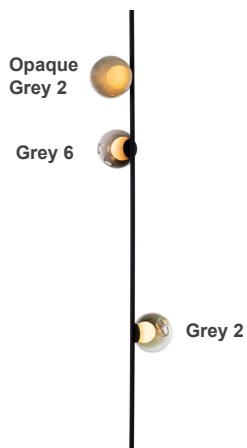

28 Stem

Description

Ceiling lamp with structure in a black or brass finish. Made with glass spheres lamp holder cavities. Pendants comes in clear or colored glass.

The lamp is created as a result from a complex glass blowing technique whereby air pressure is intermittently introduced into and then removed from a glass matrix which is intermittently heated and then rapidly cooled. The result is a distorted spherical shape with a composed collection of imploded inner shapes, one of which acts as a shade for the light source.

Ceiling to floor
28.9ss

Ceiling to floor
28.12ss

Specifications

Mounting: Ceiling mounted.

Glass Color: Clear, colour pendants.

Lamp: 1W LED, 2700K, 100lm.

Finishes: Brass or black powder coated stem.

Materials: Blown glass, brass stem, electrical components.

28 Stem

28.3ss-short Compositions

Stem-3A

Stem-3B

28.3ss-long Compositions

Stem-L-3A

Stem-L-3B

28.6ss Compositions

Stem-6A

Stem-6B

28.9ss Compositions

Stem-9A

Stem-9B

28.12ss Compositions

Stem-12A (off)

Stem-12B