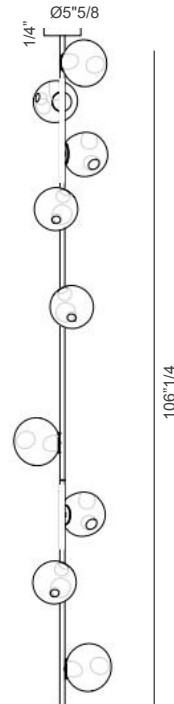

28 Stem

Description

Ceiling lamp with structure in a black or brass finish. Made with glass spheres lamp holder cavities. Pendants comes in clear or colored glass.

The lamp is created as a result from a complex glass blowing technique whereby air pressure is intermittently introduced into and then removed from a glass matrix which is intermittently heated and then rapidly cooled. The result is a distorted spherical shape with a composed collection of imploded inner shapes, one of which acts as a shade for the light source.

LED lamps and power supplies are included.

Optional additional extender available.

28 Stem

Dimensions

- 28.3ss-short) 35"3/8H with 3 pendants.
- 28.3ss-long) 70"7/8H with 3 pendants.
- 28.6ss) 70"7/8H with 6 pendants.
- 28.9ss) 106"1/4H with 9 pendants.
- 28.12ss) 145"5/8H with 12 pendants.

Pendant: 6"1/2 approx.

Additional Extender Lengths:

- 6"
- 12"
- 36"
- 60"

Pendant

± 6"1/2

Ceiling lamp
28.3ss-short

Ceiling lamp
28.3ss-long

Ceiling to floor
28.6ss

Ceiling to floor
28.9ss

Ceiling to floor
28.12ss

Specifications

Mounting: Ceiling mounted.

Glass Color: Clear, colour pendants.

Lamp: 1W LED, 2700K, 100lm.

Finishes: Brass or black powder coated stem.

Materials: Blown glass, brass stem, electrical components.