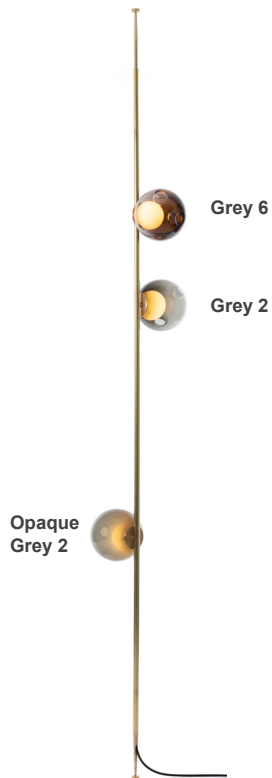

28 Stem

28.3scm Compositions

Stem Column-3A