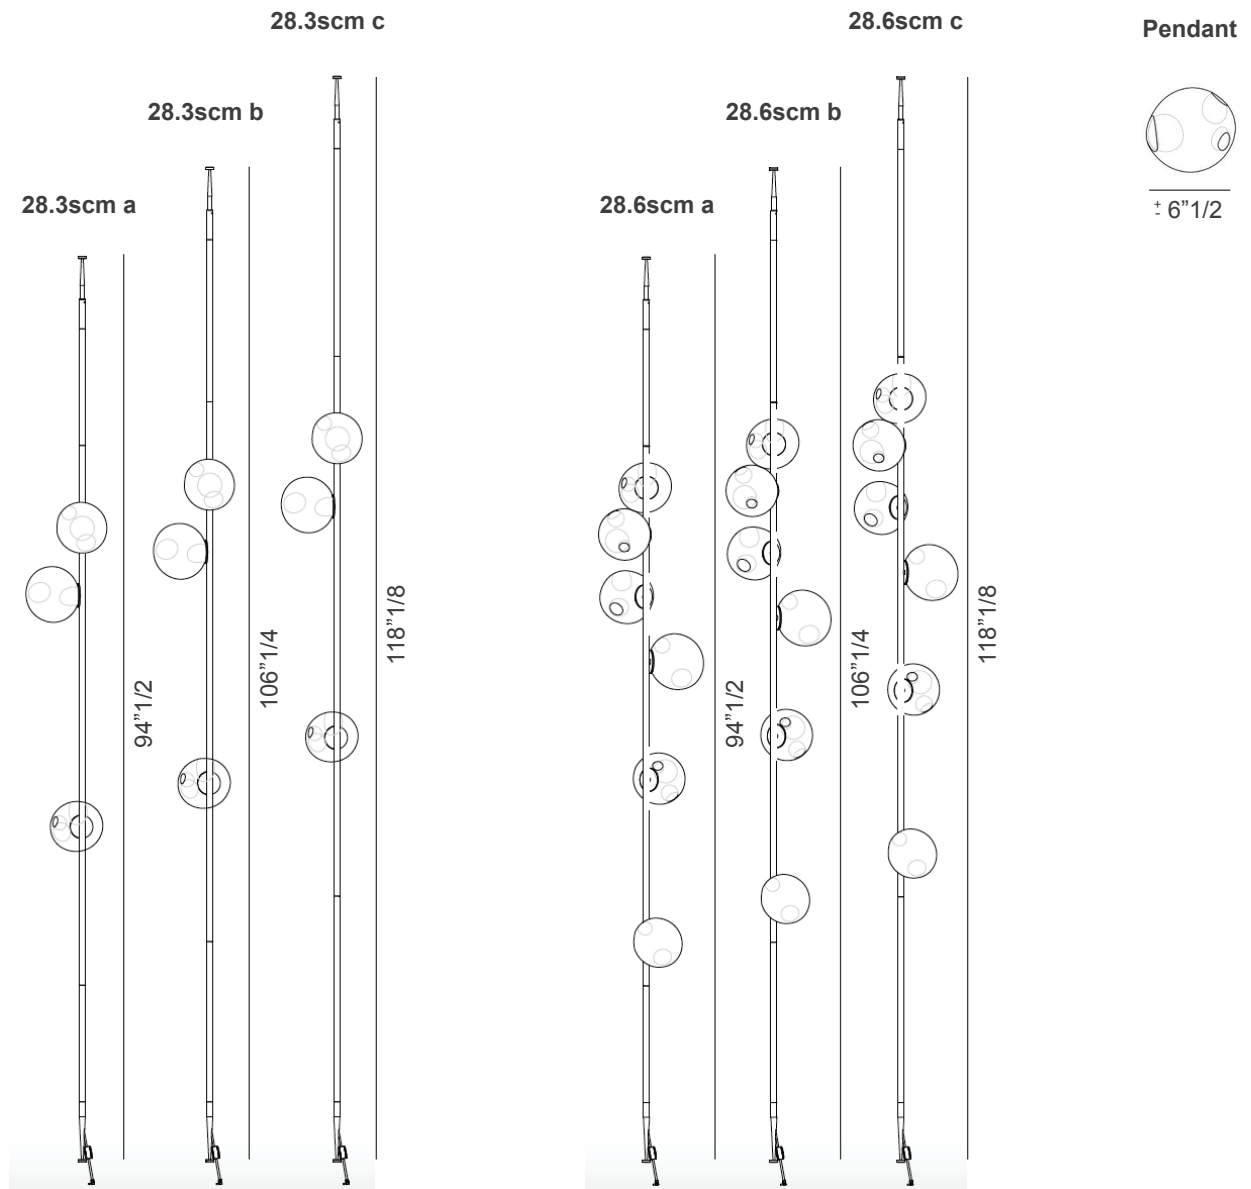

28 Stem

Dimensions

- 28.3scm a) 94"1/2H with 3 pendants.
- 28.3scm b) 106"1/4H with 3 pendants.
- 28.3scm c) 118"1/8H with 3 pendants.
- 28.6scm a) 94"1/2H with 6 pendants.
- 28.6scm b) 106"1/4H with 6 pendants.
- 28.6scm c) 118"1/8H with 6 pendants.

Plug type: Type A, 110V

Additional extender:

- 6"
- 12"

Pendant: 6"1/2 aprox.