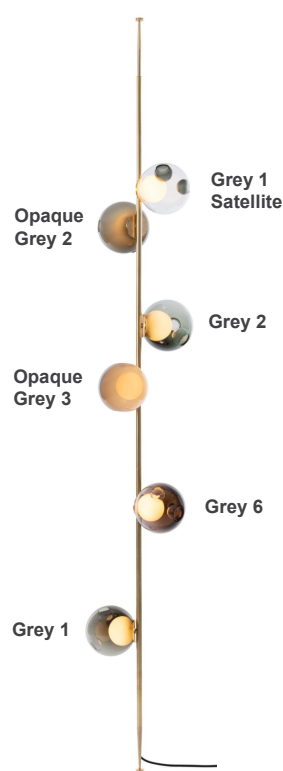

28.6scm Compositions

Stem Column-6A