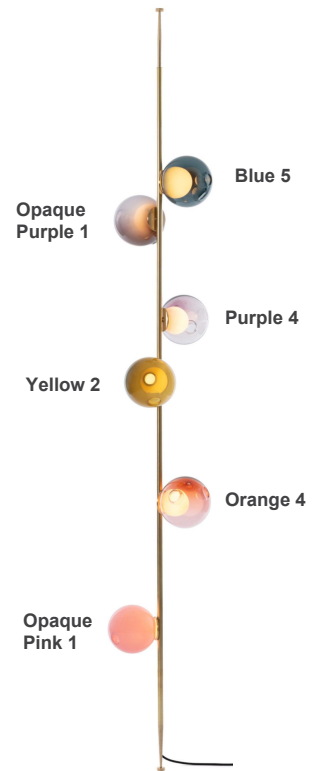

Stem Column-6B

Specifications

Glass Color: Clear, colour pendants.

Lamp: 1W LED, 2700K, 100lm.

Plug Type: Type A - 110V.

Extenders: Additional extender available in 6" and in 12".

Cable Length: 90"1/8 black flexible cord.

Materials: Blown glass, braided metal coaxial cable, electrical components, steel canopy.

Finishes: Brass or black powder coated stem.

Power Supply: Integral, dial control with build-in dimmer.

Environment: Indoor, dry location. IP20.