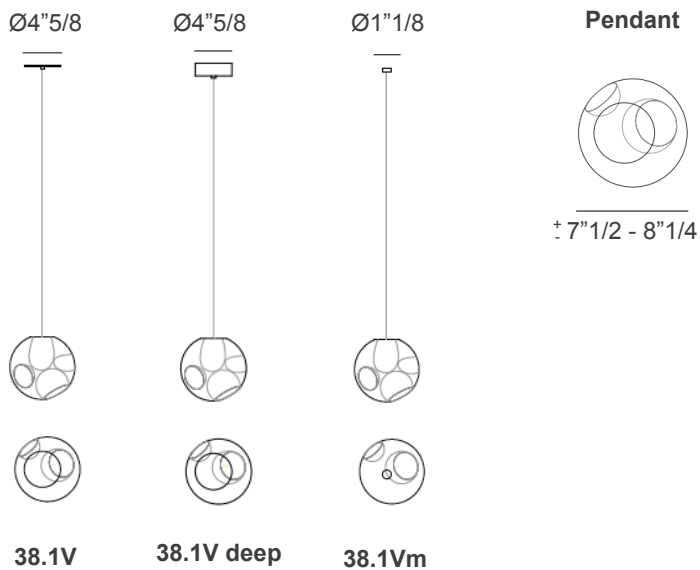

38V

Description

Suspension lamp made with clear glass exterior spheres and milk white interior lamp holder cavities. A large glass sphere is blown with a multitude of haphazard interior cavities, which intersect and collide in unpredictable ways.

Each pendant comes standard with 118"1/8 of coaxial cable. Up-charge applies for lengths over 118"1/8. Cable length can be adjusted on site. White, black or brushed nickel canopy.

Lamps and power supplies are included.

Environment: Indoor, dry location. IP30

38V

Dimensions

38.1V: $\text{Ø}4\frac{5}{8}$ x $1\frac{1}{4}$ "H shallow canopy.

38.1V deep: $\text{Ø}4\frac{5}{8}$ x $1\frac{5}{8}$ "H deep canopy.

38.1Vm: $\text{Ø}1\frac{1}{8}$ mini canopy.

Pendant: $7\frac{1}{2}$ - $8\frac{1}{4}$ aprox.

Standard Coaxial Cable Length:

- $118\frac{1}{8}$

Additional Coaxial Cable Lengths:

- $236\frac{1}{4}$
- $354\frac{3}{8}$
- $472\frac{3}{8}$
- $590\frac{1}{2}$
- $708\frac{5}{8}$
- $826\frac{3}{4}$
- $944\frac{7}{8}$
- 1063