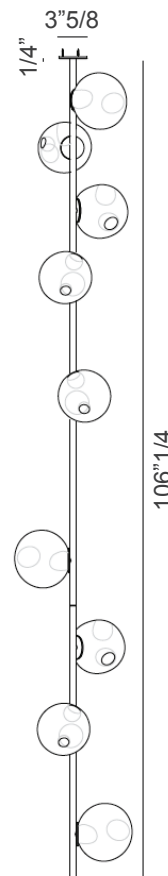

Ceiling to floor
38.9ss