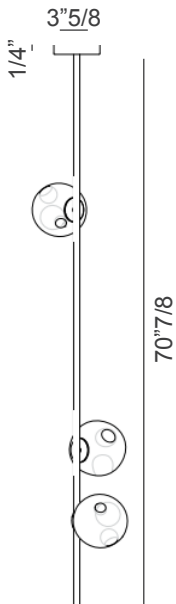

## 38V Stem

### **Description**

Ceiling mounted stem fixtures come in unlacquered brass or black powder coated finish.

Made with clear glass exterior spheres and milk white interior lamp holder cavities.

A large glass sphere is blown with a multitude of haphazard interior cavities, which intersect and collide in unpredictable ways.

### Dimensions

- 38.3ss.tall)** 70"7/8H with 3 pendants.
- 38.3ss.short)** 35"3/8H with 3 pendants.
- 38.6ss)** 70"7/8H with 6 pendants.
- 38.9ss)** 106"1/4H with 9 pendants.
- 38.12ss)** 145"5/8H with 12 pendants.

**Pendant:** 7"1/2 - 8"1/2 approx.

Pendant

± 7"1/2 - 8"1/2

**Additional Extender Lengths:**

- 6"
- 12"
- 36"
- 60"

Ceiling lamp  
38.3ss

Ceiling lamp  
38.3ss

Ceiling to floor  
38.6ss