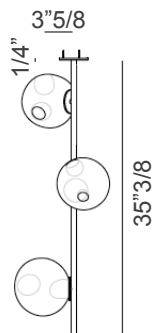

### Dimensions

- 38.3ss.tall)** 70"7/8H with 3 pendants.
- 38.3ss.short)** 35"3/8H with 3 pendants.
- 38.6ss)** 70"7/8H with 6 pendants.
- 38.9ss)** 106"1/4H with 9 pendants.
- 38.12ss)** 145"5/8H with 12 pendants.

**Pendant:** 7"1/2 - 8"1/2 approx.

Pendant

± 7"1/2 - 8"1/2

**Additional Extender Lengths:**

- 6"
- 12"
- 36"
- 60"

Ceiling lamp  
38.3ss

Ceiling lamp  
38.3ss

Ceiling to floor  
38.6ss

Ceiling to floor  
38.9ss

Ceiling to floor  
38.12ss