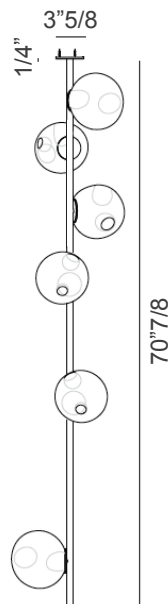

## 38V Stem

### **Description**

Ceiling mounted stem fixtures come in unlacquered brass or black powder coated finish.

Made with clear glass exterior spheres and milk white interior lamp holder cavities.

A large glass sphere is blown with a multitude of haphazard interior cavities, which intersect and collide in unpredictable ways.

### Dimensions

- 38.3ss.tall)** 70"7/8H with 3 pendants.
- 38.3ss.short)** 35"3/8H with 3 pendants.
- 38.6ss)** 70"7/8H with 6 pendants.
- 38.9ss)** 106"1/4H with 9 pendants.
- 38.12ss)** 145"5/8H with 12 pendants.

**Pendant:** 7"1/2 - 8"1/2 approx.

Pendant

± 7"1/2 - 8"1/2

**Additional Extender Lengths:**

- 6"
- 12"
- 36"
- 60"

Ceiling lamp  
38.3ss

Ceiling lamp  
38.3ss

Ceiling to floor  
38.6ss