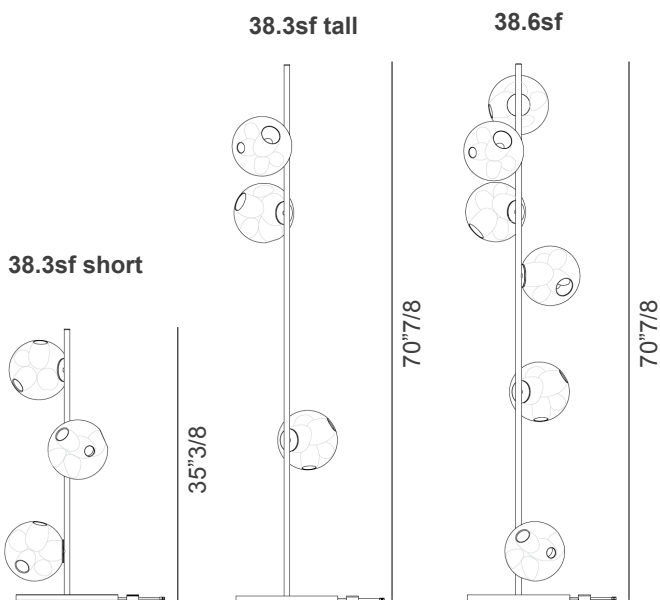

38V Stem

Description

Floor lamp with structure in black or brass finish.

Made with clear glass exterior spheres and milk white interior lamp holder cavities. A large glass sphere is blown with a multitude of haphazard interior cavities, which intersect and collide in unpredictable ways.

LED lamps and power cord are included. Dimmable with build-in dial control.

Lamp: 1W LED, 2700K, 100lm

Plug Types: Type A - 110V

Base: Ø13"

Cable Length: 90"1/8 black flexible cord.

Materials: Blown glass, brass stem, electrical components

Power Supply: Integral, dial control with build-in dimmer

Environment: Indoor, dry location. IP20

Dimensions

38.3Vsf short) 35"3/8H with 3 pendants.

38.3Vsf tall) 70"7/8H with 3 pendants.

38.6sf) 70"7/8H with 6 pendants.

Pendant: 7"1/2 - 8"1/4 aprox.

Pendant

± 7"1/2 - 8"1/4