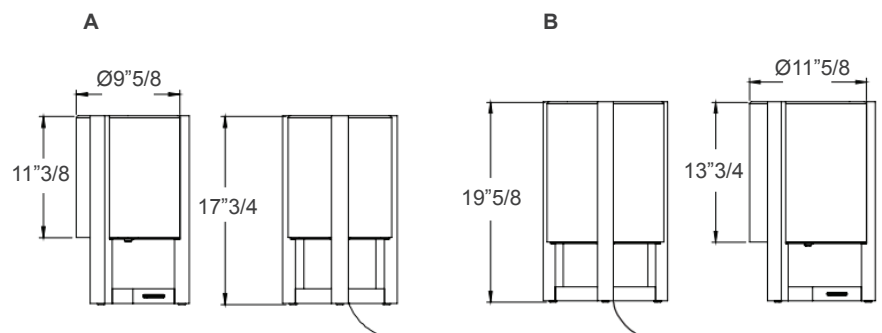

Tristar

Description

Floor lamp with frame in Teak wood or aluminium powder coated and lampshade in smoked glass. Decorative led filament bulb included.

Light Source:
E26 - 280lm / 2200k - 4w.

Designed by Royal Botania.

Dimensions

- A) $\text{Ø}9\frac{5}{8}$ x $17\frac{3}{4}$ H
B) $\text{Ø}11\frac{5}{8}$ x $19\frac{5}{8}$ H

Cable length: $255\frac{7}{8}$

Finishes and materials

Frame: Teak wood or aluminium powder coated.