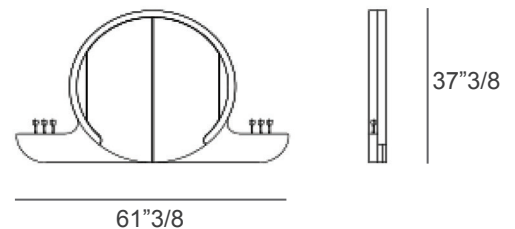

(For more specifications, please refer to "Finishes & Materials")