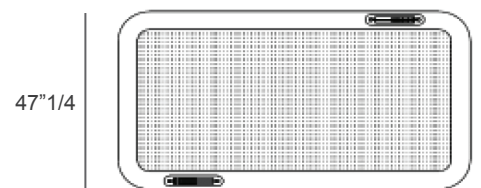

Arya

Design: Pino Vismara

Description

Air Hockey Table with boosted engine and fans to guarantee an excellent game fluidity. The engine generates an air pillow on the playing field, to make the disk sliding like on an ice plate. The playing field is in metal laminate (available in different colors) with punctures that guarantee a proper air back flow. Lacquered wooden legs covered with European leather and metals parts. Edges covered with European leather available in different colors and top lacquered. Includes 2 pushers and 2 pucks accessories. Made in Italy.

Dimensions

86"1/4W x 47"1/4D x 32"1/4H

Finishes and materials

Playing field: Metal laminate in different colors, with punctures.
Edges & Legs: Wood covered with Top grain leather and metal parts in chrome or gold polished stainless steel.