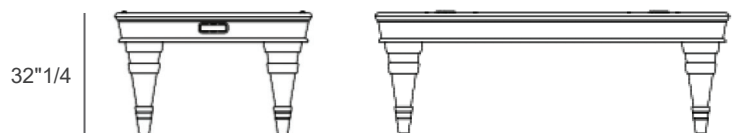

Arya

Design: Pino Vismara

Description

Air Hockey Table with boosted engine and fans to guarantee an excellent game fluidity. The engine generates an air pillow on the playing field, to make the disk sliding like on an ice plate. The playing field is in metal laminate (available in different colors) with punctures that guarantee a proper air back flow. Lacquered wooden legs covered with European leather and metals parts. Edges covered with European leather available in different colors and top lacquered. Includes 2 pushers and 2 pucks accessories. Made in Italy.

Dimensions

86"1/4W x 47"1/4D x 32"1/4H

Finishes and materials

Playing field: Metal laminate in different colors, with punctures.
Edges & Legs: Wood covered with Top grain leather and metal parts in chrome or gold polished stainless steel.

(For more specifications, please refer to "Finishes & Materials")

86"1/4