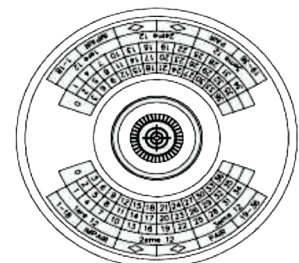

Convivium

Design: Pino Vismara

Description

Round multifunctional table for dining and playing. Top made of built-in lacquered printed and tempered glass with two roulette boards. Central roulette covered with removable glass and lacquered wooden Lazy Susan element. Soft Touch lacquered table edge. Lacquered rings base with steel profiles. Available accessories: aluminum chips case, wooden chips rack, chips rake, inlaid Ebony chips box. Made in Italy.

Dimensions

Ø63" x 30"3/8H

30"3/8

Ø63"

Finishes and materials

Top: Lacquered printed and tempered glass.

Roulette: Lacquered wooden Lazy Susan + cover removable glass.

Edge: Soft Touch lacquered finish.

Chips Box:

25"1/8W x 8"1/8D x 4"1/8H

Chips Holder:

9"7/8W x 10"5/8D x 9"7/8H

Chips Rake:

35"3/8W x 7"D

(For more specifications, please refer to "Finishes & Materials")