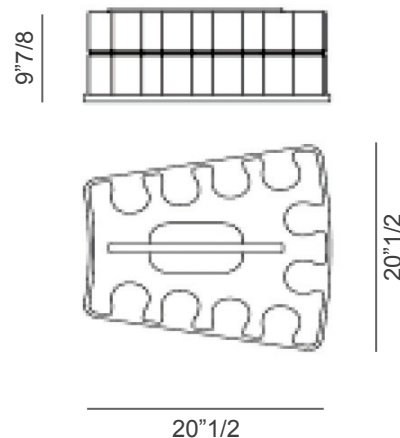

Dimensions

Ø63" x 30"3/8H

30"3/8

Ø63"

Finishes and materials

Top: Lacquered printed and tempered glass.

Roulette: Lacquered wooden Lazy Susan + cover removable glass.

Edge: Soft Touch lacquered finish.

Base: Lacquered wood with steel profiles in polished chrome or gold finish.

(For more specifications, please refer to "Finishes & Materials")

Convivium

Optional accessories:

- **Chips Box:** Wooden chips box with Ebony Makassar inlaid with maple wood lid. Handle in polished gold brass. Lacquered structure in Soft Touch. Complete of 500 chips set, 2 decks of cards and 5 dices.
- **Chips Case:** Basic aluminum chips case. Complete of 500 chips set, 2 decks of cards and 5 dices.
- **Chips Holder:** Lacquered wooden table chips rack with extractable gold plated or chromed steel handle. Capacity: 300 chips.
- **Chips Rake:** Made of polished chrome or gold steel with solid Mahogany handle.

Chips Box:

25"1/8W x 8"1/8D x 4"1/8H

Chips Holder:

9"7/8W x 10"5/8D x 9"7/8H

Chips Rake:

35"3/8W x 7"D

(For more specifications, please refer to "Finishes & Materials")