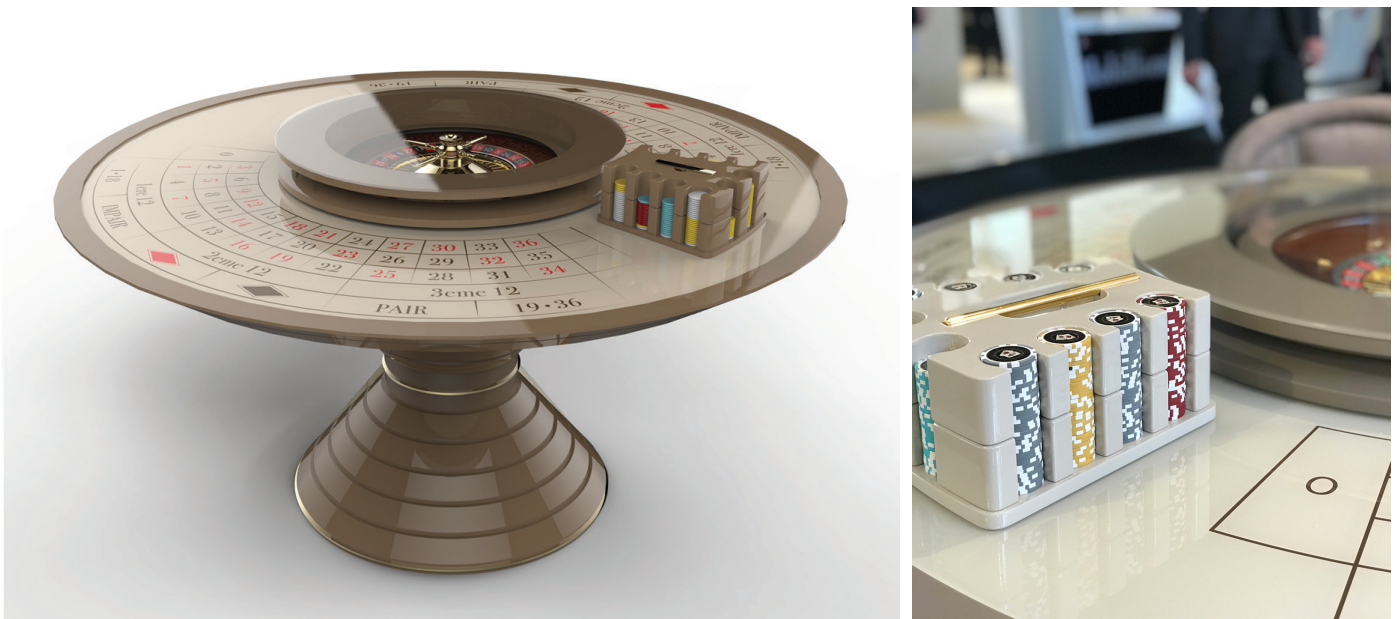

Convivium

Design: Pino Vismara

Description

Round multifunctional table for dining and playing. Top made of built-in lacquered printed and tempered glass with two roulette boards. Central roulette covered with removable glass and lacquered wooden Lazy Susan element. Soft Touch lacquered table edge. Lacquered rings base with steel profiles. Available accessories: aluminum chips case, wooden chips rack, chips rake, inlaid Ebony chips box. Made in Italy.

Dimensions

Ø63" x 30"3/8H

30"3/8

Ø63"

Finishes and materials

Top: Lacquered printed and tempered glass.

Roulette: Lacquered wooden Lazy Susan + cover removable glass.

Edge: Soft Touch lacquered finish.

Base: Lacquered wood with steel profiles in polished chrome or gold finish.

(For more specifications, please refer to "Finishes & Materials")

Convivium

Optional accessories:

- **Chips Box:** Wooden chips box with Ebony Makassar inlaid with maple wood lid. Handle in polished gold brass. Lacquered structure in Soft Touch. Complete of 500 chips set, 2 decks of cards and 5 dices.
- **Chips Case:** Basic aluminum chips case. Complete of 500 chips set, 2 decks of cards and 5 dices.
- **Chips Holder:** Lacquered wooden table chips rack with extractable gold plated or chromed steel handle. Capacity: 300 chips.
- **Chips Rake:** Made of polished chrome or gold steel with solid Mahogany handle.