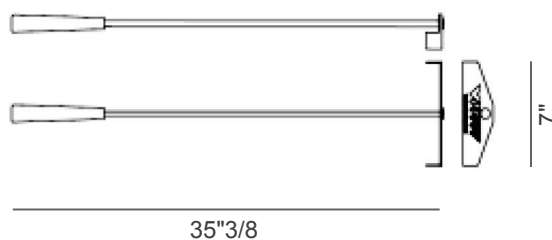

Dimensions

Ø63" x 30"3/8H

30"3/8

Ø63"

Finishes and materials

Top: Lacquered printed and tempered glass.

Roulette: Lacquered wooden Lazy Susan + cover removable glass.

Edge: Soft Touch lacquered finish.

Chips Box:

25"1/8W x 8"1/8D x 4"1/8H

Chips Holder:

9"7/8W x 10"5/8D x 9"7/8H

Chips Rake:

35"3/8W x 7"D

(For more specifications, please refer to "Finishes & Materials")