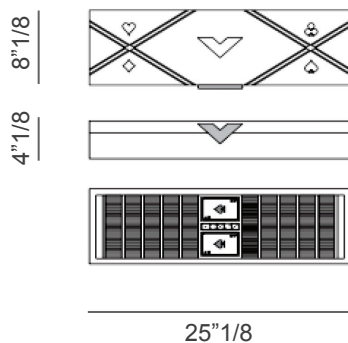

Dimensions

Ø63" x 30"3/8H

30"3/8

Ø63"

Finishes and materials

Top: Lacquered printed and tempered glass.

Roulette: Lacquered wooden Lazy Susan + cover removable glass.

Edge: Soft Touch lacquered finish.

Base: Lacquered wood with steel profiles in polished chrome or gold finish.

(For more specifications, please refer to "Finishes & Materials")

Convivium

Optional accessories:

- **Chips Box:** Wooden chips box with Ebony Makassar inlaid with maple wood lid. Handle in polished gold brass. Lacquered structure in Soft Touch. Complete of 500 chips set, 2 decks of cards and 5 dices.
- **Chips Case:** Basic aluminum chips case. Complete of 500 chips set, 2 decks of cards and 5 dices.
- **Chips Holder:** Lacquered wooden table chips rack with extractable gold plated or chromed steel handle. Capacity: 300 chips.
- **Chips Rake:** Made of polished chrome or gold steel with solid Mahogany handle.

Chips Box:

25"1/8W x 8"1/8D x 4"1/8H

Chips Holder:

9"7/8W x 10"5/8D x 9"7/8H

Chips Rake:

35"3/8W x 7"D

(For more specifications, please refer to "Finishes & Materials")