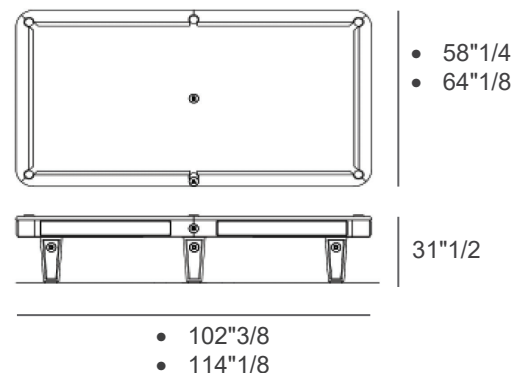

Desire

Description

Professional Pool Table with solid wood framework.
 Playing surface made of solid, smooth slate slab covered with pool cloth by leading company Simonis, available in different colors.
 Pockets covered with leather.
 Lacquered wooden edges with decorative inserts and steel profiles.
 Lacquered wooden legs with steel profiles.
 Optional accessories:
 Cue rack, Cues and balls set, suspension lamp.
 Made in Italy.

Dimensions

- 8 feet:** 102"3/8W x 58"1/4D x 31"1/2H
 Playing surface: 88"1/8W x 44"D
 Made of solid, smooth slate slabs.
- 9 feet:** 114"1/8W x 64"1/8D x 31"1/2H
 Playing surface: 100"W x 50"D
 Made of 3 solid, smooth slate slabs.

Legs: Lacquered wood with steel profiles.

Desire

Optional accessories:

- **Cue Rack:** Rectangular (DE.POC.BD.195) or curved (DE.POC.BD.195) cue rack with shelves for 16 balls and space for 6 cues. With lacquered triangle and quartz clock. Lacquered frame with decorative inserts and steel profiles. Structure in lacquered wood Matt, Soft Touch or Glossy. Finishes matching the ones of the pool table or to be defined.

- **Brush cloth:** Qty. 1 felt cleaner that works by static electricity and by capillarity. Removes chalk and dust on Simonis cloth.

Dimensions

Cue Rack

For 8/ 9 feet pool table: 53"1/8W x 68"7/8H x 6"5/8D