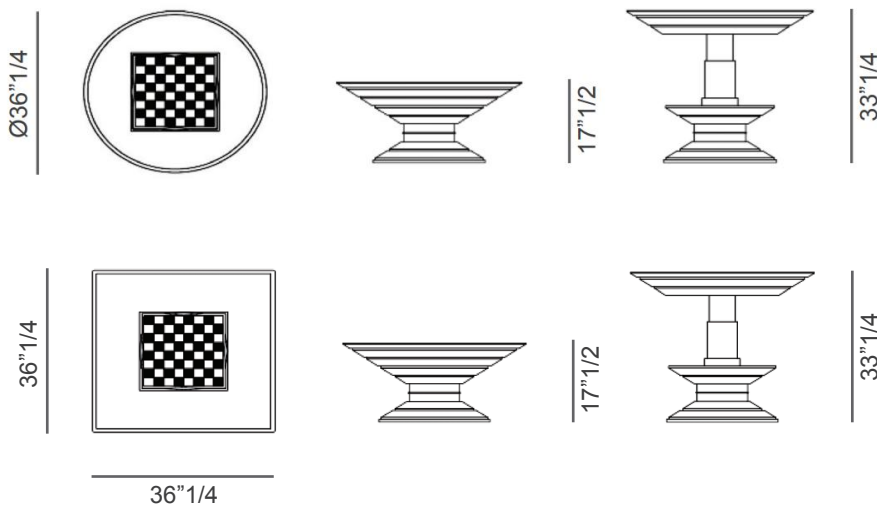

### Dimensions

**Round:** Ø36"1/4 x 17"1/2H

**Square:** 36"1/4W x 36"1/4D x 17"1/2H

**When Bar Unit is Lifted:** 33"1/4H

#### Backgammon Tray:

20"1/2W x 20"1/2D x 1"3/8H