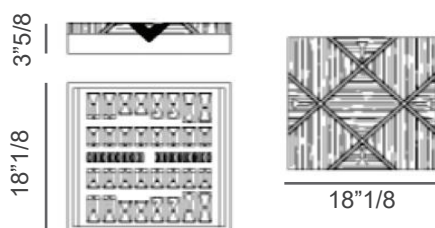

Chess & Checkers Box:

18"1/8W x 18"1/8D x 3"5/8H