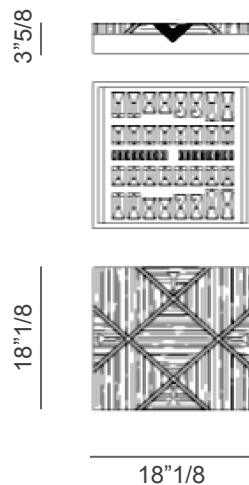

Dimensions

Bar Table: Ø26"3/8 x 43"5/8H
 Coffee Table: Ø26"3/8 x 24"3/8H

Finishes and materials

Top: Built-in airbrushed glass Chess/Checkers or Backgammon board with Circus Edition.
Structure: Matt, Soft Touch or Glossy finish.

Chess & Checkers Box:

18"1/8W x 18"1/8D x 3"5/8H

(For more specifications, please refer to "Finishes & Materials")