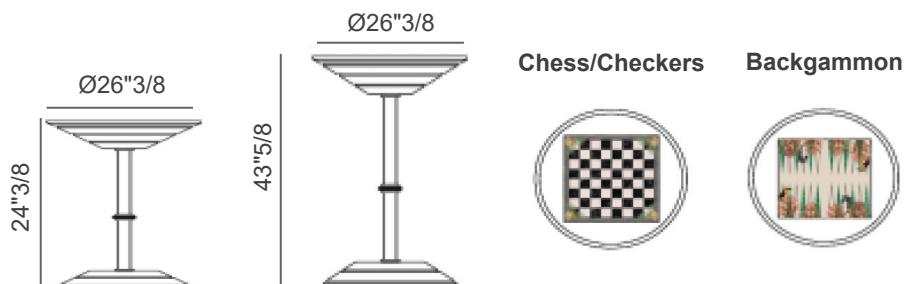

Goemon

Description

Bar or coffee table with built-in airbrushed glass Chess/Checkers or Backgammon board with Circus Edition. Lacquered in matt, Soft Touch or glossy finish with metal details in steel.
 Available accessories: Chess & Checkers Set, Box with Chess & Checkers Set, Backgammon pieces & Removable Chess Top (for Coffee Table only).
 Made in Italy.

Dimensions

Bar Table: Ø26"3/8 x 43"5/8H
 Coffee Table: Ø26"3/8 x 24"3/8H

Finishes and materials

Top: Built-in airbrushed glass Chess/Checkers or Backgammon board with Circus Edition.
Structure: Matt, Soft Touch or Glossy finish.

Chess & Checkers Box:

18"1/8W x 18"1/8D x 3"5/8H

(For more specifications, please refer to "Finishes & Materials")