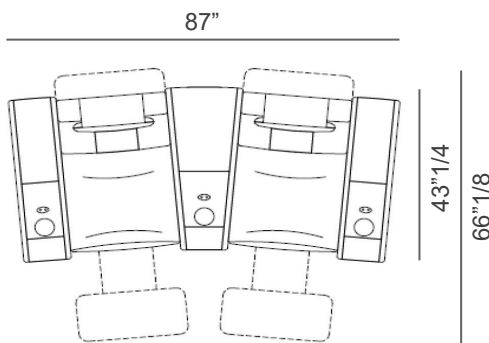

Chest

Dimensions

Single Seat - 2 armrests, 1 seat

45"5/8W x 40"1/2D x 43"1/4H (upright position)

45"5/8W x 67"D (reclined position)

Single Chaise Lounge - 2 armrests, 1 bed

52"3/4W x 74"3/4D x 35"7/8H

Luxor

Compositions

Composition A
2 seats, curved

Composition B
2 seats, straight

Composition C
Love seat

* Total height with Backrest in upright position: 42" 1/2H

Composition D
3 seats, straight

Composition E
3 seats, curved

Large armrest with built-in bar unit

21"5/8W x 40"1/2D x 23"5/8H
When lifted, height is 39"3/8

Basic cup holder

Cooling cup holder
Ø4"3/8 x 3"1/8H

Cooling/warming/wireless cup holder
4"3/8W x 3"1/8H

Double USB port
Ø2"1/2