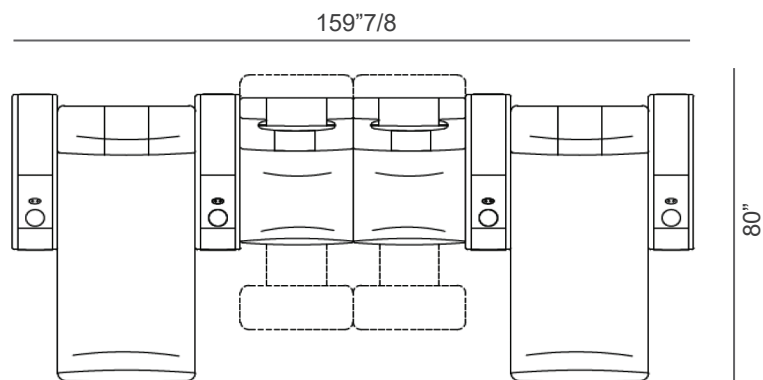

Chest

Dimensions

Single Seat - 2 armrests, 1 seat

45"5/8W x 40"1/2D x 43"1/4H (upright position)

45"5/8W x 67"D (reclined position)

Single Chaise Lounge - 2 armrests, 1 bed

52"3/4W x 74"3/4D x 35"7/8H

Luxor

Compositions

Composition A
2 seats, curved

Composition B
2 seats, straight

Composition C
Love seat

* Total height with Backrest in upright position: 42" 1/2H

Composition D
3 seats, straight

Composition E
3 seats, curved

1 chaise lounge + 2 seats + 1 chaise lounge, straight

Composition K

3 seats, straight

Luxor

Composition L

2 seats + 1 chaise lounge + 1 armrest with built-in bar unit + 1 chaise lounge + 2 seats, straight

Composition M

Large armrest with built-in bar unit

21"5/8W x 40"1/2D x 23"5/8H
When lifted, height is 39"3/8

Basic cup holder

Cooling cup holder
Ø4"3/8 x 3"1/8H

Cooling/warming/wireless cup holder
4"3/8W x 3"1/8H

Double USB port
Ø2"1/2