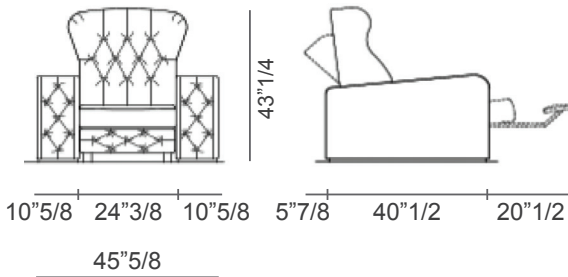

Chest

Dimensions

Single Seat - 2 armrests, 1 seat

45"5/8W x 40"1/2D x 43"1/4H (upright position)

45"5/8W x 67"D (reclined position)

Single Chaise Lounge - 2 armrests, 1 bed

52"3/4W x 74"3/4D x 35"7/8H

Luxor

Compositions

Composition A
2 seats, curved

Composition B
2 seats, straight

Composition C
Love seat

* Total height with Backrest in upright position: 42" 1/2H

Composition D
3 seats, straight

Composition E
3 seats, curved

Luxor

Composition F 4 seats, straight

Composition G 4 seats, curved

Composition H 6 seats, straight

Luxor

Composition I

6 seats, curved

Composition J

Large armrest with built-in bar unit

21"5/8W x 40"1/2D x 23"5/8H
When lifted, height is 39"3/8

Basic cup holder

Cooling cup holder
Ø4"3/8 x 3"1/8H

Cooling/warming/wireless cup holder
4"3/8W x 3"1/8H

Double USB port
Ø2"1/2