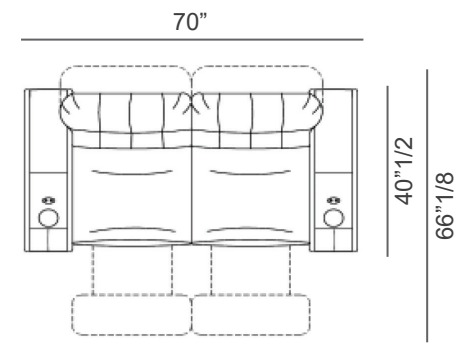

Chest

Dimensions

Single Seat - 2 armrests, 1 seat

45"5/8W x 40"1/2D x 43"1/4H (upright position)

45"5/8W x 67"D (reclined position)

Single Chaise Lounge - 2 armrests, 1 bed

52"3/4W x 74"3/4D x 35"7/8H

Luxor

Compositions

Composition A
2 seats, curved

Composition B
2 seats, straight

Composition C
Love seat

* Total height with Backrest in upright position: 42" 1/2H

Composition D
3 seats, straight

Composition E
3 seats, curved

Large armrest with built-in bar unit

21"5/8W x 40"1/2D x 23"5/8H
When lifted, height is 39"3/8

Basic cup holder

Cooling cup holder
Ø4"3/8 x 3"1/8H

Cooling/warming/wireless cup holder
4"3/8W x 3"1/8H

Double USB port
Ø2"1/2