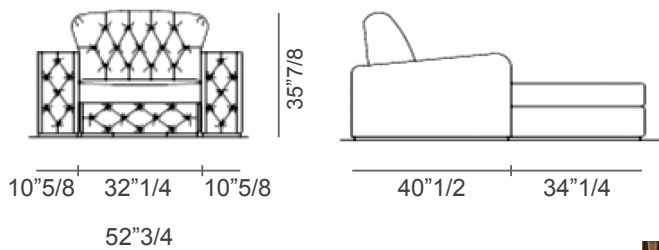

Chest

Dimensions

Single Seat - 2 armrests, 1 seat

45"5/8W x 40"1/2D x 43"1/4H (upright position)

45"5/8W x 67"D (reclined position)

Single Chaise Lounge - 2 armrests, 1 bed

52"3/4W x 74"3/4D x 35"7/8H

Luxor

Compositions

Composition A
2 seats, curved

Composition B
2 seats, straight

Composition C
Love seat

* Total height with Backrest in upright position: 42" 1/2H

Composition D
3 seats, straight

Composition E
3 seats, curved

Luxor

Composition F 4 seats, straight

Composition G 4 seats, curved

Composition H 6 seats, straight

Luxor

Composition I

6 seats, curved

Composition J

Large armrest with built-in bar unit

21"5/8W x 40"1/2D x 23"5/8H
When lifted, height is 39"3/8

Basic cup holder

Cooling cup holder
Ø4"3/8 x 3"1/8H

Cooling/warming/wireless cup holder
4"3/8W x 3"1/8H

Double USB port
Ø2"1/2