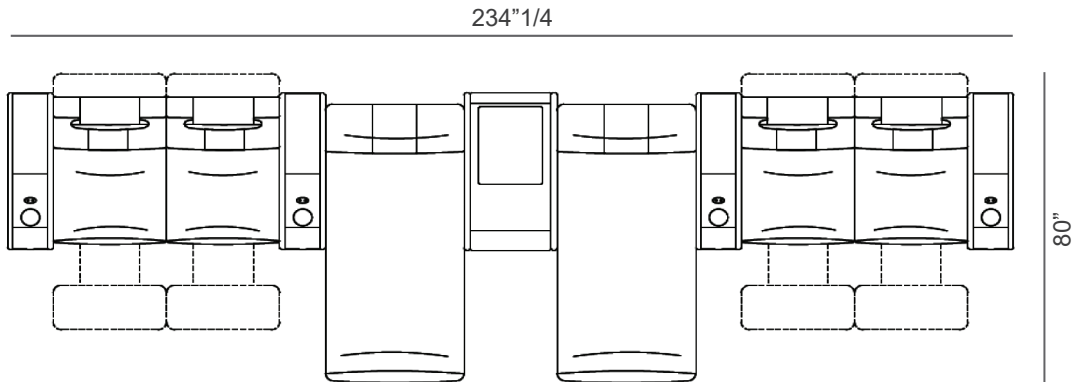

1 chaise lounge + 2 seats + 1 chaise lounge, straight

Composition K

3 seats, straight

Luxor

Composition L

2 seats + 1 chaise lounge + 1 armrest with built-in bar unit + 1 chaise lounge + 2 seats, straight

Composition M

1 seat + 2 chaise lounges + 1 seat, straight

Chest

Optionals

- **Large armrest with built-in bar unit with lift mechanism:** Top in lacquered wood with matt, Soft Touch or glossy finish. Complete of keyboard to control lift movement. Automatic lighting when it rises. No refrigeration / No cup holders. Quilted pattern along the whole length. Cover in Fabric or Leather.
- **Basic cup holder:** With Gold plated finish.
- **Cooling cup holder:** With touch controls for cooling mode or light mode. Available in silver and black.
- **Cooling/warming/wireless cup holder:** With touch controls for cooling mode and warmer mode. Qi System Wireless charger for smartphones.
- **Double USB port:** Pop-up double USB port.
- **Swivel lamp:** Touch to switch on/off and change light intensity.

Large armrest with built-in bar unit

21"5/8W x 40"1/2D x 23"5/8H
When lifted, height is 39"3/8

Basic cup holder

Cooling cup holder
Ø4"3/8 x 3"1/8H

Cooling/warming/wireless cup holder
4"3/8W x 3"1/8H

Double USB port
Ø2"1/2