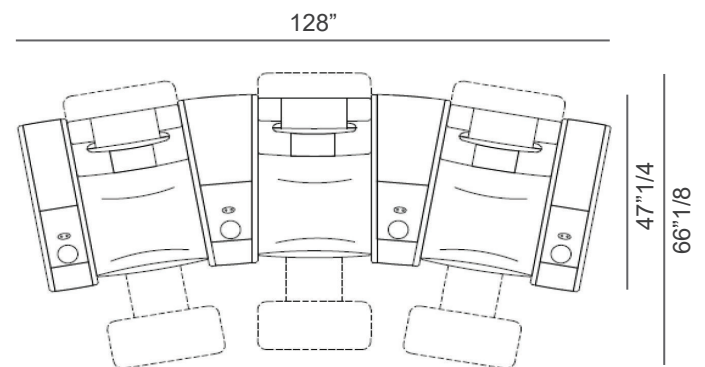

Chest

Dimensions

Single Seat - 2 armrests, 1 seat

45"5/8W x 40"1/2D x 43"1/4H (upright position)

45"5/8W x 67"D (reclined position)

Single Chaise Lounge - 2 armrests, 1 bed

52"3/4W x 74"3/4D x 35"7/8H

Luxor

Compositions

Composition A
2 seats, curved

Composition B
2 seats, straight

Composition C
Love seat

* Total height with Backrest in upright position: 42" 1/2H

Composition D
3 seats, straight

Composition E
3 seats, curved

Large armrest with built-in bar unit

21"5/8W x 40"1/2D x 23"5/8H
When lifted, height is 39"3/8

Basic cup holder

Cooling cup holder
Ø4"3/8 x 3"1/8H

Cooling/warming/wireless cup holder
4"3/8W x 3"1/8H

Double USB port
Ø2"1/2