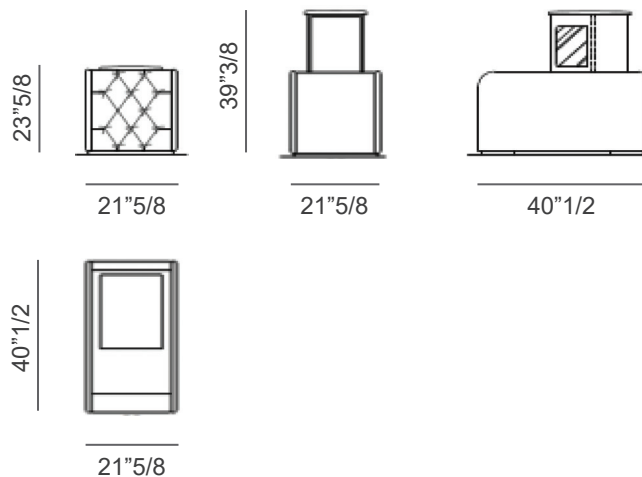

Chest

Dimensions

Single Seat - 2 armrests, 1 seat

45"5/8W x 40"1/2D x 43"1/4H (upright position)

45"5/8W x 67"D (reclined position)

Single Chaise Lounge - 2 armrests, 1 bed

52"3/4W x 74"3/4D x 35"7/8H

Luxor

1 chaise lounge + 2 seats + 1 chaise lounge, straight

Composition K

3 seats, straight

Luxor

Composition L

2 seats + 1 chaise lounge + 1 armrest with built-in bar unit + 1 chaise lounge + 2 seats, straight

Composition M

1 seat + 2 chaise lounges + 1 seat, straight

Chest

Optionals

- **Large armrest with built-in bar unit with lift mechanism:** Top in lacquered wood with matt, Soft Touch or glossy finish. Complete of keyboard to control lift movement. Automatic lighting when it rises. No refrigeration / No cup holders. Quilted pattern along the whole length. Cover in Fabric or Leather.
- **Basic cup holder:** With Gold plated finish.
- **Cooling cup holder:** With touch controls for cooling mode or light mode. Available in silver and black.
- **Cooling/warming/wireless cup holder:** With touch controls for cooling mode and warmer mode. Qi System Wireless charger for smartphones.
- **Double USB port:** Pop-up double USB port.
- **Swivel lamp:** Touch to switch on/off and change light intensity.

Large armrest with built-in bar unit

21"5/8W x 40"1/2D x 23"5/8H
When lifted, height is 39"3/8

Basic cup holder

Cooling cup holder
Ø4"3/8 x 3"1/8H

Cooling/warming/wireless cup holder
4"3/8W x 3"1/8H

Double USB port
Ø2"1/2