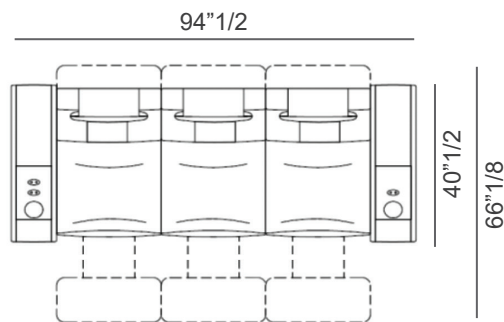

Chest

Dimensions

Single Seat - 2 armrests, 1 seat

45"5/8W x 40"1/2D x 43"1/4H (upright position)

45"5/8W x 67"D (reclined position)

Single Chaise Lounge - 2 armrests, 1 bed

52"3/4W x 74"3/4D x 35"7/8H

Luxor

Compositions

Composition A
2 seats, curved

Composition B
2 seats, straight

Composition C
Love seat

* Total height with Backrest in upright position: 42" 1/2H

Composition D
3 seats, straight

Composition E
3 seats, curved

1 chaise lounge + 2 seats + 1 chaise lounge, straight

Composition K

3 seats, straight

Luxor

Composition L

2 seats + 1 chaise lounge + 1 armrest with built-in bar unit + 1 chaise lounge + 2 seats, straight

Composition M

Large armrest with built-in bar unit

21"5/8W x 40"1/2D x 23"5/8H
When lifted, height is 39"3/8

Basic cup holder

Cooling cup holder
Ø4"3/8 x 3"1/8H

Cooling/warming/wireless cup holder
4"3/8W x 3"1/8H

Double USB port
Ø2"1/2