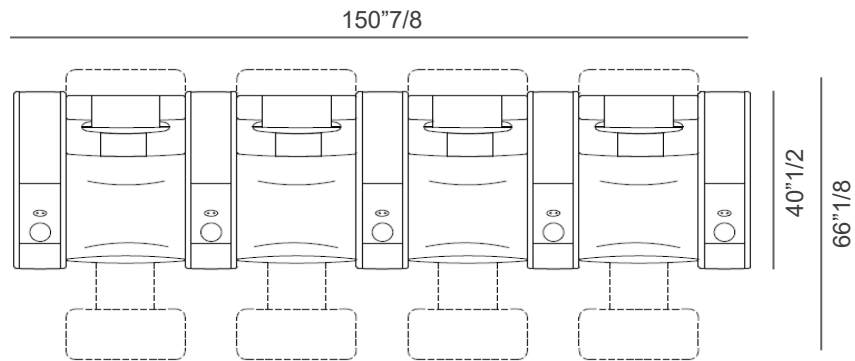

Chest

Dimensions

Single Seat - 2 armrests, 1 seat

45"5/8W x 40"1/2D x 43"1/4H (upright position)

45"5/8W x 67"D (reclined position)

Single Chaise Lounge - 2 armrests, 1 bed

52"3/4W x 74"3/4D x 35"7/8H

Luxor

Compositions

Composition A
2 seats, curved

Composition B
2 seats, straight

Composition C
Love seat

* Total height with Backrest in upright position: 42" 1/2H

Composition D
3 seats, straight

Composition E
3 seats, curved

Luxor

Composition F 4 seats, straight

Composition G 4 seats, curved

Composition H 6 seats, straight

Luxor

Composition I

6 seats, curved

Composition J

Large armrest with built-in bar unit

21"5/8W x 40"1/2D x 23"5/8H
When lifted, height is 39"3/8

Basic cup holder

Cooling cup holder
Ø4"3/8 x 3"1/8H

Cooling/warming/wireless cup holder
4"3/8W x 3"1/8H

Double USB port
Ø2"1/2