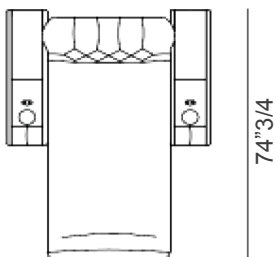

Chest

Dimensions

Single Seat - 2 armrests, 1 seat

45"5/8W x 40"1/2D x 43"1/4H (upright position)

45"5/8W x 67"D (reclined position)

Single Chaise Lounge - 2 armrests, 1 bed

52"3/4W x 74"3/4D x 35"7/8H

Luxor

Compositions

Composition A
2 seats, curved

Composition B
2 seats, straight

Composition C
Love seat

* Total height with Backrest in upright position: 42" 1/2H

Composition D
3 seats, straight

Composition E
3 seats, curved

Luxor

Composition F 4 seats, straight

Composition G 4 seats, curved

Composition H 6 seats, straight

Luxor

Composition I

6 seats, curved

Composition J

Large armrest with built-in bar unit

21"5/8W x 40"1/2D x 23"5/8H
When lifted, height is 39"3/8

Basic cup holder

Cooling cup holder
Ø4"3/8 x 3"1/8H

Cooling/warming/wireless cup holder
4"3/8W x 3"1/8H

Double USB port
Ø2"1/2