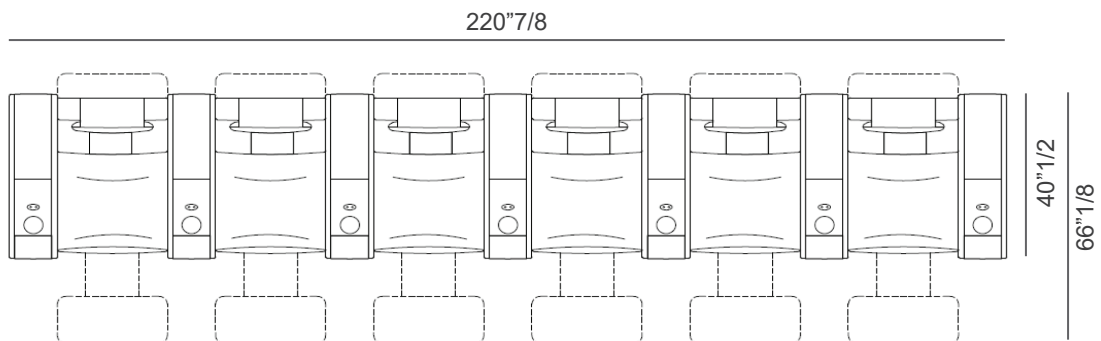

Compositions

Composition A
2 seats, curved

Composition B
2 seats, straight

Composition C
Love seat

* Total height with Backrest in upright position: 42" 1/2H

Composition D
3 seats, straight

Composition E
3 seats, curved

Luxor

Composition F 4 seats, straight

Composition G 4 seats, curved

Composition H 6 seats, straight

Luxor

Composition I

6 seats, curved

Composition J

1 chaise lounge + 2 seats + 1 chaise lounge, straight

Composition K

3 seats, straight

Luxor

Composition L

2 seats + 1 chaise lounge + 1 armrest with built-in bar unit + 1 chaise lounge + 2 seats, straight

Composition M

Large armrest with built-in bar unit

21"5/8W x 40"1/2D x 23"5/8H
When lifted, height is 39"3/8

Basic cup holder

Cooling cup holder
Ø4"3/8 x 3"1/8H

Cooling/warming/wireless cup holder
4"3/8W x 3"1/8H

Double USB port
Ø2"1/2