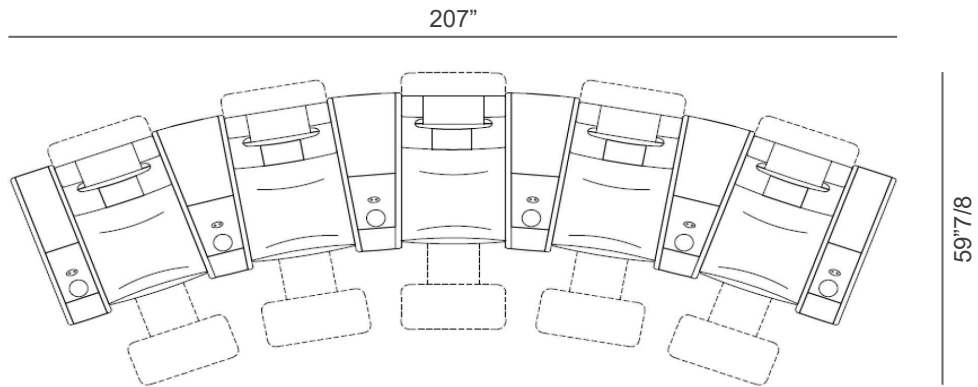

Compositions

Composition A
2 seats, curved

Composition B
2 seats, straight

Composition C
Love seat

* Total height with Backrest in upright position: 42" 1/2H

Composition D
3 seats, straight

Composition E
3 seats, curved

Luxor

Composition F 4 seats, straight

Composition G 4 seats, curved

Composition H 6 seats, straight

Luxor

Composition I

6 seats, curved

Composition J

1 chaise lounge + 2 seats + 1 chaise lounge, straight

Composition K

3 seats, straight

Luxor

Composition L

2 seats + 1 chaise lounge + 1 armrest with built-in bar unit + 1 chaise lounge + 2 seats, straight

Composition M

Large armrest with built-in bar unit

21"5/8W x 40"1/2D x 23"5/8H
When lifted, height is 39"3/8

Basic cup holder

Cooling cup holder
Ø4"3/8 x 3"1/8H

Cooling/warming/wireless cup holder
4"3/8W x 3"1/8H

Double USB port
Ø2"1/2