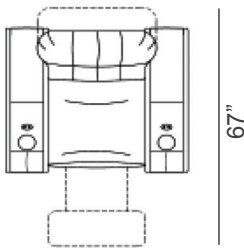

Chest

Dimensions

Single Seat - 2 armrests, 1 seat

45"5/8W x 40"1/2D x 43"1/4H (upright position)

45"5/8W x 67"D (reclined position)

Single Chaise Lounge - 2 armrests, 1 bed

52"3/4W x 74"3/4D x 35"7/8H

Luxor

Compositions

Composition A
2 seats, curved

Composition B
2 seats, straight

Composition C
Love seat

* Total height with Backrest in upright position: 42" 1/2H

Composition D
3 seats, straight

Composition E
3 seats, curved

Large armrest with built-in bar unit

21"5/8W x 40"1/2D x 23"5/8H
When lifted, height is 39"3/8

Basic cup holder

Cooling cup holder
Ø4"3/8 x 3"1/8H

Cooling/warming/wireless cup holder
4"3/8W x 3"1/8H

Double USB port
Ø2"1/2