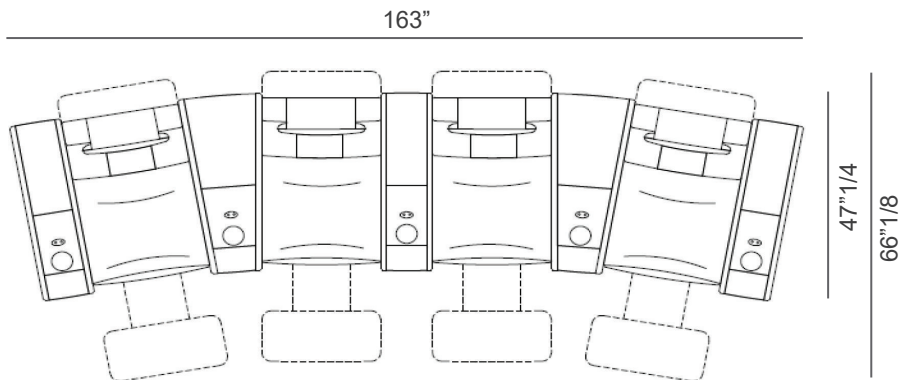

Chest

Dimensions

Single Seat - 2 armrests, 1 seat

45"5/8W x 40"1/2D x 43"1/4H (upright position)

45"5/8W x 67"D (reclined position)

Single Chaise Lounge - 2 armrests, 1 bed

52"3/4W x 74"3/4D x 35"7/8H

Luxor

Compositions

Composition A
2 seats, curved

Composition B
2 seats, straight

Composition C
Love seat

* Total height with Backrest in upright position: 42" 1/2H

Composition D
3 seats, straight

Composition E
3 seats, curved

Luxor

Composition F 4 seats, straight

Composition G 4 seats, curved

Composition H 6 seats, straight

Luxor

Composition I

6 seats, curved

Composition J

Large armrest with built-in bar unit

21"5/8W x 40"1/2D x 23"5/8H
When lifted, height is 39"3/8

Basic cup holder

Cooling cup holder
Ø4"3/8 x 3"1/8H

Cooling/warming/wireless cup holder
4"3/8W x 3"1/8H

Double USB port
Ø2"1/2