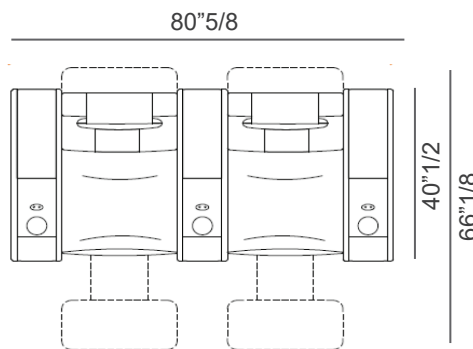

Chest

Dimensions

Single Seat - 2 armrests, 1 seat

45"5/8W x 40"1/2D x 43"1/4H (upright position)

45"5/8W x 67"D (reclined position)

Single Chaise Lounge - 2 armrests, 1 bed

52"3/4W x 74"3/4D x 35"7/8H

Luxor

Compositions

Composition A
2 seats, curved

Composition B
2 seats, straight

Composition C
Love seat

* Total height with Backrest in upright position: 42" 1/2H

Composition D
3 seats, straight

Composition E
3 seats, curved

Luxor

Composition F 4 seats, straight

Composition G 4 seats, curved

Composition H 6 seats, straight

Luxor

Composition I

6 seats, curved

Composition J

Large armrest with built-in bar unit

21"5/8W x 40"1/2D x 23"5/8H
When lifted, height is 39"3/8

Basic cup holder

Cooling cup holder
Ø4"3/8 x 3"1/8H

Cooling/warming/wireless cup holder
4"3/8W x 3"1/8H

Double USB port
Ø2"1/2