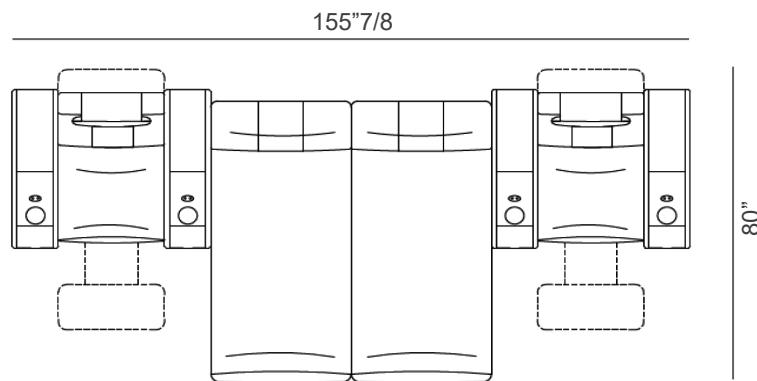

Composition M

1 seat + 2 chaise lounges + 1 seat, straight