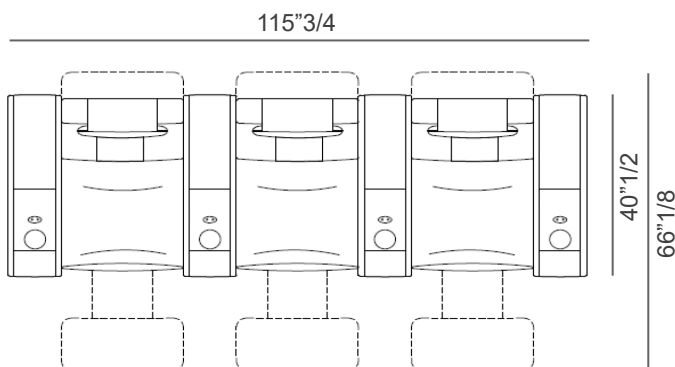

Chest

Dimensions

Single Seat - 2 armrests, 1 seat

45"5/8W x 40"1/2D x 43"1/4H (upright position)

45"5/8W x 67"D (reclined position)

Single Chaise Lounge - 2 armrests, 1 bed

52"3/4W x 74"3/4D x 35"7/8H

Luxor

Compositions

Composition A
2 seats, curved

Composition B
2 seats, straight

Composition C
Love seat

* Total height with Backrest in upright position: 42" 1/2H

Composition D
3 seats, straight

Composition E
3 seats, curved

Large armrest with built-in bar unit

21"5/8W x 40"1/2D x 23"5/8H
When lifted, height is 39"3/8

Basic cup holder

Cooling cup holder
Ø4"3/8 x 3"1/8H

Cooling/warming/wireless cup holder
4"3/8W x 3"1/8H

Double USB port
Ø2"1/2