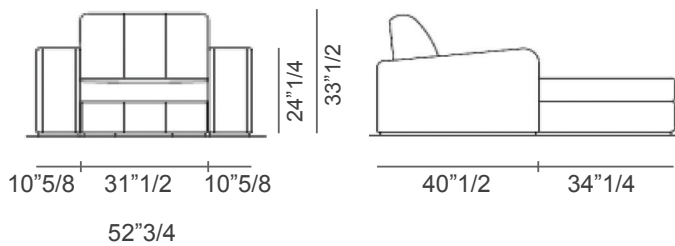

### Dimensions

#### Single Seat - 2 armrests, 1 seat

45"5/8W x 40"1/2D x 42"1/2H (upright position)

45"5/8W x 66"1/8D (reclined position)

#### Double Loveseat - 2 armrests, 2 seats

74"W x 40"1/2D x 42"1/2H (upright position)

74"W x 66"1/8D (reclined position)

#### Single Chaise Lounge - 2 armrests, 1 bed

52"3/4W x 74"3/4D x 33"1/2H

(For more specifications, please refer to "Finishes & Materials")