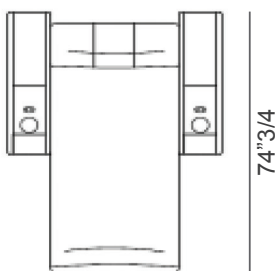

### Dimensions

#### Single Seat - 2 armrests, 1 seat

45"5/8W x 40"1/2D x 42"1/2H (upright position)

45"5/8W x 66"1/8D (reclined position)

#### Double Loveseat - 2 armrests, 2 seats

74"W x 40"1/2D x 42"1/2H (upright position)

74"W x 66"1/8D (reclined position)

#### Single Chaise Lounge - 2 armrests, 1 bed

52"3/4W x 74"3/4D x 33"1/2H

(For more specifications, please refer to "Finishes & Materials")