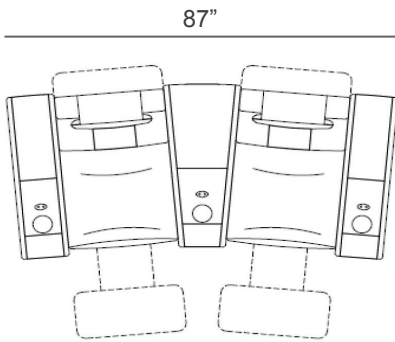

Comfort

Compositions

Composition A
2 seats, curved