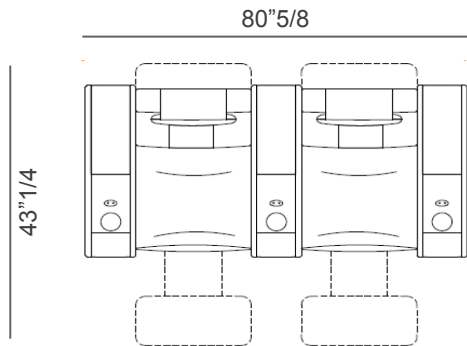

Composition B
2 seats, straight