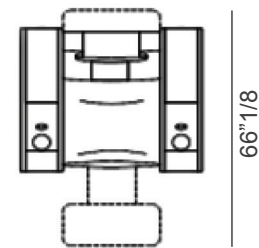

### Dimensions

#### Single Seat - 2 armrests, 1 seat

45"5/8W x 40"1/2D x 42"1/2H (upright position)

45"5/8W x 66"1/8D (reclined position)

#### Double Loveseat - 2 armrests, 2 seats

74"W x 40"1/2D x 42"1/2H (upright position)

74"W x 66"1/8D (reclined position)

#### Large armrest with built-in bar unit

21"5/8W x 40"1/2D x 23"5/8H  
When lifted, height is 39"3/8