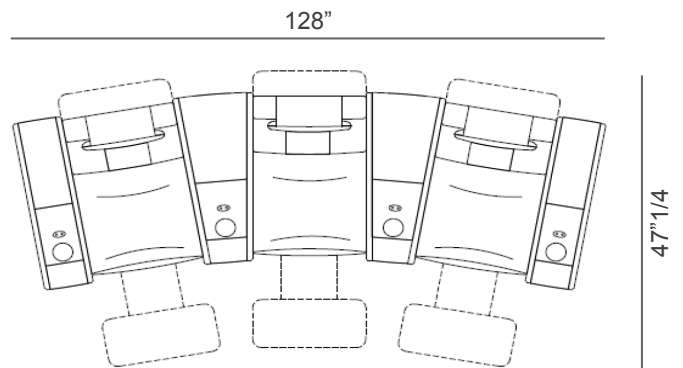

### Dimensions

#### Double Loveseat - 2 armrests, 2 seats

74"W x 40"1/2D x 42"1/2H (upright position)

74"W x 66"1/8D (reclined position)

### Compositions

**Composition A**  
2 seats, curved

**Composition B**  
2 seats, straight

**Composition C**  
Love seat

**Composition D**  
3 seats, straight

**Composition E**  
3 seats, curved

#### Large armrest with built-in bar unit

21"5/8W x 40"1/2D x 23"5/8H  
When lifted, height is 39"3/8