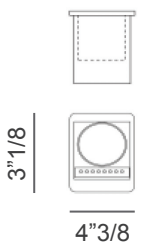

#### Large armrest with built-in bar unit

21"5/8W x 40"1/2D x 23"5/8H  
When lifted, height is 39"3/8

#### Basic cup holder

**Cooling cup holder**  
Ø4"3/8 x 3"1/8H

**Cooling/warming/wireless cup holder**  
4"3/8W x 3"1/8H

**Double USB port**  
Ø2"1/2

**Swivel lamp**  
19"5/8H