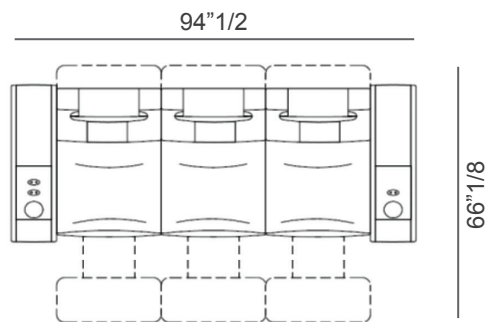

Composition K

3 seats, straight