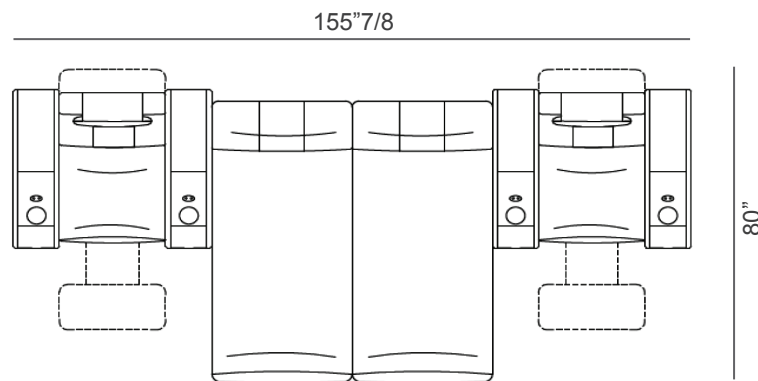

Composition M

1 seat + 2 chaise lounges + 1 seat, straight