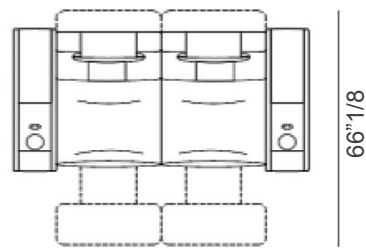

### Dimensions

#### Single Seat - 2 armrests, 1 seat

45"5/8W x 40"1/2D x 42"1/2H (upright position)

45"5/8W x 66"1/8D (reclined position)

#### Double Loveseat - 2 armrests, 2 seats

74"W x 40"1/2D x 42"1/2H (upright position)

74"W x 66"1/8D (reclined position)

#### Large armrest with built-in bar unit

21"5/8W x 40"1/2D x 23"5/8H  
When lifted, height is 39"3/8