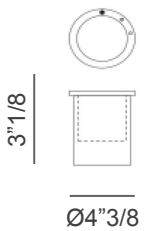

### Dimensions

#### Single Seat - 2 armrests, 1 seat

45"5/8W x 40"1/2D x 42"1/2H (upright position)

45"5/8W x 66"1/8D (reclined position)

#### Large armrest with built-in bar unit

21"5/8W x 40"1/2D x 23"5/8H  
When lifted, height is 39"3/8

#### Basic cup holder

**Cooling cup holder**  
Ø4"3/8 x 3"1/8H

**Cooling/warming/wireless cup holder**  
4"3/8W x 3"1/8H

**Double USB port**  
Ø2"1/2

**Swivel lamp**  
19"5/8H