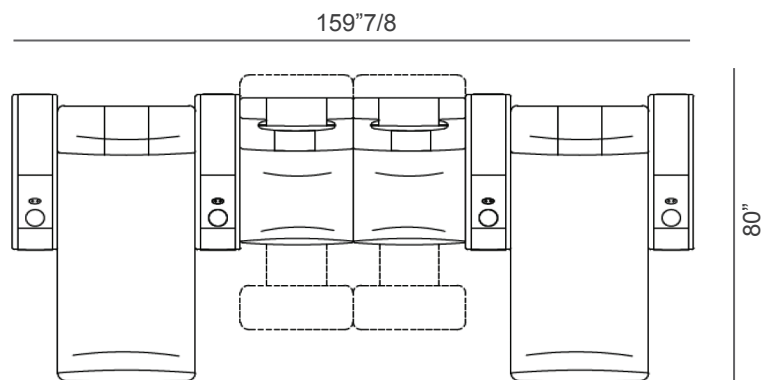

Composition J

1 chaise lounge + 2 seats + 1 chaise lounge, straight