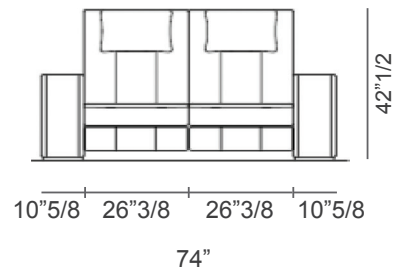

### Dimensions

#### Single Seat - 2 armrests, 1 seat

45"5/8W x 40"1/2D x 42"1/2H (upright position)

45"5/8W x 66"1/8D (reclined position)

#### Double Loveseat - 2 armrests, 2 seats

74"W x 40"1/2D x 42"1/2H (upright position)

74"W x 66"1/8D (reclined position)

#### Single Chaise Lounge - 2 armrests, 1 bed

52"3/4W x 74"3/4D x 33"1/2H

(For more specifications, please refer to "Finishes & Materials")