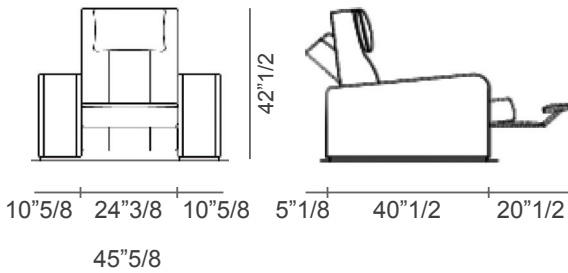

### Dimensions

#### Single Seat - 2 armrests, 1 seat

45"5/8W x 40"1/2D x 42"1/2H (upright position)

45"5/8W x 66"1/8D (reclined position)

#### Double Loveseat - 2 armrests, 2 seats

74"W x 40"1/2D x 42"1/2H (upright position)

74"W x 66"1/8D (reclined position)

#### Large armrest with built-in bar unit

21"5/8W x 40"1/2D x 23"5/8H  
When lifted, height is 39"3/8