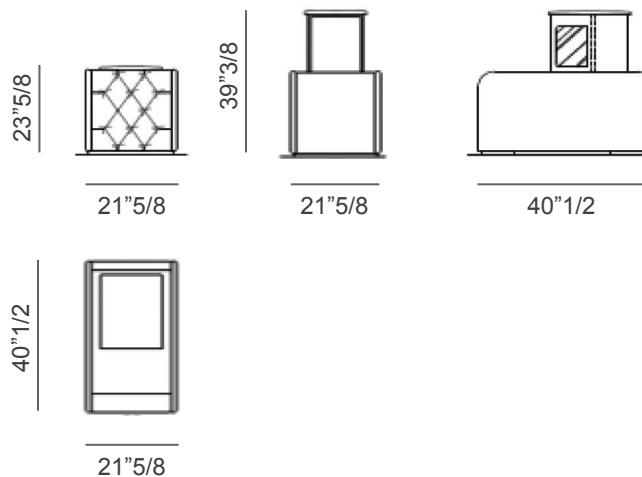

#### Single Seat - 2 armrests, 1 seat

45"5/8W x 40"1/2D x 42"1/2H (upright position)

45"5/8W x 66"1/8D (reclined position)

### Composition L

2 seats + 1 chaise lounge + 1 armrest with built-in bar unit + 1 chaise lounge + 2 seats, straight

### Composition M

1 seat + 2 chaise lounges + 1 seat, straight

#### Large armrest with built-in bar unit

21"5/8W x 40"1/2D x 23"5/8H  
When lifted, height is 39"3/8