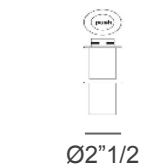

#### Large armrest with built-in bar unit

21"5/8W x 40"1/2D x 23"5/8H  
When lifted, height is 39"3/8

#### Basic cup holder

**Cooling cup holder**  
Ø4"3/8 x 3"1/8H

**Cooling/warming/wireless cup holder**  
4"3/8W x 3"1/8H

**Double USB port**  
Ø2"1/2

**Swivel lamp**  
19"5/8H