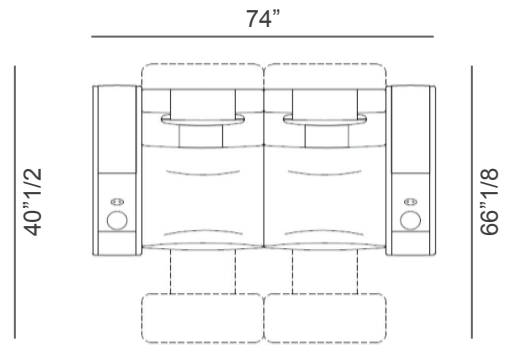

Composition C
Love seat