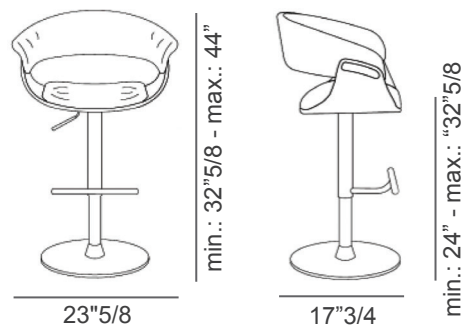

Joyce

Description

Swivel stool upholstered in Woven Fabric, Velvet, Eco Nabuk or Leather. Adjustable height by the use of a lever placed under the seat. Base and footrest in chromed/gold plated steel. Padded seat and backrest. Wooden parts in Matt, Soft Touch or Glossy lacquered finish. Made in Italy.

Dimensions

23"5/8W x 17"3/4D x 32"5/8 min. Height.
Max. Height: 44"
Seat Height: 24" min. 32"5/8 max.

Finishes and materials

Upholstery: Woven Fabric, Velvet, Eco Nabuk, Leather Cat. Soft or Leather Cat. Extra.