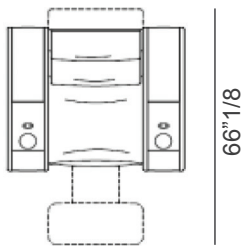

Luxor

Dimensions

Single Seat - 2 armrests, 1 seat

45"5/8W x 40"1/2D x 42"1/2H (upright position)

45"5/8W x 66"1/8D (reclined position)