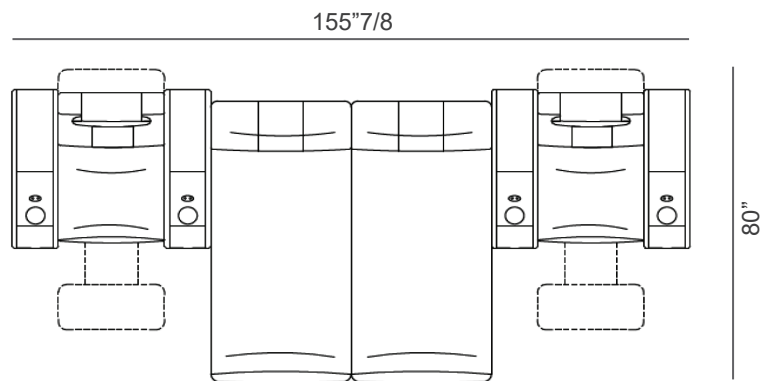

Composition M

1 seat + 2 chaise lounges + 1 seat, straight