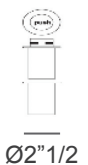

#### Large armrest with built-in bar unit

21"5/8W x 40"1/2D x 23"5/8H  
When lifted, height is 39"3/8

#### Basic cup holder

**Cooling cup holder**  
Ø4"3/8 x 3"1/8H

**Cooling/warming/wireless cup holder**  
4"3/8W x 3"1/8H

**Double USB port**  
Ø2"1/2

**Swivel lamp**  
19"5/8H