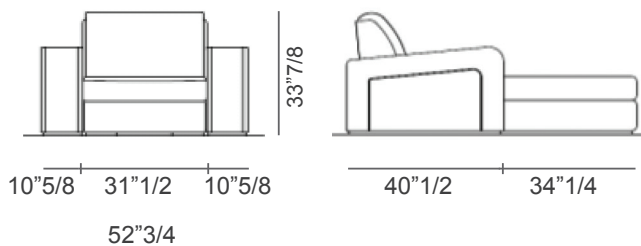

### Dimensions

#### Single Seat - 2 armrests, 1 seat

45"5/8W x 40"1/2D x 42"1/2H (upright position)

45"5/8W x 66"1/8D (reclined position)

#### Single Chaise Lounge - 2 armrests, 1 bed

52"3/4W x 74"3/4D x 33"1/2H

(For more specifications, please refer to "Finishes & Materials")

#### Large armrest with built-in bar unit

21"5/8W x 40"1/2D x 23"5/8H  
When lifted, height is 39"3/8