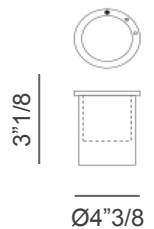

### Dimensions

#### Single Seat - 2 armrests, 1 seat

45"5/8W x 40"1/2D x 42"1/2H (upright position)

45"5/8W x 66"1/8D (reclined position)

#### Large armrest with built-in bar unit

21"5/8W x 40"1/2D x 23"5/8H  
When lifted, height is 39"3/8

#### Basic cup holder

**Cooling cup holder**  
Ø4"3/8 x 3"1/8H

**Cooling/warming/wireless cup holder**  
4"3/8W x 3"1/8H

**Double USB port**  
Ø2"1/2

**Swivel lamp**  
19"5/8H