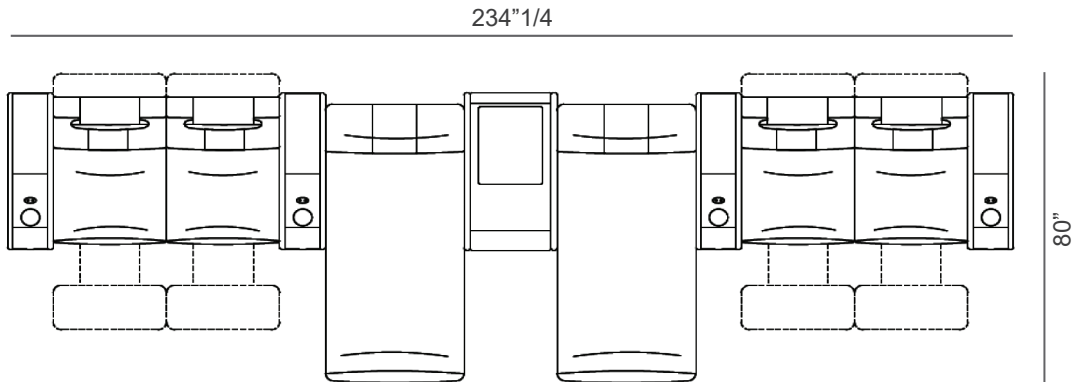

Luxor

Composition L

2 seats + 1 chaise lounge + 1 armrest with built-in bar unit + 1 chaise lounge + 2 seats, straight