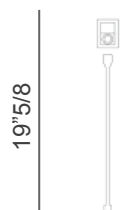

#### Large armrest with built-in bar unit

21"5/8W x 40"1/2D x 23"5/8H  
When lifted, height is 39"3/8

#### Basic cup holder

**Cooling cup holder**  
Ø4"3/8 x 3"1/8H

**Cooling/warming/wireless cup holder**  
4"3/8W x 3"1/8H

**Double USB port**  
Ø2"1/2

**Swivel lamp**  
19"5/8H