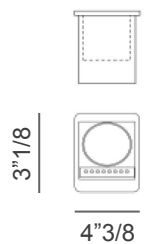

#### Large armrest with built-in bar unit

21"5/8W x 40"1/2D x 23"5/8H  
When lifted, height is 39"3/8

#### Basic cup holder

**Cooling cup holder**  
Ø4"3/8 x 3"1/8H

**Cooling/warming/wireless cup holder**  
4"3/8W x 3"1/8H

**Double USB port**  
Ø2"1/2

**Swivel lamp**  
19"5/8H