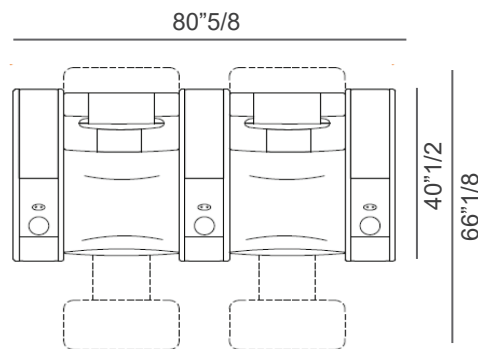

### Dimensions

#### Single Seat - 2 armrests, 1 seat

45"5/8W x 40"1/2D x 42"1/2H (upright position)

45"5/8W x 66"1/8D (reclined position)

#### Single Chaise Lounge - 2 armrests, 1 bed

52"3/4W x 74"3/4D x 33"1/2H

(For more specifications, please refer to "Finishes & Materials")

### Compositions

**Composition A**  
2 seats, curved

**Composition B**  
2 seats, straight

**Composition C**  
Love seat

\* Total height with Backrest in upright position: 42" 1/2H

**Composition D**  
3 seats, straight