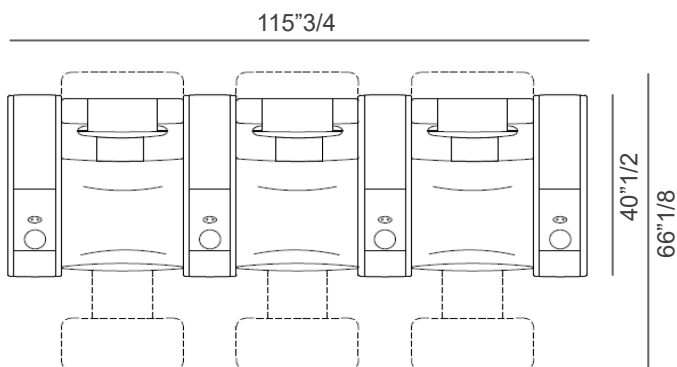

### Dimensions

### Compositions

**Composition A**  
2 seats, curved

**Composition B**  
2 seats, straight

**Composition C**  
Love seat

\* Total height with Backrest in upright position: 42" 1/2H

**Composition D**  
3 seats, straight