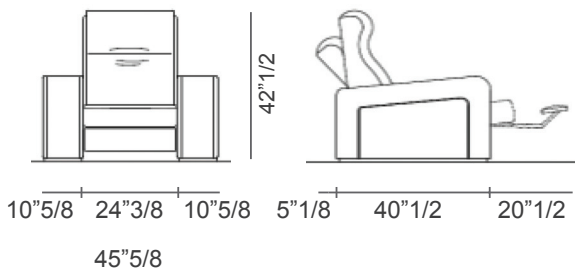

### Dimensions

#### Single Seat - 2 armrests, 1 seat

45"5/8W x 40"1/2D x 42"1/2H (upright position)

45"5/8W x 66"1/8D (reclined position)

#### Single Chaise Lounge - 2 armrests, 1 bed

52"3/4W x 74"3/4D x 33"1/2H

(For more specifications, please refer to "Finishes & Materials")

#### Large armrest with built-in bar unit

21"5/8W x 40"1/2D x 23"5/8H  
When lifted, height is 39"3/8