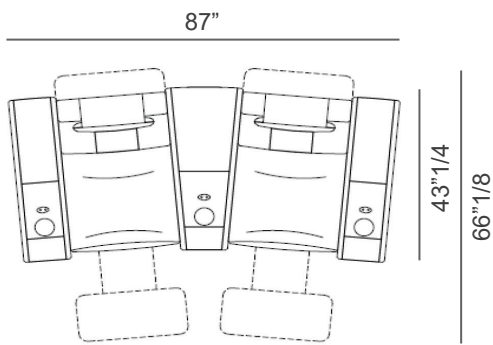

Luxor

Compositions

Composition A
2 seats, curved