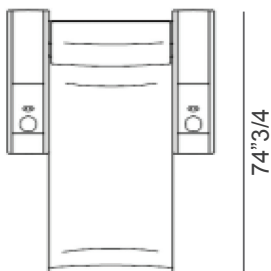

### Dimensions

#### Single Seat - 2 armrests, 1 seat

45"5/8W x 40"1/2D x 42"1/2H (upright position)

45"5/8W x 66"1/8D (reclined position)

#### Single Chaise Lounge - 2 armrests, 1 bed

52"3/4W x 74"3/4D x 33"1/2H

(For more specifications, please refer to "Finishes & Materials")

#### Large armrest with built-in bar unit

21"5/8W x 40"1/2D x 23"5/8H  
When lifted, height is 39"3/8