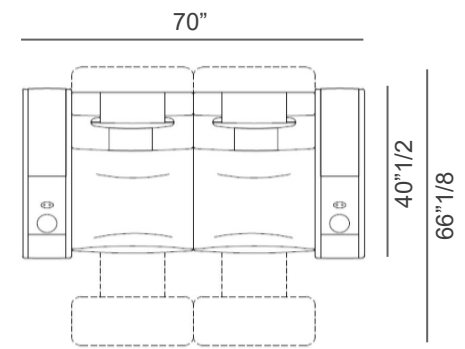

### Dimensions

#### Single Seat - 2 armrests, 1 seat

45"5/8W x 40"1/2D x 42"1/2H (upright position)

45"5/8W x 66"1/8D (reclined position)

### Compositions

**Composition A**  
2 seats, curved

**Composition B**  
2 seats, straight

**Composition C**  
Love seat

\* Total height with Backrest in upright position: 42" 1/2H

**Composition D**  
3 seats, straight

#### Large armrest with built-in bar unit

21"5/8W x 40"1/2D x 23"5/8H  
When lifted, height is 39"3/8