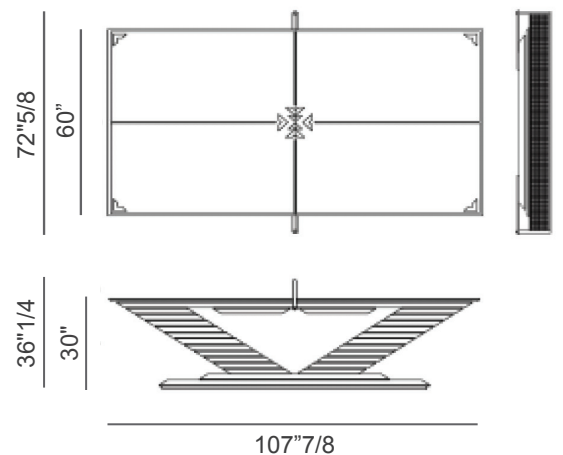

## Dimensions

**With Net on:**

107"7/8W x 72"5/8D x 36"1/4H

**With Net off:**

107"7/8W x 60"D x 30"H

(For more specifications, please refer to "Finishes & Materials")