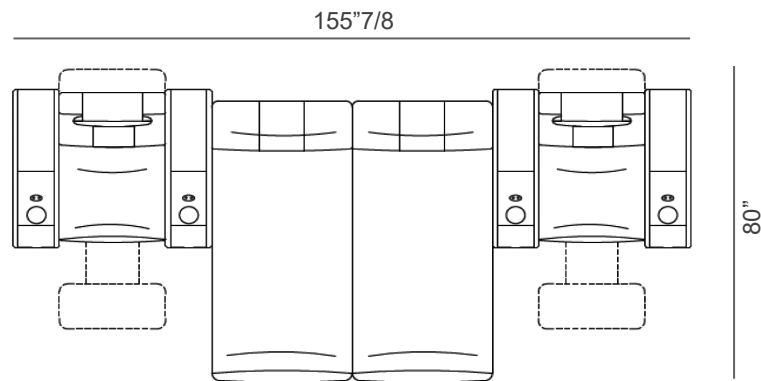

Composition M

1 seat + 2 chaise lounges + 1 seat, straight