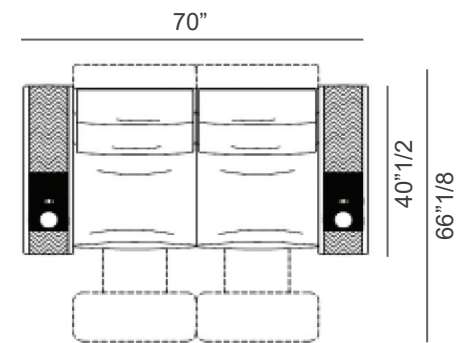

### Dimensions

#### Single Chaise Lounge - 2 armrests, 1 bed

52"3/4W x 74"3/4D x 33"7/8H

(For more specifications, please refer to "Finishes & Materials")

### Compositions

**Composition A**  
2 seats, curved

**Composition B**  
2 seats, straight

**Composition C**  
Love seat

\* Total height with Backrest in upright position: 42" 1/2H

**Composition D**  
3 seats, straight