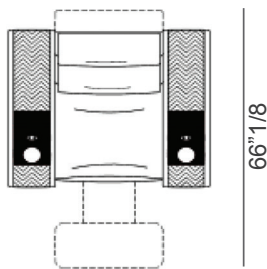

Onassis

Dimensions

Single Seat - 2 armrests, 1 seat

45"5/8W x 40"1/2D x 42"1/2H (upright position)

45"5/8W x 66"1/8D (reclined position)

Single Chaise Lounge - 2 armrests, 1 bed

52"3/4W x 74"3/4D x 33"7/8H