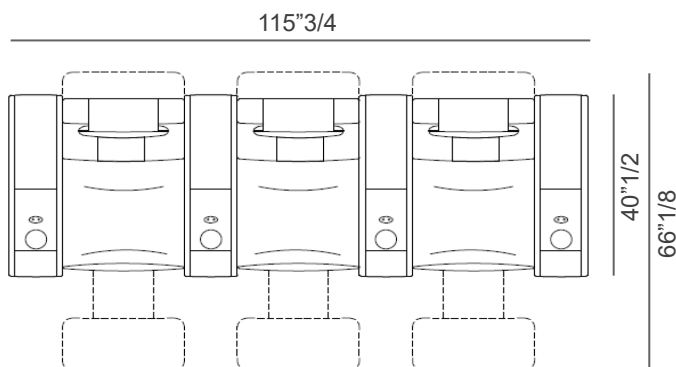

### Dimensions

### Compositions

**Composition A**  
2 seats, curved

**Composition B**  
2 seats, straight

**Composition C**  
Love seat

\* Total height with Backrest in upright position: 42" 1/2H

**Composition D**  
3 seats, straight