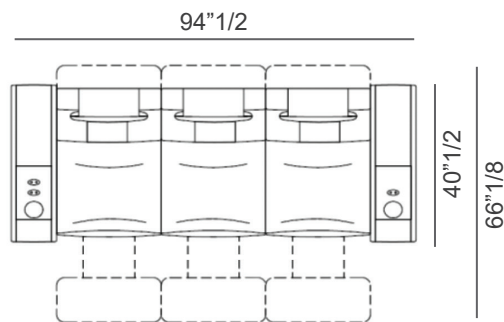

Composition K

3 seats, straight