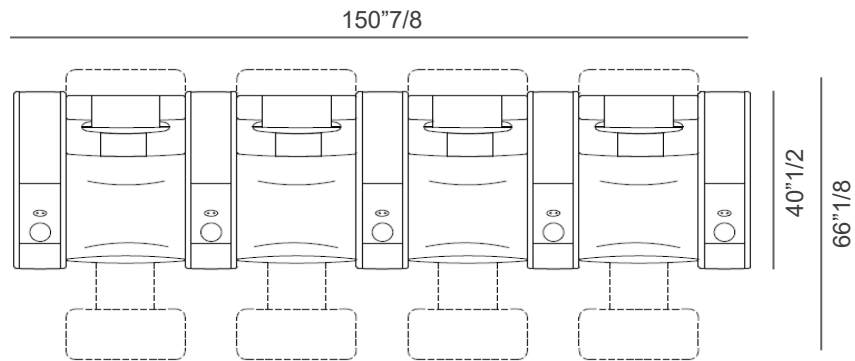

Luxor

Composition F 4 seats, straight