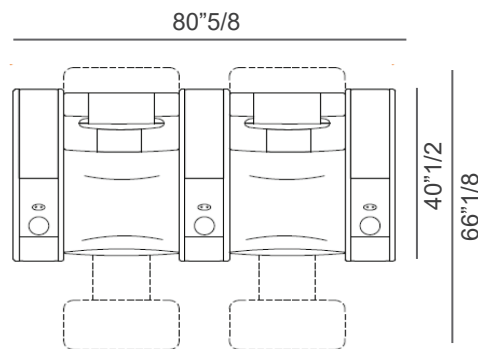

### Dimensions

#### Single Seat - 2 armrests, 1 seat

45"5/8W x 40"1/2D x 42"1/2H (upright position)

45"5/8W x 66"1/8D (reclined position)

#### Single Chaise Lounge - 2 armrests, 1 bed

52"3/4W x 74"3/4D x 33"7/8H

(For more specifications, please refer to "Finishes & Materials")

### Compositions

**Composition A**  
2 seats, curved

**Composition B**  
2 seats, straight

**Composition C**  
Love seat

\* Total height with Backrest in upright position: 42" 1/2H

**Composition D**  
3 seats, straight