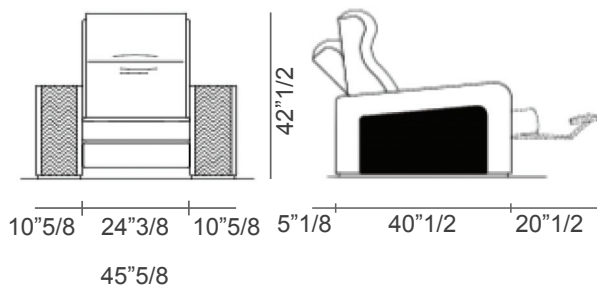

### Dimensions

#### Single Seat - 2 armrests, 1 seat

45"5/8W x 40"1/2D x 42"1/2H (upright position)

45"5/8W x 66"1/8D (reclined position)

#### Large armrest with built-in bar unit

21"5/8W x 40"1/2D x 23"5/8H  
When lifted, height is 39"3/8