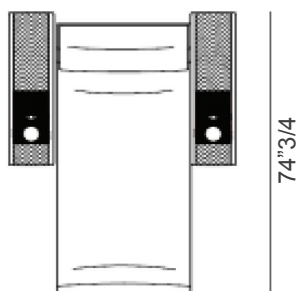

### Dimensions

#### Single Seat - 2 armrests, 1 seat

45"5/8W x 40"1/2D x 42"1/2H (upright position)

45"5/8W x 66"1/8D (reclined position)

#### Single Chaise Lounge - 2 armrests, 1 bed

52"3/4W x 74"3/4D x 33"7/8H

(For more specifications, please refer to "Finishes & Materials")