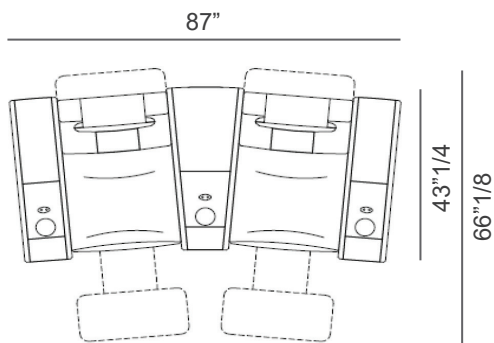

Luxor

Compositions

Composition A
2 seats, curved