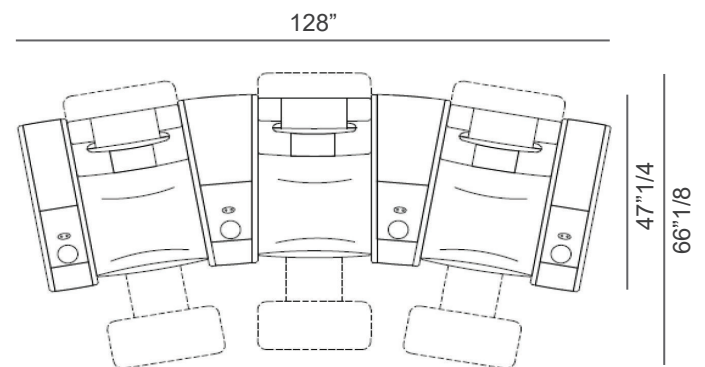

Composition E
3 seats, curved