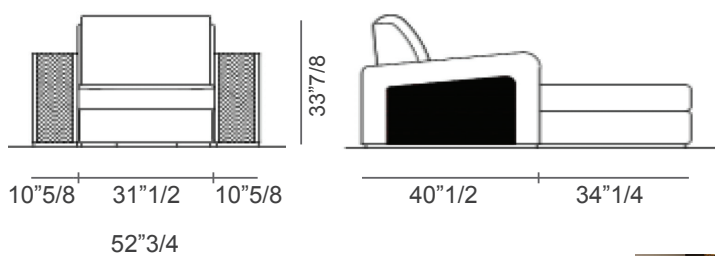

### Dimensions

#### Single Seat - 2 armrests, 1 seat

45"5/8W x 40"1/2D x 42"1/2H (upright position)

45"5/8W x 66"1/8D (reclined position)

#### Single Chaise Lounge - 2 armrests, 1 bed

52"3/4W x 74"3/4D x 33"7/8H

(For more specifications, please refer to "Finishes & Materials")

### Compositions

**Composition A**  
2 seats, curved

**Composition B**  
2 seats, straight

**Composition C**  
Love seat

\* Total height with Backrest in upright position: 42" 1/2H

**Composition D**  
3 seats, straight