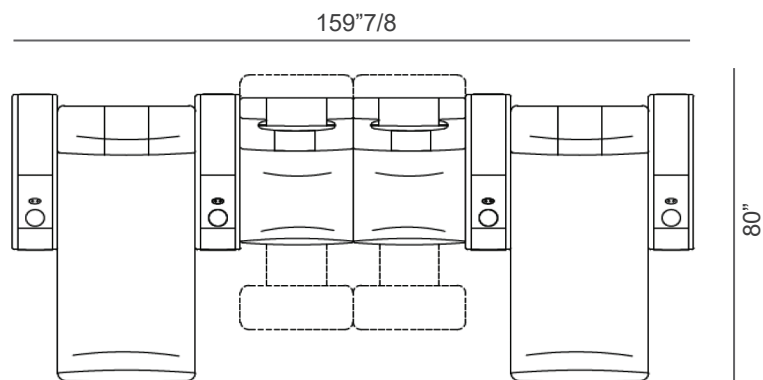

Composition J

1 chaise lounge + 2 seats + 1 chaise lounges, straight