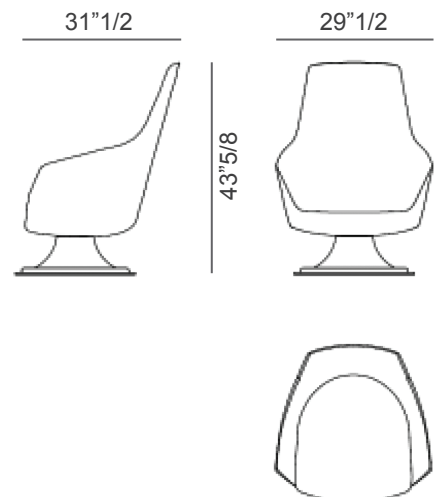

### *Description*

Swivel lounge chair in foam, with high backrest. Inside covered with Eco Nabuk and outside covered with Top Grain Leather. Leg covered with Top Grain Leather. Base in matt lacquered wood with metal details. Made in Italy.

### *Dimensions*

29"1/2W x 31"1/2D x 43"5/8H