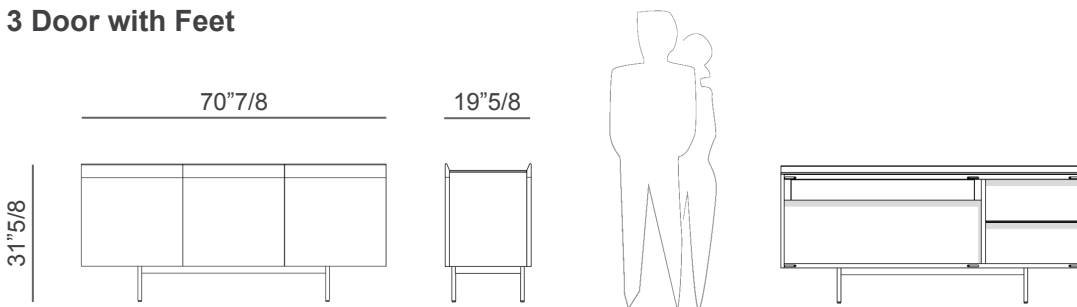

Finishes and materials

Structure: Wood

Top: Marble, Glass, or Wood

Feet: Bronzed brass.

Avant

Dimensions

3 Door without Feet: 70"7/8W x 19"5/8D x 24"5/8H

3 Door with Feet: 70"7/8W x 19"5/8D x 31"5/8H

4 Door without Feet: 94"W x 19"5/8D x 24"3/8H

4 Door with Feet: 94"W x 19"5/8D x 31"5/8H

3 Door without Feet

3 Door with Feet

4 Door without Feet

4 Door with Feet