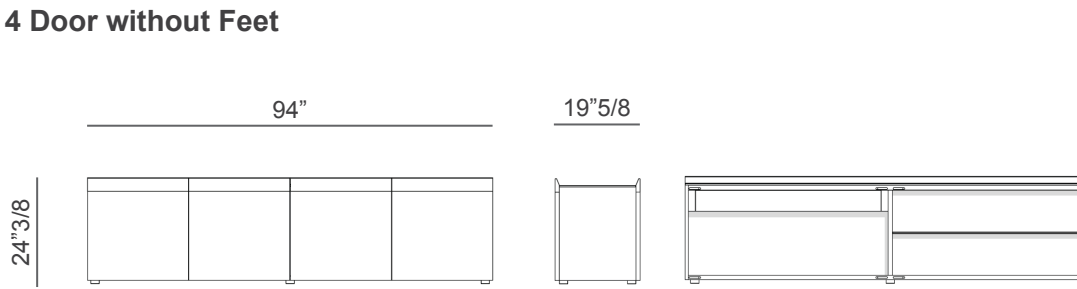

Finishes and materials

Structure: Wood

Top: Marble, Glass, or Wood

Feet: Bronzed brass.

Avant

Dimensions

3 Door without Feet: 70"7/8W x 19"5/8D x 24"5/8H

3 Door with Feet: 70"7/8W x 19"5/8D x 31"5/8H

4 Door without Feet: 94"W x 19"5/8D x 24"3/8H

4 Door with Feet: 94"W x 19"5/8D x 31"5/8H

3 Door without Feet

3 Door with Feet

4 Door without Feet

4 Door with Feet