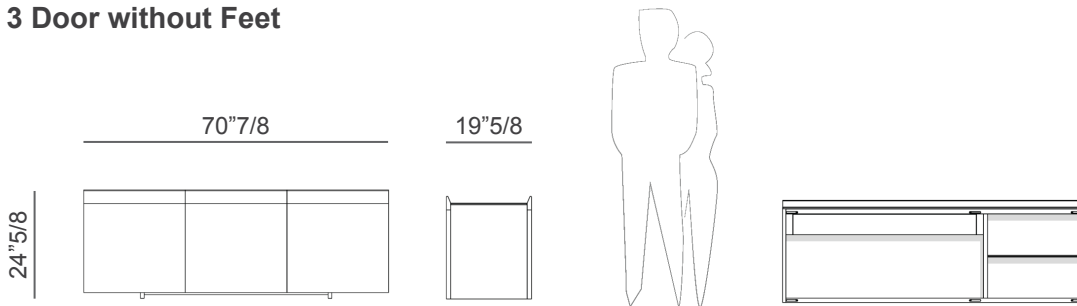

Finishes and materials

Structure: Wood

Top: Marble, Glass, or Wood

Feet: Bronzed brass.

Avant

Dimensions

3 Door without Feet: 70"7/8W x 19"5/8D x 24"5/8H

3 Door with Feet: 70"7/8W x 19"5/8D x 31"5/8H

4 Door without Feet: 94"W x 19"5/8D x 24"3/8H

4 Door with Feet: 94"W x 19"5/8D x 31"5/8H

3 Door without Feet

3 Door with Feet

4 Door without Feet

4 Door with Feet