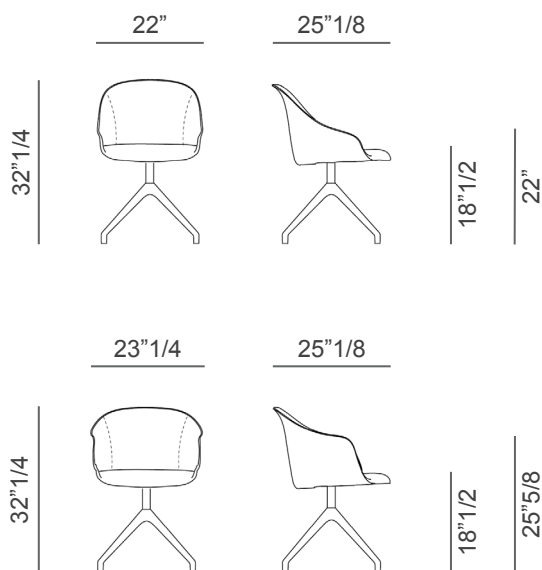

Lyz

Dimensions

Chair:

22"W x 25"1/8D x 32"1/4H

Seat height: 18"1/2

Armrest height: 22"

Armchair:

23"1/4W x 25"1/8D x 32"1/4H

Seat height: 18"1/2

Armrest height: 25"5/8

Without Seat Details Version