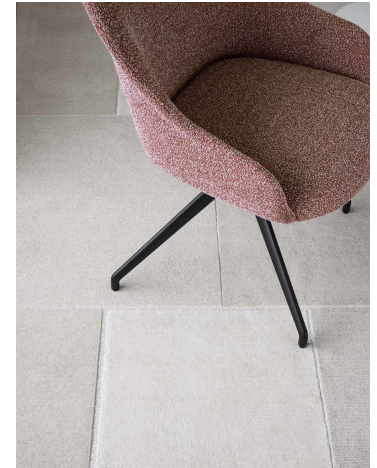

### *Description*

Chair and armchair with padded seat and backrest in fire-retardant polyurethane foam, available with four-star swivel base in embossed painted metal, Aval or black finishes, with return mechanism and wooden insert in the seat base.

### *Finishes and materials*

**Cover:** Fabric, Eco-leather or Leather

**Seat detail:** Wood

**Swivel base:** Metal.