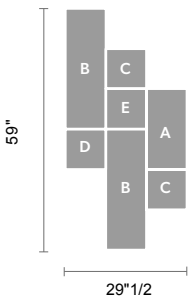

#### Ceiling ■ RECTANGULAR

39"3/8W x 5"D x 15"3/4H  
Light source: 11×E12×40 W

(For more specifications, please refer to "Finishes & Materials")

## Cubo

(For more specifications, please refer to "Finishes & Materials")

## Suggested Compositions

**Cubo A**  
29"1/2W x 59"D x 23"5/8H

- A** 1 x Cubo/PL/Long/K
- B** 2 x Cubo/PL/Long/M
- C** 2 x Cubo/PL/Square/Medium/20
- D** 1 x Cubo/PL/Square/Medium/40
- E** 1 x Cubo/PL/Square/Medium/60