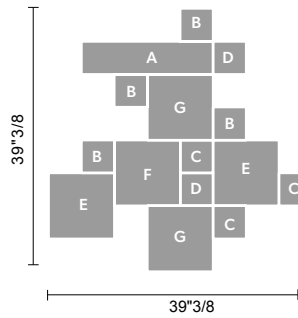

Cubo B
39"3/8W x 39"3/8"D x 31"1/2H

- **A** 1 x Cubo/PL/Long/B
- **B** 4 x Cubo/PL/Square/Small/20
- **C** 3 x Cubo/PL/Square/Small/40
- **D** 2 x Cubo/PL/Square/Small/80
- **E** 2 x Cubo/PL/Square/Medium/20
- **F** 1 x Cubo/PL/Square/Medium/40
- **G** 2 x Cubo/PL/Square/Medium/60