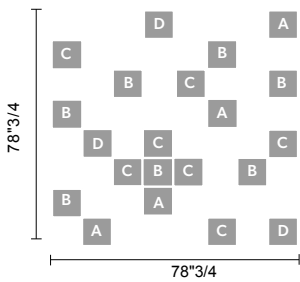

- **A** 4 X Cubo PL/Square/Medium/20
- **B** 7 X Cubo PL/Square/Medium/40
- **C** 7 X Cubo PL/Square/Medium/60
- **D** 3 X Cubo PL/Square/Medium/80