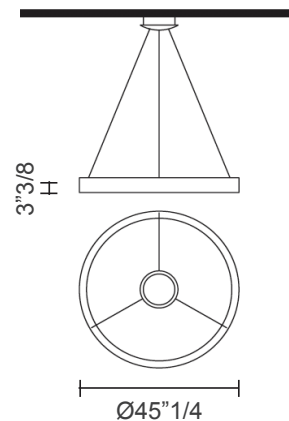

### Dimensions

Ø55"1/8 x 3"3/8H + Cable + Canopy

**Light source:**

LED x 144W CRI>90 3000K - 13536 lm  
DIMMABLE: 1-10V  
UL Approved.

Ø45"1/4 x 3"3/8H + Cable + Canopy

**Light source:**

LED x 116W CRI>90 3000K - 10904 lm  
DIMMABLE: 1-10V  
UL Approved.

Ø35"3/8 x 3"3/8H + Cable + Canopy

**Light source:**

LED x 90W CRI>90 3000K - 8460 lm  
DIMMABLE: 1-10V  
UL Approved.

Ø23"5/8 x 3"3/8H + Cable + Canopy

**Light source:**

LED x 59W CRI>90 3000K - 5546 lm  
DIMMABLE: 1-10V  
UL Approved.