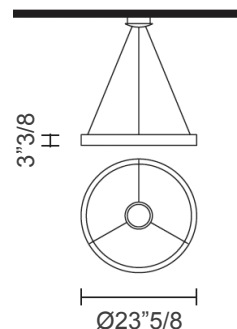

### Dimensions

Ø55"1/8 x 3"3/8H + Cable + Canopy

**Light source:**

LED x 144W CRI>90 3000K - 13536 lm  
DIMMABLE: 1-10V  
UL Approved.

Ø45"1/4 x 3"3/8H + Cable + Canopy

**Light source:**

LED x 116W CRI>90 3000K - 10904 lm  
DIMMABLE: 1-10V  
UL Approved.

Ø35"3/8 x 3"3/8H + Cable + Canopy

**Light source:**

LED x 90W CRI>90 3000K - 8460 lm  
DIMMABLE: 1-10V  
UL Approved.

Ø23"5/8 x 3"3/8H + Cable + Canopy

**Light source:**

LED x 59W CRI>90 3000K - 5546 lm  
DIMMABLE: 1-10V  
UL Approved.