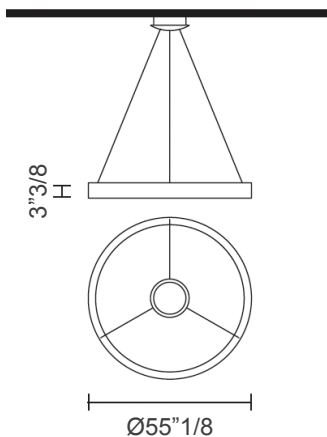

### Dimensions

Ø55"1/8 x 3"3/8H + Cable + Canopy

**Light source:**

LED x 144W CRI>90 3000K - 13536 lm  
DIMMABLE: 1-10V  
UL Approved.

Ø45"1/4 x 3"3/8H + Cable + Canopy

**Light source:**

LED x 116W CRI>90 3000K - 10904 lm  
DIMMABLE: 1-10V  
UL Approved.

Ø35"3/8 x 3"3/8H + Cable + Canopy

**Light source:**

LED x 90W CRI>90 3000K - 8460 lm  
DIMMABLE: 1-10V  
UL Approved.

Ø23"5/8 x 3"3/8H + Cable + Canopy

**Light source:**

LED x 59W CRI>90 3000K - 5546 lm  
DIMMABLE: 1-10V  
UL Approved.