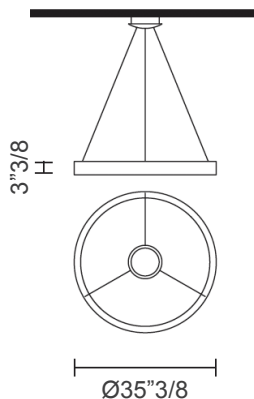

### Dimensions

Ø55"1/8 x 3"3/8H + Cable + Canopy

**Light source:**

LED x 144W CRI>90 3000K - 13536 lm  
DIMMABLE: 1-10V  
UL Approved.

Ø45"1/4 x 3"3/8H + Cable + Canopy

**Light source:**

LED x 116W CRI>90 3000K - 10904 lm  
DIMMABLE: 1-10V  
UL Approved.

Ø35"3/8 x 3"3/8H + Cable + Canopy

**Light source:**

LED x 90W CRI>90 3000K - 8460 lm  
DIMMABLE: 1-10V  
UL Approved.

Ø23"5/8 x 3"3/8H + Cable + Canopy

**Light source:**

LED x 59W CRI>90 3000K - 5546 lm  
DIMMABLE: 1-10V  
UL Approved.