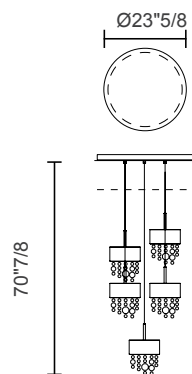

Light source, C5RD60:

Standard: 5×E12×40 W MAX
LED: DOWN 37.5 W CRI>90 3000 K – 5400LM
DIMM 0-10V