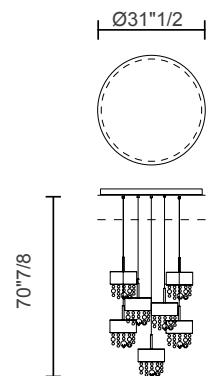

Dimensions

S215: Ø5"7/8 x 10"1/4H + 59"H Tensors + Canopy

C3LN75: 29"1/2W x 7"7/8D x 70"7/8H + Canopy

C5LN125: 49"1/4W x 7"7/8D x 70"7/8H + Canopy

C7LN175: 68"7/8W x 7"7/8D x 70"7/8H + Canopy

C3RD40: Ø15"3/4 x 70"7/8H + Canopy

C5RD60: Ø23"5/8 x 70"7/8H + Canopy

C7RD80: Ø31"1/2 x 70"7/8H + Canopy

Light source, S2 15:

Standard: 1 x E12 x 40Wmax

LED: DOWN: 7.5W CRI>90 3000K - 1080lm

Dimmable: TRIAC

Finishes and materials

Frame: Powder coated metal or Burnished finish.

Light source, C5LN125:

Standard: 5×E12×40 W MAX
 LED: DOWN 37.5 W CRI>90 3000 K – 5400LM
 DIMM 0-10V

Light source, C5RD60:

Standard: 5×E12×40 W MAX
 LED: DOWN 37.5 W CRI>90 3000 K – 5400LM
 DIMM 0-10V

Light source, C7LN175:

Standard: 7×E12×40 W MAX
 LED: DOWN 52.5 W CRI>90 3000 K – 7560LM
 DIMM 0-10V

Light source, C7RD80:

Standard: 7×E12×40 W MAX
 LED: DOWN 52.5 W CRI>90 3000 K – 7560LM
 DIMM 0-10V