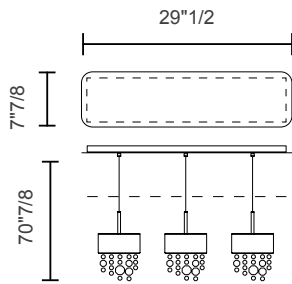

Light source, C3LN75:

Standard: 3×E12×40 W MAX
LED: DOWN 22.5 W CRI>90 3000 K – 3240LM
DIMM 0-10V