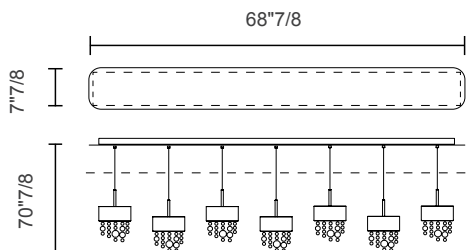

Light source, C7LN175:

Standard: 7×E12×40 W MAX
LED: DOWN 52.5 W CRI>90 3000 K – 7560LM
DIMM 0-10V