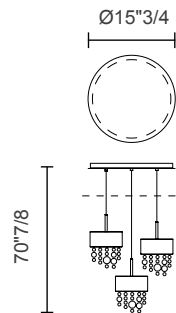

Light source, C3RD40:

Standard: 3×E12×40 W MAX
LED: DOWN 22.5 W CRI>90 3000 K – 3240LM
DIMM 0-10V