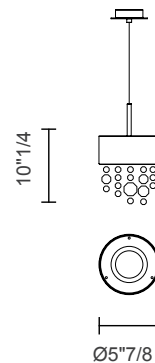

Dimensions

S215: Ø5"7/8 x 10"1/4H + 59"H Tensors + Canopy

C3LN75: 29"1/2W x 7"7/8D x 70"7/8H + Canopy

C5LN125: 49"1/4W x 7"7/8D x 70"7/8H + Canopy

C7LN175: 68"7/8W x 7"7/8D x 70"7/8H + Canopy

C3RD40: Ø15"3/4 x 70"7/8H + Canopy

C5RD60: Ø23"5/8 x 70"7/8H + Canopy

C7RD80: Ø31"1/2 x 70"7/8H + Canopy

Light source, S2 15:

Standard: 1 x E12 x 40Wmax

LED: DOWN: 7.5W CRI>90 3000K - 1080lm

Dimmable: TRIAC

Finishes and materials

Frame: Powder coated metal or Burnished finish.

Pendants: Glass with colored pendants.

Light source, C3LN75:

Standard: 3×E12×40 W MAX
 LED: DOWN 22.5 W CRI>90 3000 K – 3240LM
 DIMM 0-10V

Light source, C3RD40:

Standard: 3×E12×40 W MAX
 LED: DOWN 22.5 W CRI>90 3000 K – 3240LM
 DIMM 0-10V

Standard: 7×E12×40 W MAX
 LED: DOWN 52.5 W CRI>90 3000 K – 7560LM
 DIMM 0-10V

Light source, C7RD80:

Standard: 7×E12×40 W MAX
 LED: DOWN 52.5 W CRI>90 3000 K – 7560LM
 DIMM 0-10V