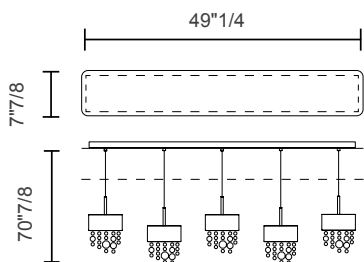

Light source, C5LN125:

Standard: 5×E12×40 W MAX
LED: DOWN 37.5 W CRI>90 3000 K – 5400LM
DIMM 0-10V