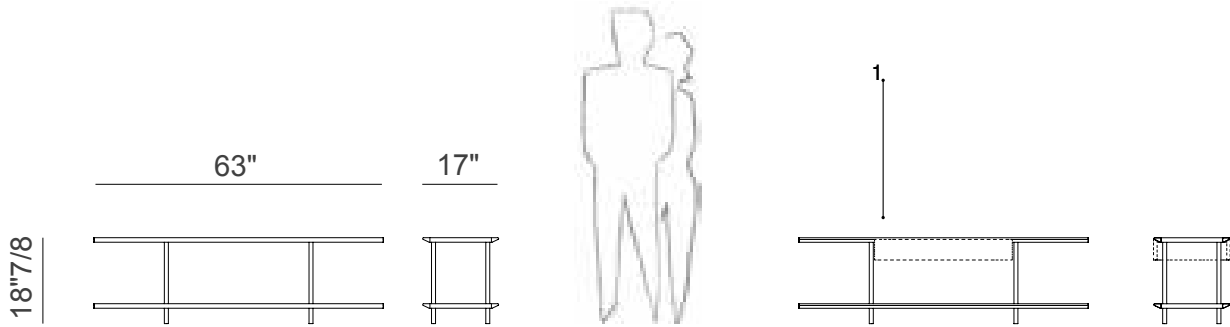

Arial is also available, optionally, with wooden drawers that expand its functionality. Made in Italy.

Finishes and materials

Structure: Metal

Shelves and drawers(1.): Wood

Feet: Metal

Arial

Dimensions

2 Shelves

63"W x 17"D x 18"7/8H

3 Shelves

63"W x 17"D x 29"1/2H

6 Shelves

63"W x 17"D x 68"1/2H

Arial

8 Shelves

63"W x 17"D x 93"1/4H