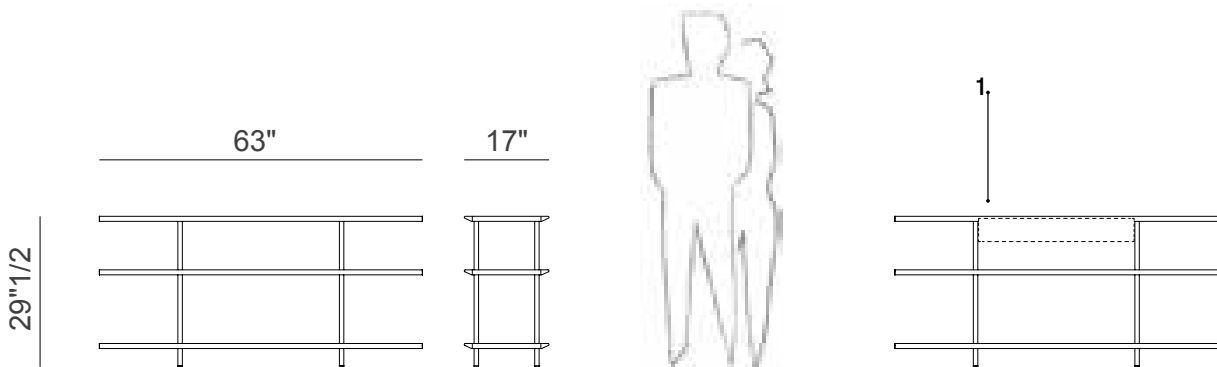

Arial is also available, optionally, with wooden drawers that expand its functionality. Made in Italy.

Finishes and materials

Structure: Metal

Shelves and drawers(1.): Wood

Feet: Metal

Arial

Dimensions

2 Shelves

63"W x 17"D x 18"7/8H

3 Shelves

63"W x 17"D x 29"1/2H

6 Shelves

63"W x 17"D x 68"1/2H

Arial

8 Shelves

63"W x 17"D x 93"1/4H