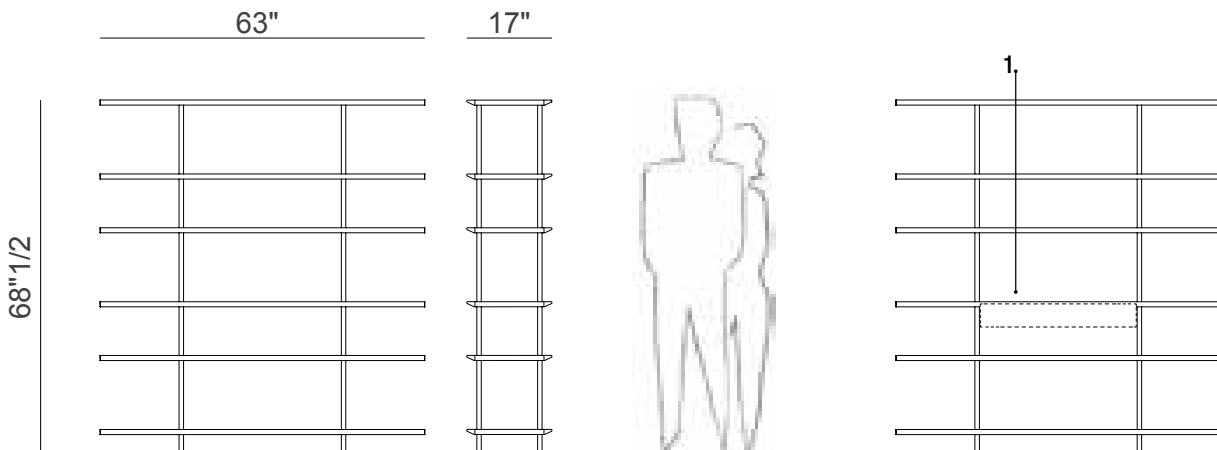

63"W x 17"D x 18"7/8H

3 Shelves

63"W x 17"D x 29"1/2H

6 Shelves

63"W x 17"D x 68"1/2H

Arial

8 Shelves

63"W x 17"D x 93"1/4H