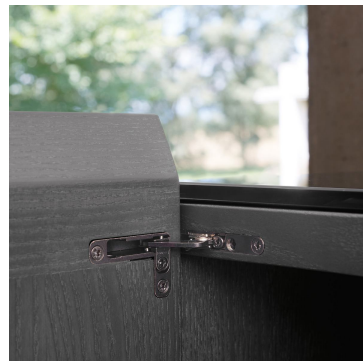

Avant

Design: Gabriele e Oscar Buratti

Description

Avant is a family of containers consisting of a sideboard, with legs in two heights, and a cabinet. The Avant cupboard is composed of a case in veneered ash wood, and the upper edge of the hinged doors and backrest in solid ash wood. Inside, tempered black back painted glass shelves and, on request, drawers positioned at the top. The top is available in marble or tempered black back painted glass. The project is completed by the detail of the essential bronzed brass legs and the soft closing hinges. Made in Italy.

Finishes and materials

Structure: Wood

Top: Marble, Glass, Wood.

Feet: Bronzed brass.

Dimensions

47"1/4W x 19"5/8D x 55"1/8H

47"1/4

19"5/8