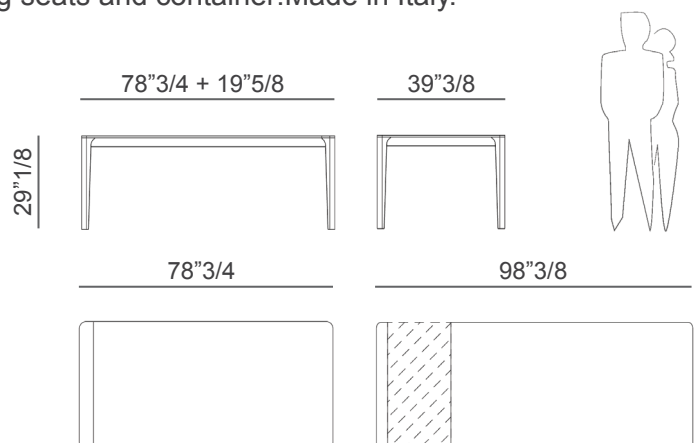

Blossom

Design: Bernhardt & Vella

Description

Blossom is a collection made of seats and extendable table, with ash wood structure.

The Blossom table, entirely in ash wood, presents fine but refined details: from the mechanism that allows it to be extended, elegantly concealed from view, to the essential and slightly inclined legs, to the top with minimum thickness.

An example of the company's ability to work with wood, the Blossom table, with its distinct elegance, complements the homonymous collection, including seats and container. Made in Italy.

Dimensions

78"3/4W x 39"3/8D x 28"3/4H
 Extends to 98"3/8W (78"3/4 + 19"5/8)